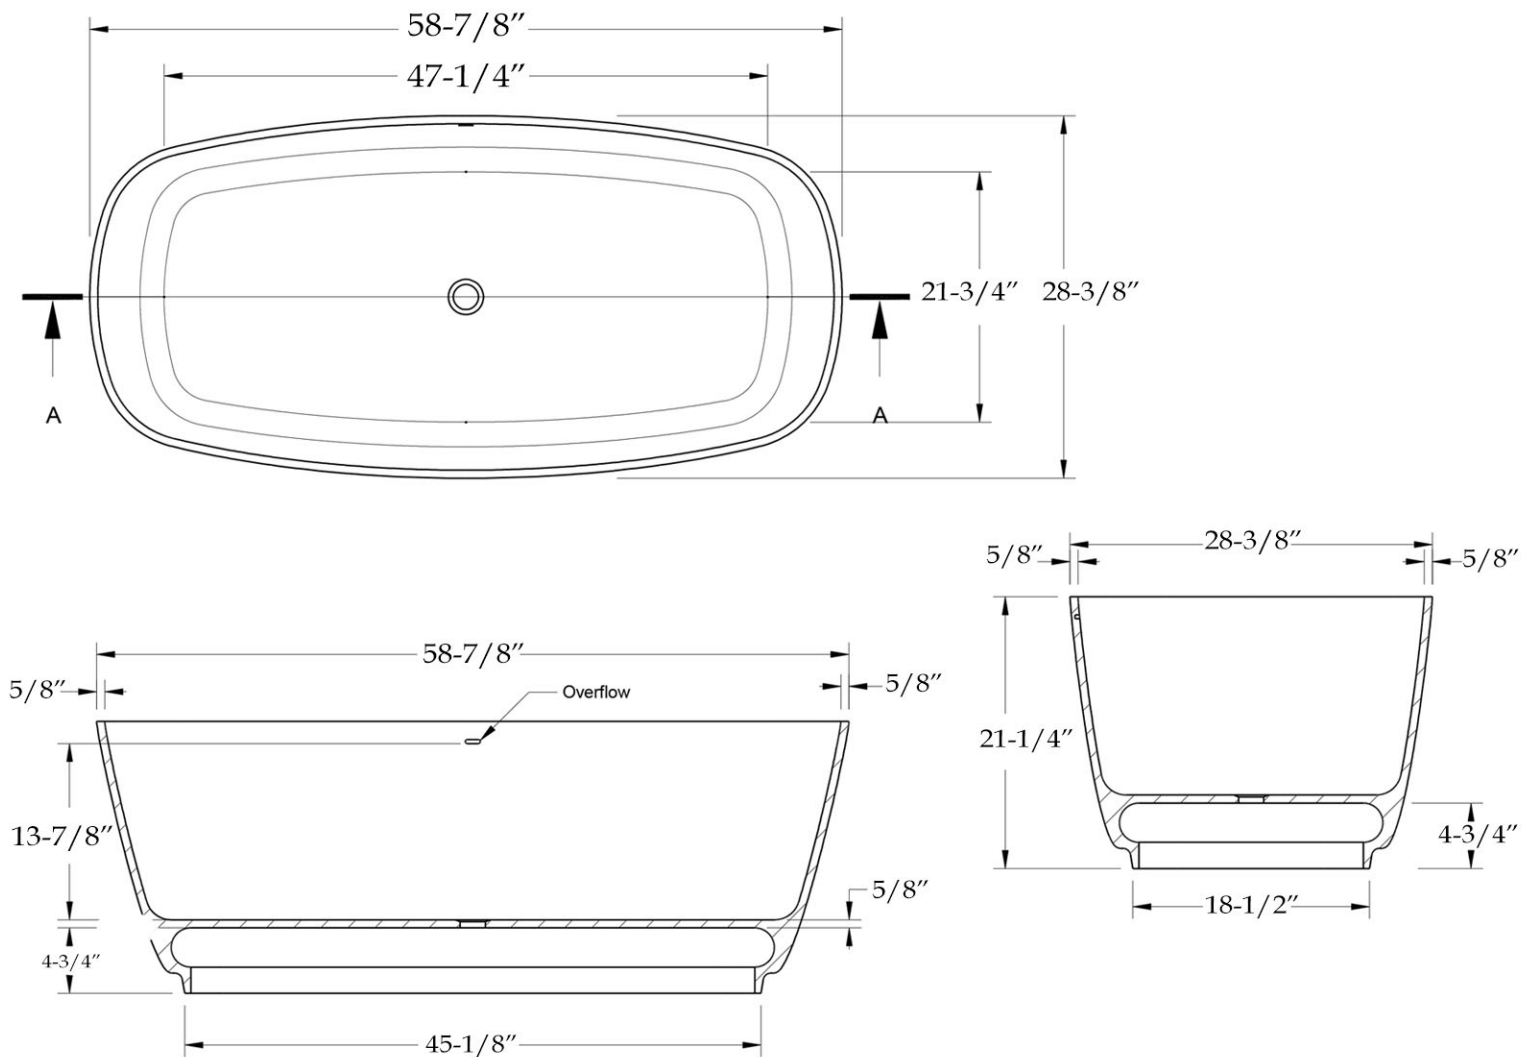

Contemporary Bathtub by Randolph Morris

Item #: RMBB9

All products and specifications are subject to change without notice. Randolph Morris is not responsible for typographical and/or dimensional errors. Typographical errors are subject to correction.

Note: Rough-in dimensions may vary $\pm 1/2$ " and are subject to change. No responsibility is assumed by Randolph Morris.