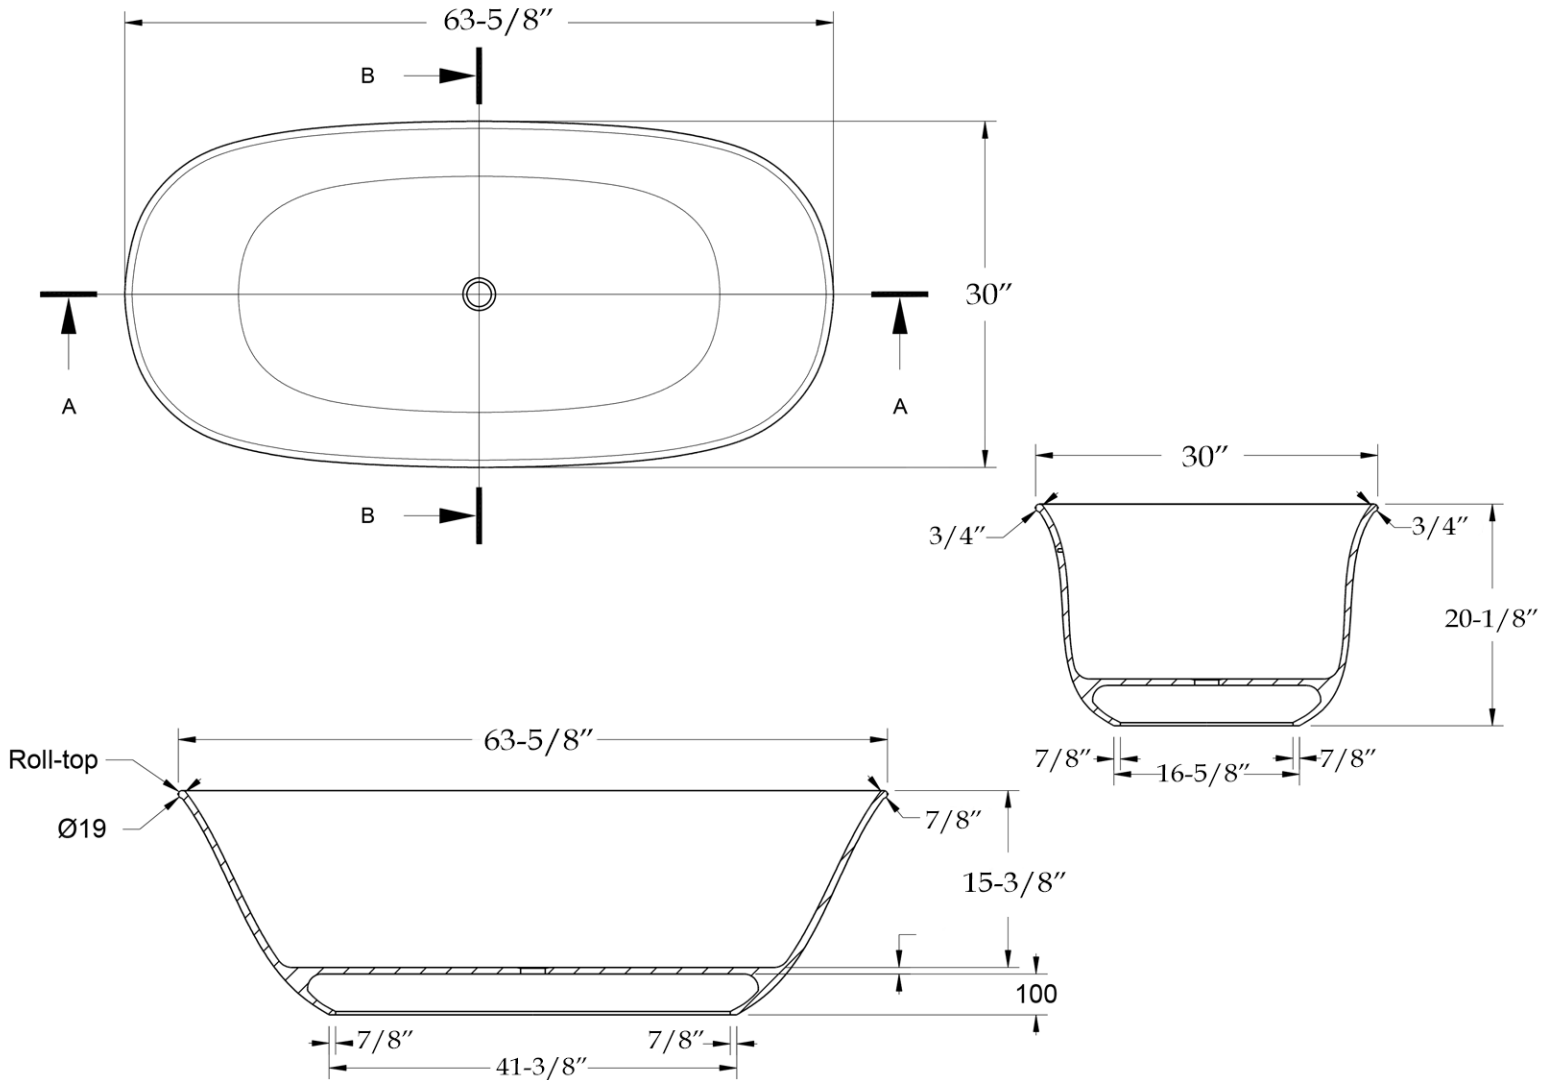

Contemporary Bathtub by Randolph Morris

Item #: RMBB8

All products and specifications are subject to change without notice. Randolph Morris is not responsible for typographical and/or dimensional errors. Typographical errors are subject to correction.

Note: Rough-in dimensions may vary +/- 1/2" and are subject to change. No responsibility is assumed by Randolph Morris.