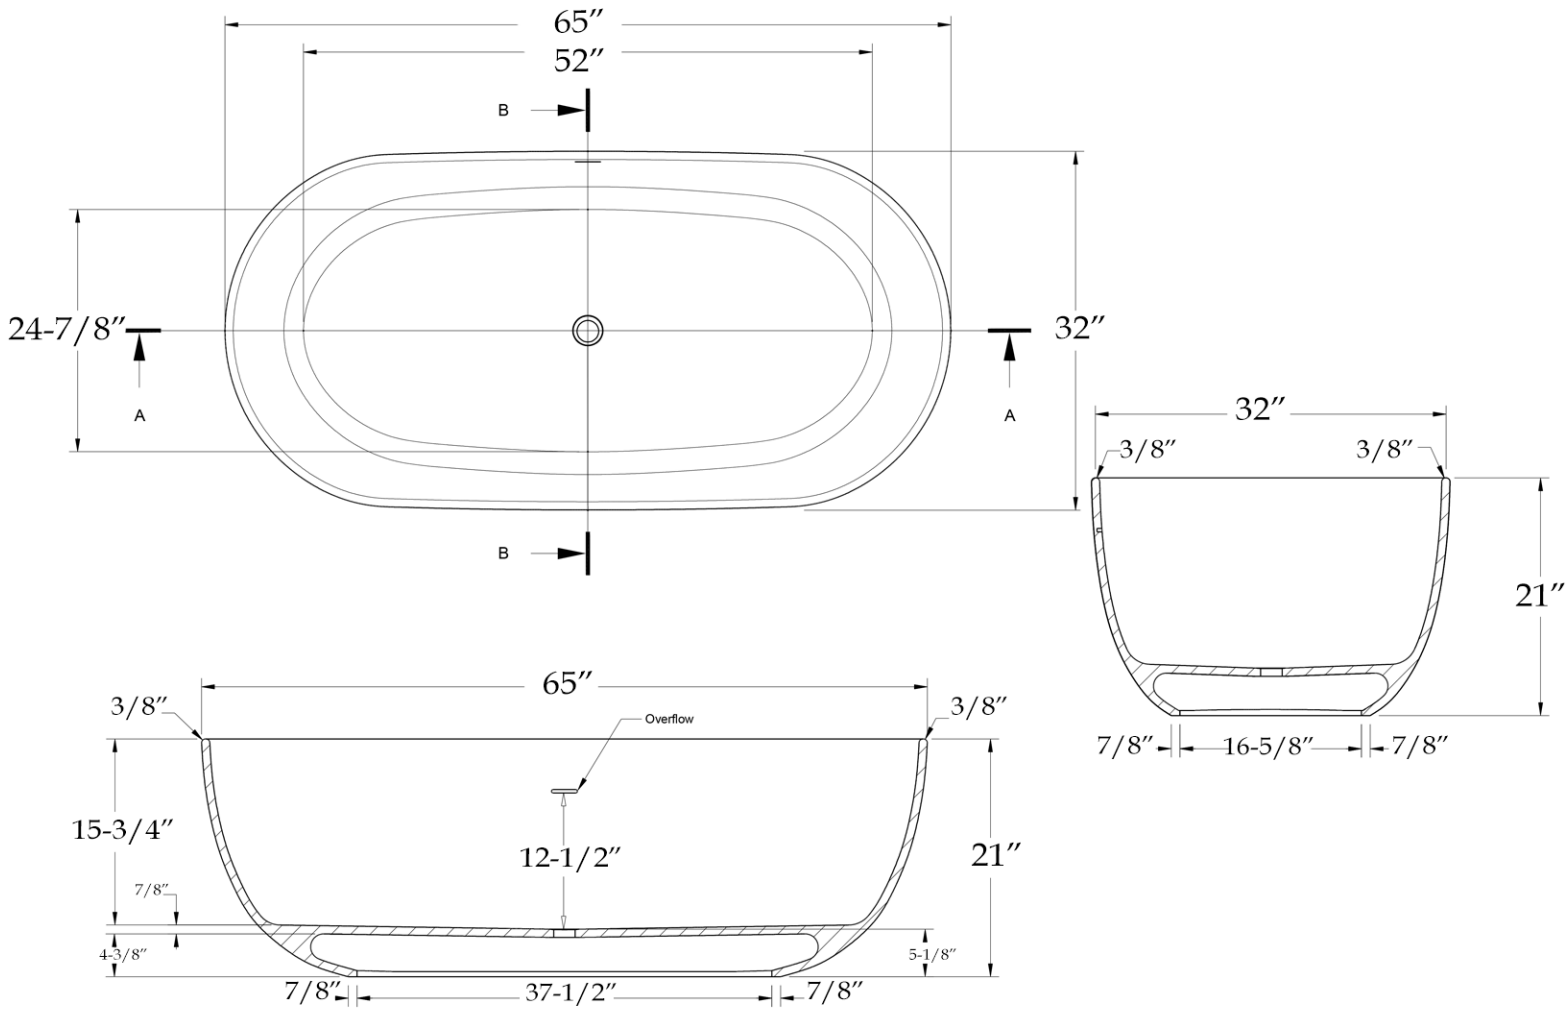

## Contemporary Bathtub by Randolph Morris

Item #: RMBB7

All products and specifications are subject to change without notice. Randolph Morris is not responsible for typographical and/or dimensional errors. Typographical errors are subject to correction.

Note: Rough-in dimensions may vary +/- 1/2" and are subject to change. No responsibility is assumed by Randolph Morris.