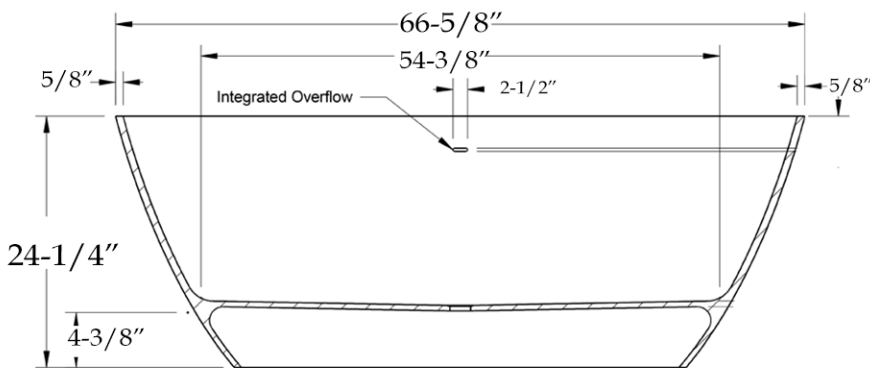

## Double Ended Contemporary Tub by Randolph Morris

Item #: RMBB2-67

TOP VIEW

FRONT VIEW

SIDE VIEW

Volume: 52 gal    Weight: 203 lbs    Water Depth: 14"

All products and specifications are subject to change without notice. Randolph Morris is not responsible for typographical and/or dimensional errors. Typographical errors are subject to correction.

Note: Rough-in dimensions may vary +/- 1/2" and are subject to change. No responsibility is assumed by Randolph Morris.