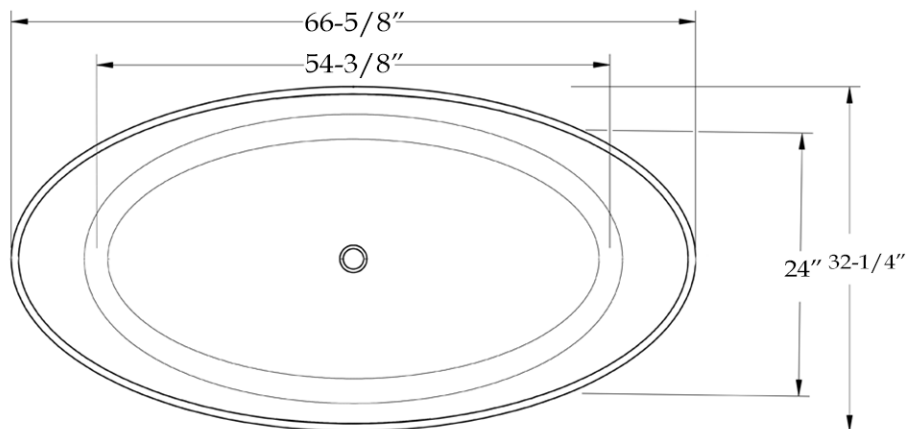

## Double Ended Contemporary Tub by Randolph Morris

Item #: RMBB2-67

TOP VIEW

FRONT VIEW

SIDE VIEW

Volume: 52 gal    Weight: 203 lbs    Water Depth: 14"

All products and specifications are subject to change without notice. Randolph Morris is not responsible for typographical and/or dimensional errors. Typographical errors are subject to correction.

Note: Rough-in dimensions may vary +/- 1/2" and are subject to change. No responsibility is assumed by Randolph Morris.