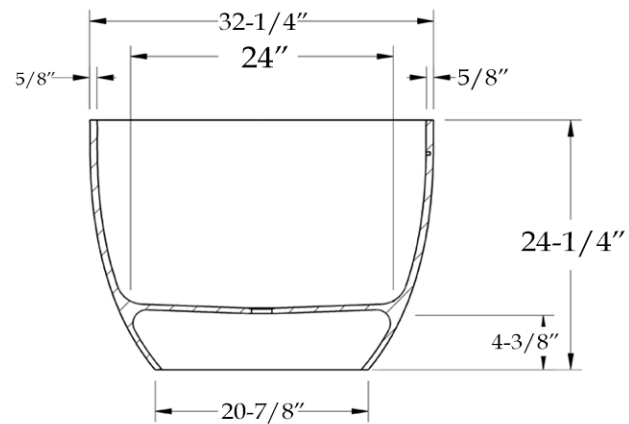

## Double Ended Contemporary Tub by Randolph Morris

Item #: RMBB2-67

TOP VIEW

FRONT VIEW

SIDE VIEW

Volume: 52 gal    Weight: 203 lbs    Water Depth: 14"

All products and specifications are subject to change without notice. Randolph Morris is not responsible for typographical and/or dimensional errors. Typographical errors are subject to correction.

Note: Rough-in dimensions may vary +/- 1/2" and are subject to change. No responsibility is assumed by Randolph Morris.