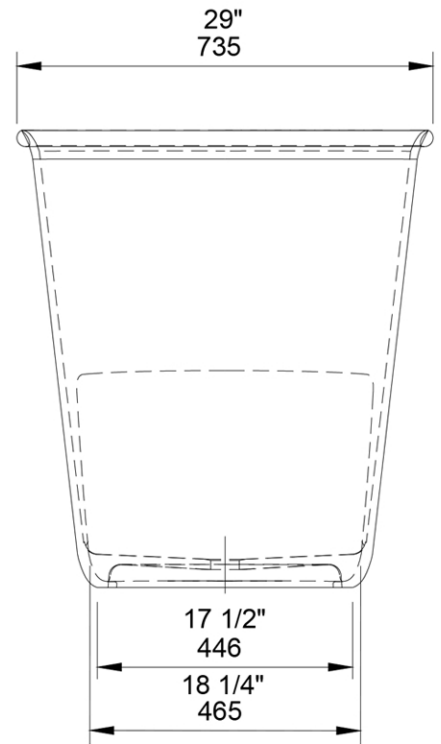

Japanese Soaking Tub  
by Randolph Morris

Item #: RMBB12-MW

A-A (1:12)

All products and specifications are subject to change without notice. Randolph Morris is not responsible for typographical and/or dimensional errors. Typographical errors are subject to correction.

Note: Rough-in dimensions may vary +/- 1/2" and are subject to change. No responsibility is assumed by Randolph Morris.