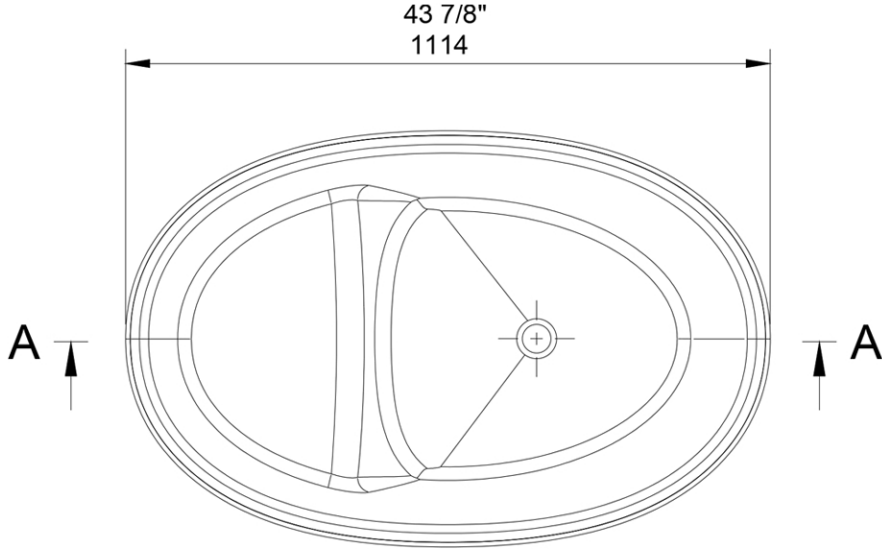

Japanese Soaking Tub  
by Randolph Morris

Item #: RMBB12-MW

A-A (1:12)

All products and specifications are subject to change without notice. Randolph Morris is not responsible for typographical and/or dimensional errors. Typographical errors are subject to correction.

Note: Rough-in dimensions may vary +/- 1/2" and are subject to change. No responsibility is assumed by Randolph Morris.