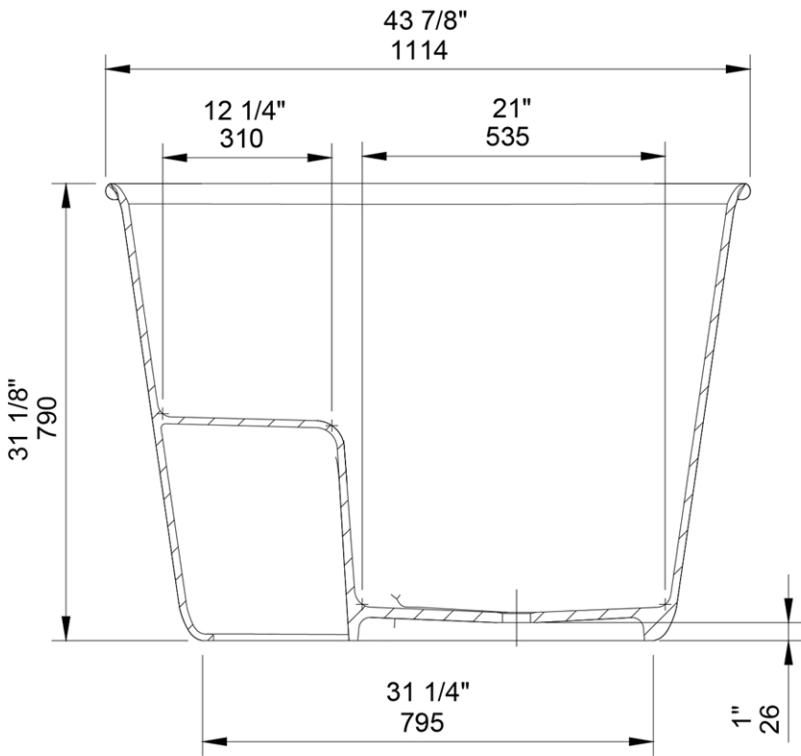

Japanese Soaking Tub  
by Randolph Morris

Item #: RMBB12-MW

A-A (1:12)

All products and specifications are subject to change without notice. Randolph Morris is not responsible for typographical and/or dimensional errors. Typographical errors are subject to correction.

Note: Rough-in dimensions may vary +/- 1/2" and are subject to change. No responsibility is assumed by Randolph Morris.