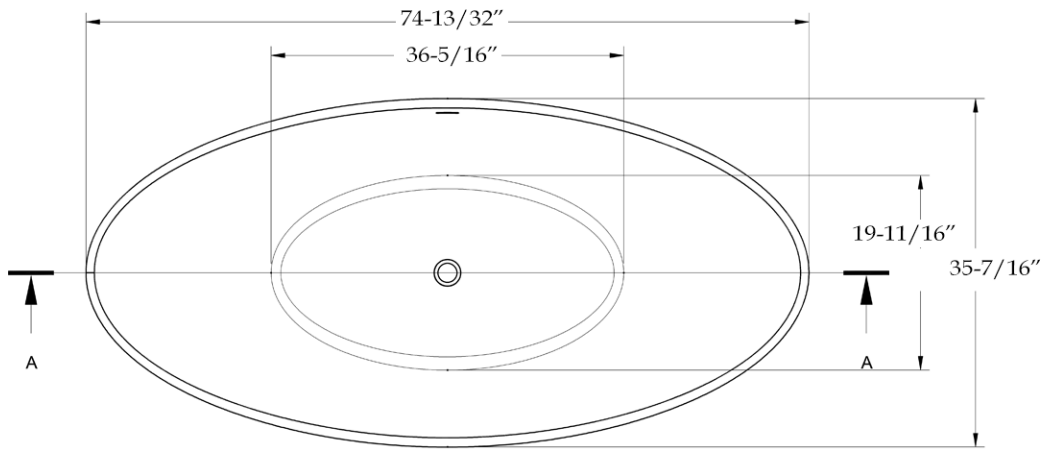

## Freestanding Tub by Randolph Morris

Item #: RMBB11

TOP VIEW

FRONT VIEW

Volume: 47.6 gal    Weight: 179 lbs    Water Depth: 14"

All products and specifications are subject to change without notice. Randolph Morris is not responsible for typographical and/or dimensional errors. Typographical errors are subject to correction.

Note: Rough-in dimensions may vary +/- 1/2" and are subject to change. No responsibility is assumed by Randolph Morris.