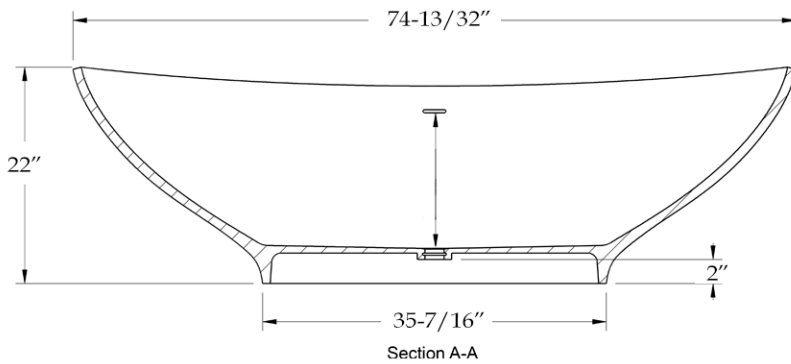

## Freestanding Tub by Randolph Morris

Item #: RMBB11

TOP VIEW

FRONT VIEW

Volume: 47.6 gal    Weight: 179 lbs    Water Depth: 14"

All products and specifications are subject to change without notice. Randolph Morris is not responsible for typographical and/or dimensional errors. Typographical errors are subject to correction.

Note: Rough-in dimensions may vary +/- 1/2" and are subject to change. No responsibility is assumed by Randolph Morris.