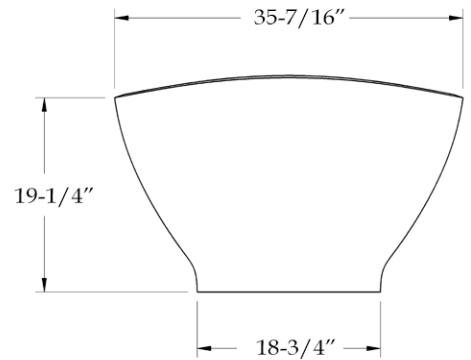

## Freestanding Tub by Randolph Morris

Item #: RMBB11

TOP VIEW

FRONT VIEW

Volume: 47.6 gal    Weight: 179 lbs    Water Depth: 14"

All products and specifications are subject to change without notice. Randolph Morris is not responsible for typographical and/or dimensional errors. Typographical errors are subject to correction.

Note: Rough-in dimensions may vary +/- 1/2" and are subject to change. No responsibility is assumed by Randolph Morris.