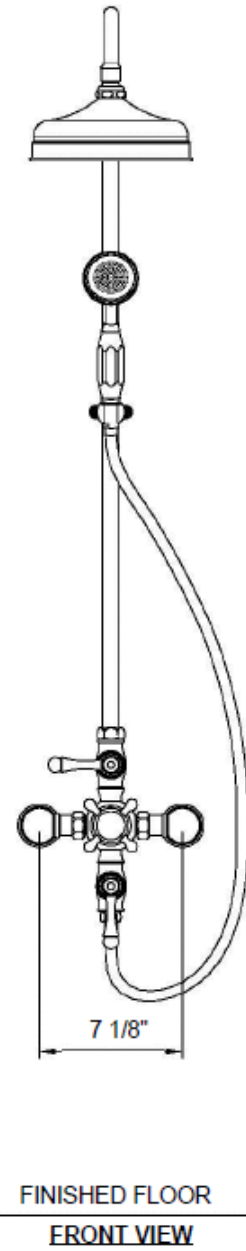

Thermostatic Shower Set
by Randolph Morris

TECHNICAL INFORMATION

All products and specifications are subject to change without notice. Randolph Morris is not responsible for typographical and/or dimensional errors. Typographical errors are subject to correction.

Note: Rough-in dimensions may vary +/- 1/2" and are subject to change. No responsibility is assumed by Randolph Morris.