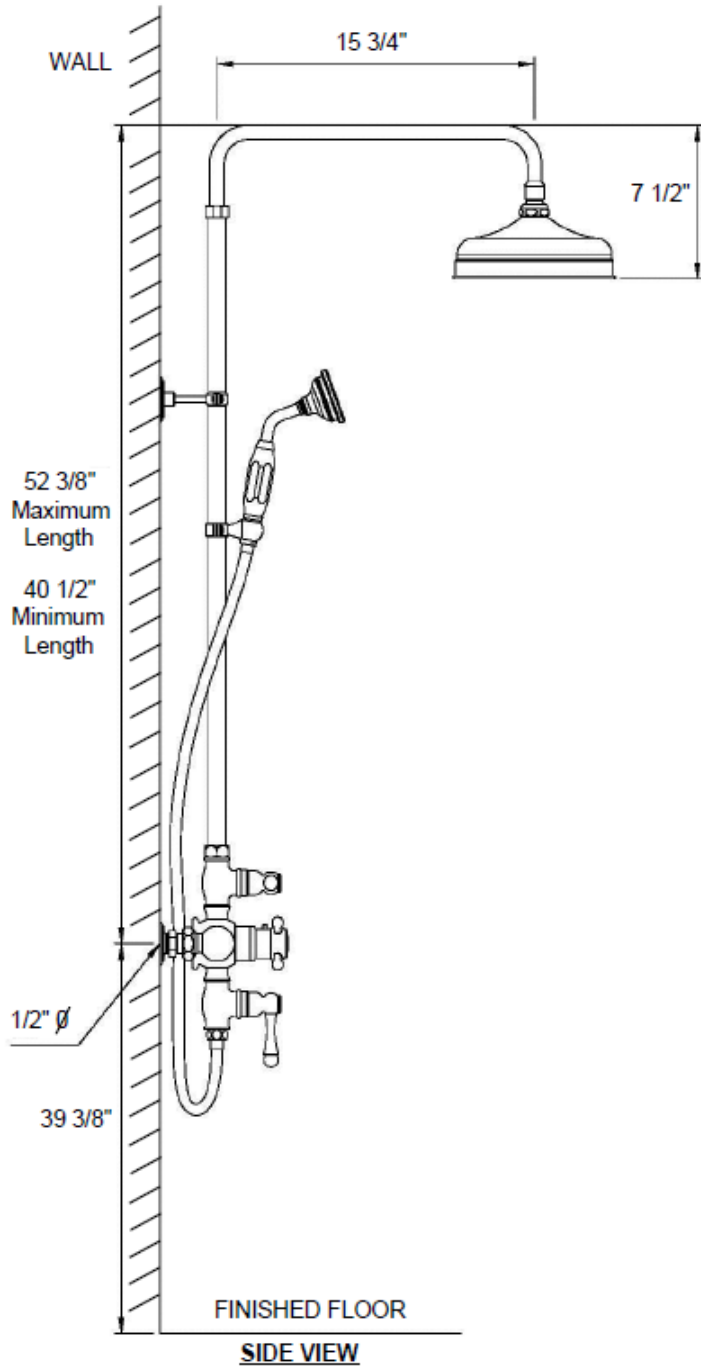

Thermostatic Shower Set
by Randolph Morris

TECHNICAL INFORMATION