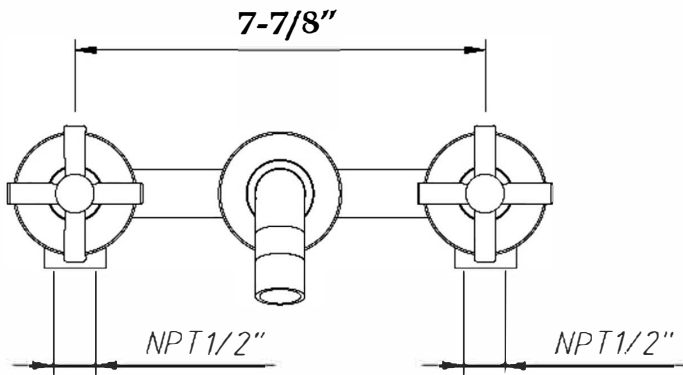

Wall Mount Tub Faucet by Randolph Morris

Item #: RMASTF803

All products and specifications are subject to change without notice. Randolph Morris is not responsible for typographical and/or dimensional errors. Typographical errors are subject to correction.

Note: Rough-in dimensions may vary +/- 1/2" and are subject to change. No responsibility is assumed by Randolph Morris.