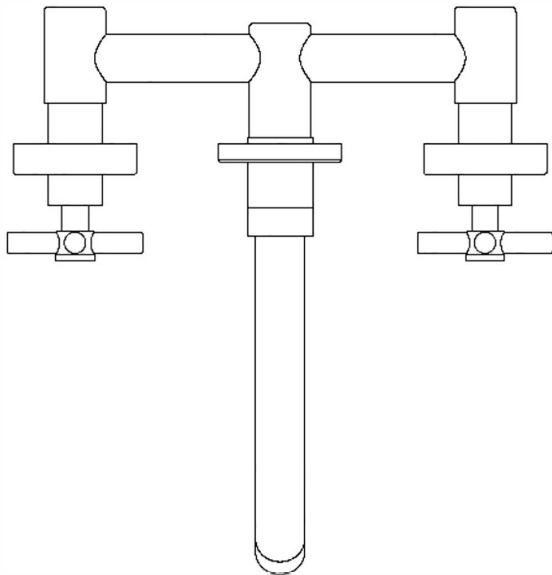

Wall Mount Tub Faucet by Randolph Morris

Item #: RMASTF803

All products and specifications are subject to change without notice. Randolph Morris is not responsible for typographical and/or dimensional errors. Typographical errors are subject to correction.

Note: Rough-in dimensions may vary +/- 1/2" and are subject to change. No responsibility is assumed by Randolph Morris.