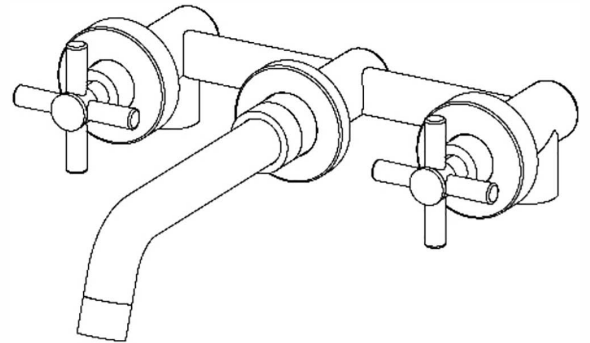

Wall Mount Tub Faucet by Randolph Morris

Item #: RMASTF803

All products and specifications are subject to change without notice. Randolph Morris is not responsible for typographical and/or dimensional errors. Typographical errors are subject to correction.

Note: Rough-in dimensions may vary +/- 1/2" and are subject to change. No responsibility is assumed by Randolph Morris.