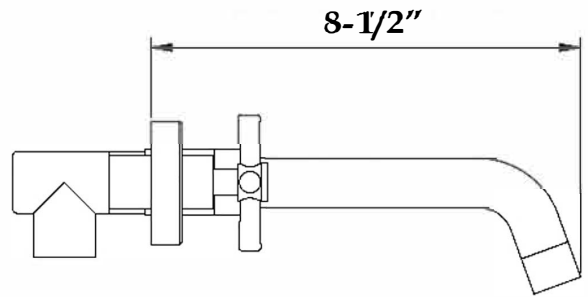

Wall Mount Tub Faucet by Randolph Morris

Item #: RMASTF803

All products and specifications are subject to change without notice. Randolph Morris is not responsible for typographical and/or dimensional errors. Typographical errors are subject to correction.

Note: Rough-in dimensions may vary +/- 1/2" and are subject to change. No responsibility is assumed by Randolph Morris.