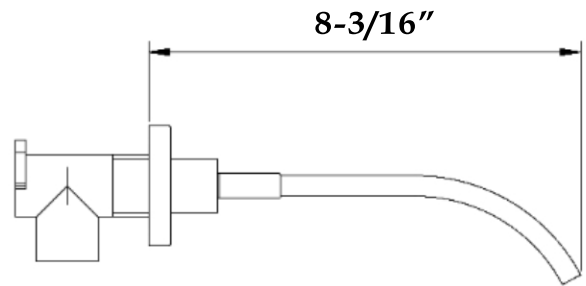

Wall Mount Tub Faucet by Randolph Morris

Item #: RMASTF802-

All products and specifications are subject to change without notice. Randolph Morris is not responsible for typographical and/or dimensional errors. Typographical errors are subject to correction.

Note: Rough-in dimensions may vary $\pm 1/2''$ and are subject to change. No responsibility is assumed by Randolph Morris.