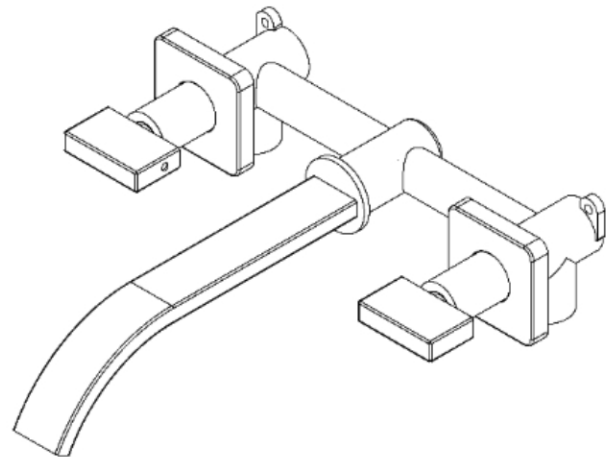

Wall Mount Tub Faucet by Randolph Morris

Item #: RMASTF802-

All products and specifications are subject to change without notice. Randolph Morris is not responsible for typographical and/or dimensional errors. Typographical errors are subject to correction.

Note: Rough-in dimensions may vary $\pm 1/2''$ and are subject to change. No responsibility is assumed by Randolph Morris.