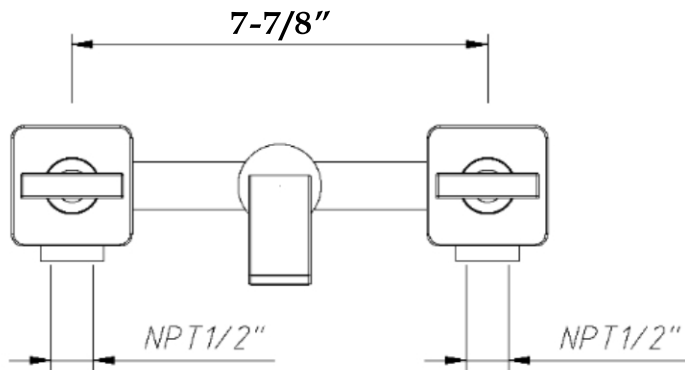

Wall Mount Tub Faucet by Randolph Morris

Item #: RMASTF802-

All products and specifications are subject to change without notice. Randolph Morris is not responsible for typographical and/or dimensional errors. Typographical errors are subject to correction.

Note: Rough-in dimensions may vary $\pm 1/2''$ and are subject to change. No responsibility is assumed by Randolph Morris.