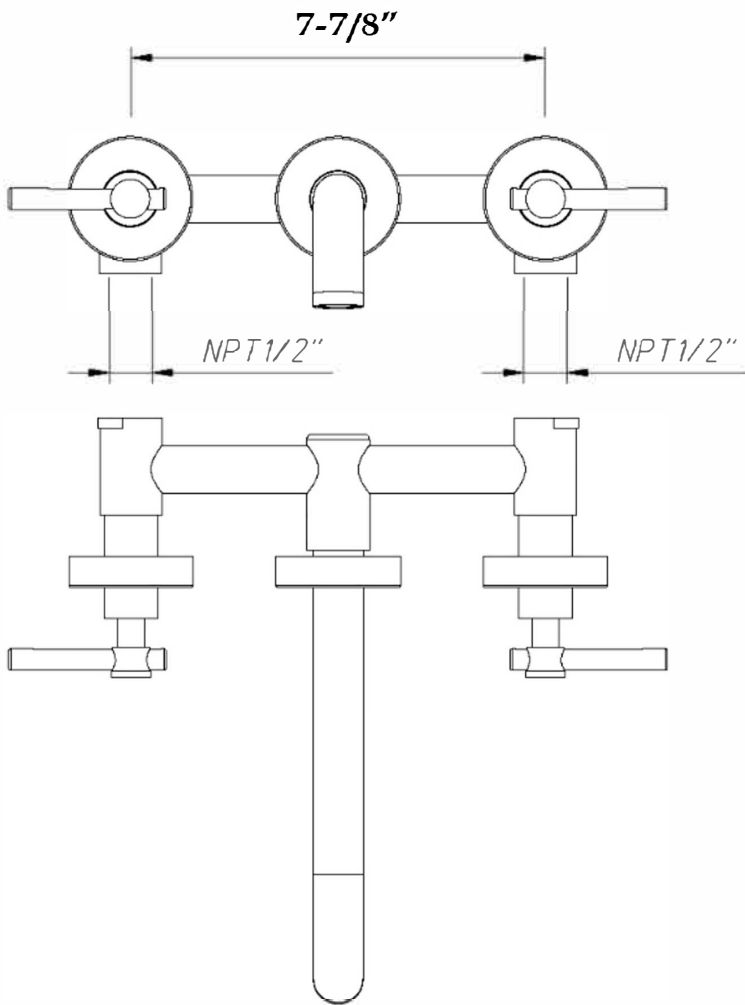

Wall Mount Tub Faucet by Randolph Morris

Item #: RMASTF801

All products and specifications are subject to change without notice. Randolph Morris is not responsible for typographical and/or dimensional errors. Typographical errors are subject to correction.

Note: Rough-in dimensions may vary $\pm 1/2''$ and are subject to change. No responsibility is assumed by Randolph Morris.