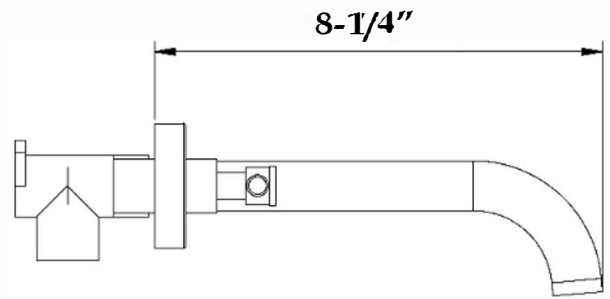

Wall Mount Tub Faucet by Randolph Morris

Item #: RMASTF801

All products and specifications are subject to change without notice. Randolph Morris is not responsible for typographical and/or dimensional errors. Typographical errors are subject to correction.

Note: Rough-in dimensions may vary $\pm 1/2''$ and are subject to change. No responsibility is assumed by Randolph Morris.