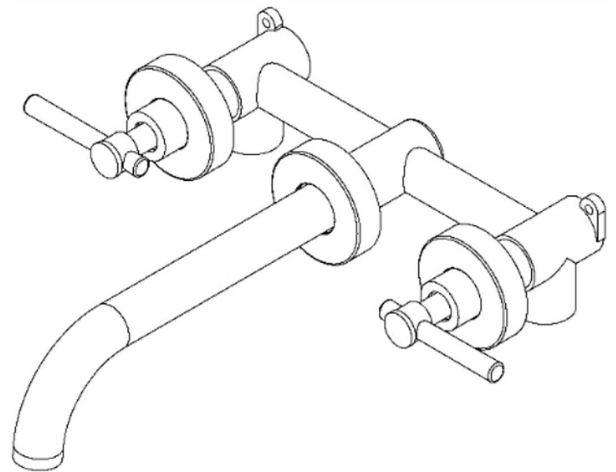

Wall Mount Tub Faucet by Randolph Morris

Item #: RMASTF801

All products and specifications are subject to change without notice. Randolph Morris is not responsible for typographical and/or dimensional errors. Typographical errors are subject to correction.

Note: Rough-in dimensions may vary $\pm 1/2''$ and are subject to change. No responsibility is assumed by Randolph Morris.