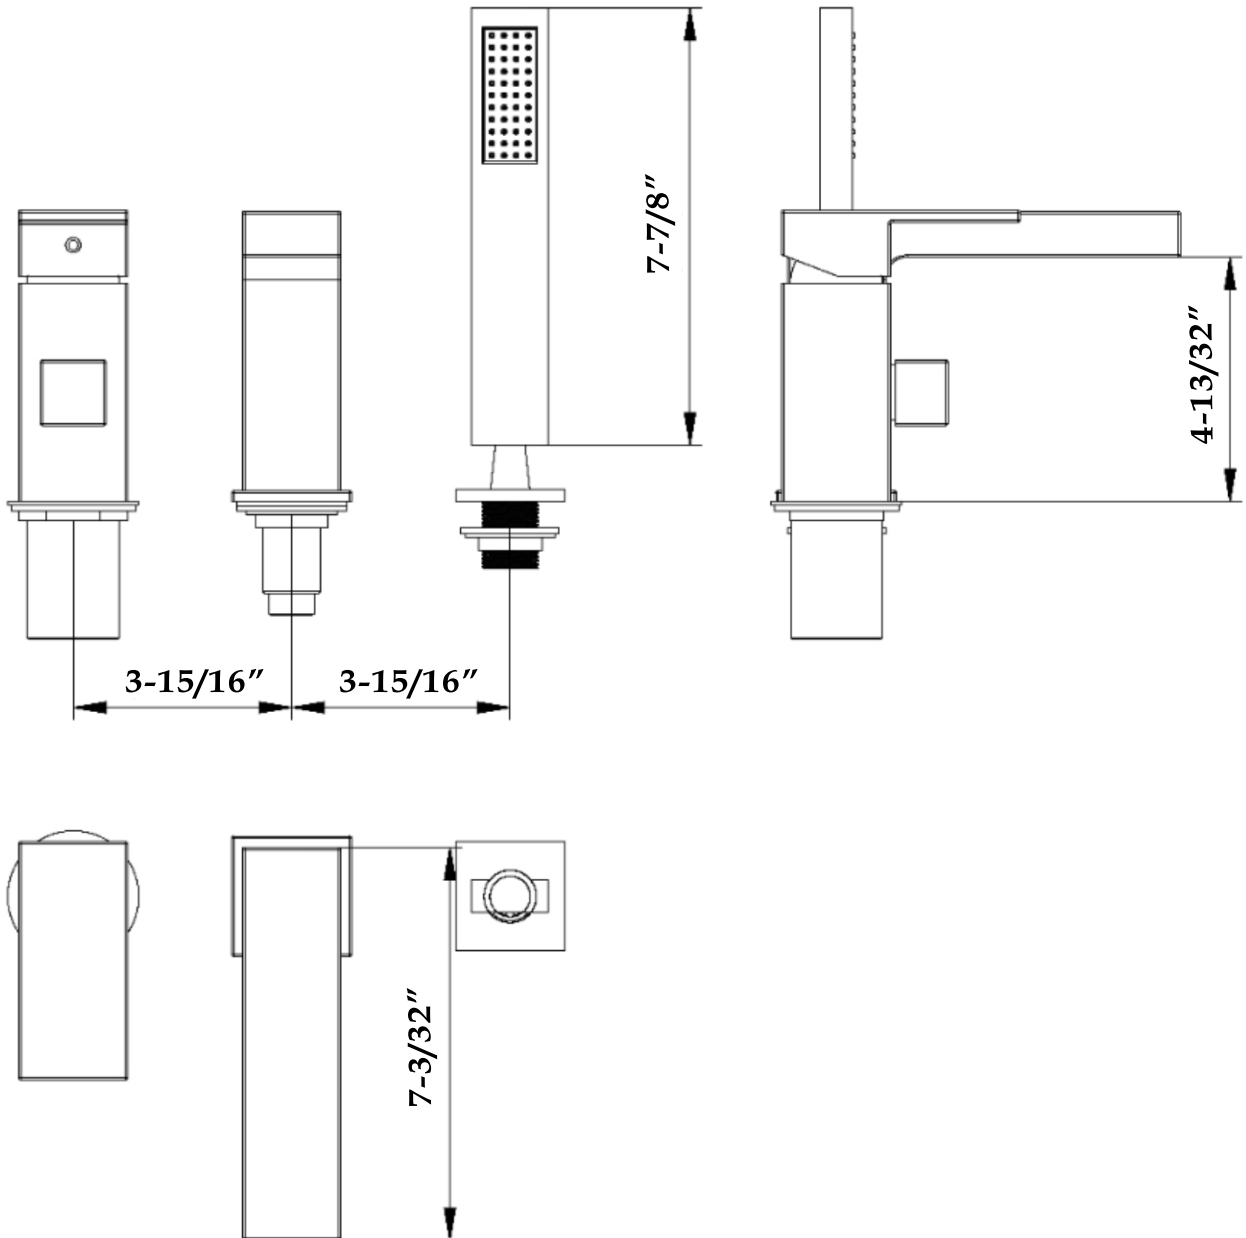

Contemporary Rim Mount Tub Faucet
by Randolph Morris

Item #: RMASTF055-

All products and specifications are subject to change without notice. Randolph Morris is not responsible for typographical and/or dimensional errors. Typographical errors are subject to correction.

Note: Rough-in dimensions may vary +/- 1/2" and are subject to change. No responsibility is assumed by Randolph Morris.