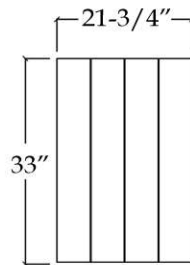

Vanity by Randolph Morris

Item #: RMAST-72S

TOP VIEW

COUNTER-TOP

Back splash

FRONT VIEW

SIDE VIEW

BACK VIEW

All products and specifications are subject to change without notice. Randolph Morris is not responsible for typographical and/or dimensional errors. Typographical errors are subject to correction.

Note: Rough-in dimensions may vary +/- 1/2" and are subject to change. No responsibility is assumed by Randolph Morris.