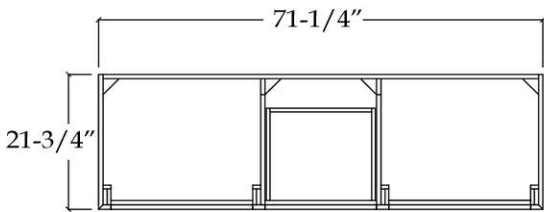

Vanity by Randolph Morris

Item #: RMAST-72S

TOP VIEW

COUNTER-TOP

Back splash

FRONT VIEW

SIDE VIEW

BACK VIEW