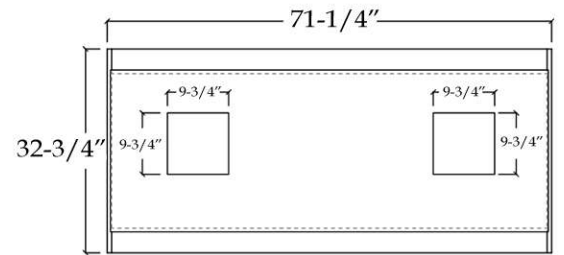

Vanity by Randolph Morris

Item #: RMAST-72S

TOP VIEW

COUNTER-TOP

Back splash

FRONT VIEW

SIDE VIEW

BACK VIEW

All products and specifications are subject to change without notice. Randolph Morris is not responsible for typographical and/or dimensional errors. Typographical errors are subject to correction.

Note: Rough-in dimensions may vary +/- 1/2" and are subject to change. No responsibility is assumed by Randolph Morris.