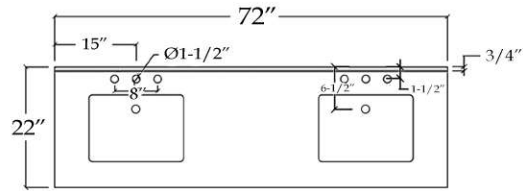

Vanity by Randolph Morris

Item #: RMAST-72S

TOP VIEW

COUNTER-TOP

Back splash

FRONT VIEW

SIDE VIEW

BACK VIEW

All products and specifications are subject to change without notice. Randolph Morris is not responsible for typographical and/or dimensional errors. Typographical errors are subject to correction.

Note: Rough-in dimensions may vary +/- 1/2" and are subject to change. No responsibility is assumed by Randolph Morris.