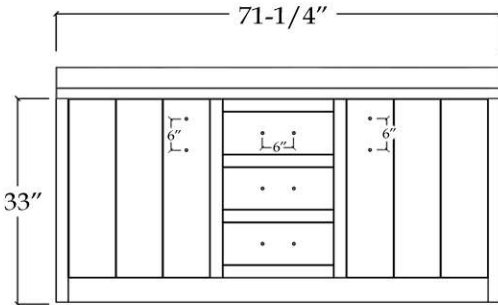

Vanity by Randolph Morris

Item #: RMAST-72S

TOP VIEW

COUNTER-TOP

Back splash

FRONT VIEW

SIDE VIEW

BACK VIEW

All products and specifications are subject to change without notice. Randolph Morris is not responsible for typographical and/or dimensional errors. Typographical errors are subject to correction.

Note: Rough-in dimensions may vary +/- 1/2" and are subject to change. No responsibility is assumed by Randolph Morris.