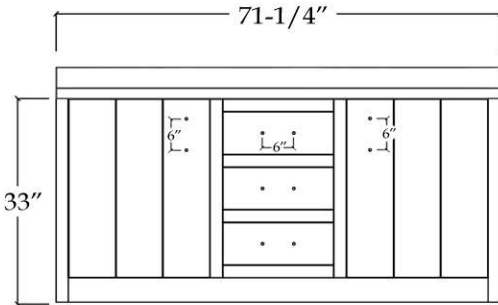

## Vanity by Randolph Morris

Item #: RMAST-72R

TOP VIEW

COUNTER-TOP

Back splash

FRONT VIEW

SIDE VIEW

BACK VIEW

All products and specifications are subject to change without notice. Randolph Morris is not responsible for typographical and/or dimensional errors. Typographical errors are subject to correction.

Note: Rough-in dimensions may vary +/- 1/2" and are subject to change. No responsibility is assumed by Randolph Morris.