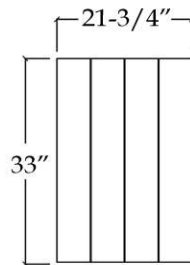

## Vanity by Randolph Morris

Item #: RMAST-72R

TOP VIEW

COUNTER-TOP

Back splash

FRONT VIEW

SIDE VIEW

BACK VIEW

All products and specifications are subject to change without notice. Randolph Morris is not responsible for typographical and/or dimensional errors. Typographical errors are subject to correction.

Note: Rough-in dimensions may vary +/- 1/2" and are subject to change. No responsibility is assumed by Randolph Morris.