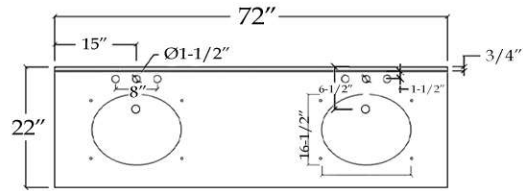

## Vanity by Randolph Morris

Item #: RMAST-72R

TOP VIEW

COUNTER-TOP

Back splash

FRONT VIEW

SIDE VIEW

BACK VIEW

All products and specifications are subject to change without notice. Randolph Morris is not responsible for typographical and/or dimensional errors. Typographical errors are subject to correction.

Note: Rough-in dimensions may vary +/- 1/2" and are subject to change. No responsibility is assumed by Randolph Morris.