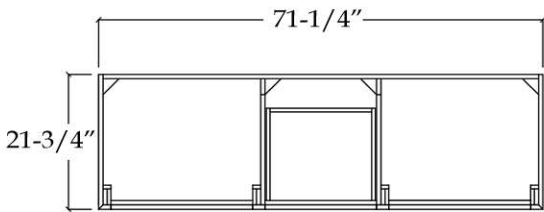

## Vanity by Randolph Morris

Item #: RMAST-72R

TOP VIEW

COUNTER-TOP

Back splash

FRONT VIEW

SIDE VIEW

BACK VIEW