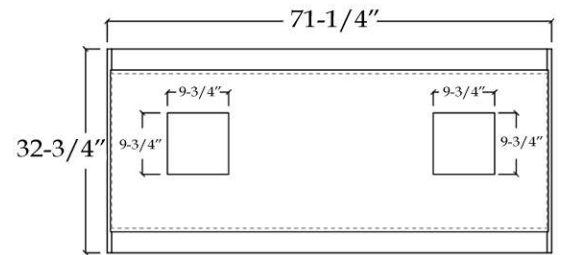

## Vanity by Randolph Morris

Item #: RMAST-72R

TOP VIEW

COUNTER-TOP

Back splash

FRONT VIEW

SIDE VIEW

BACK VIEW

All products and specifications are subject to change without notice. Randolph Morris is not responsible for typographical and/or dimensional errors. Typographical errors are subject to correction.

Note: Rough-in dimensions may vary +/- 1/2" and are subject to change. No responsibility is assumed by Randolph Morris.