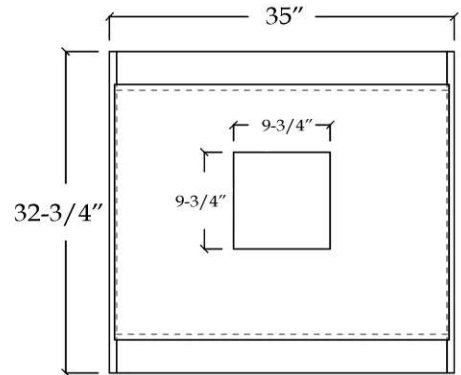

## Vanity by Randolph Morris

Item #: RMAST-36R

TOP VIEW

COUNTER-TOP

Back splash

FRONT VIEW

SIDE VIEW

BACK VIEW

All products and specifications are subject to change without notice. Randolph Morris is not responsible for typographical and/or dimensional errors. Typographical errors are subject to correction.

Note: Rough-in dimensions may vary +/- 1/2" and are subject to change. No responsibility is assumed by Randolph Morris.