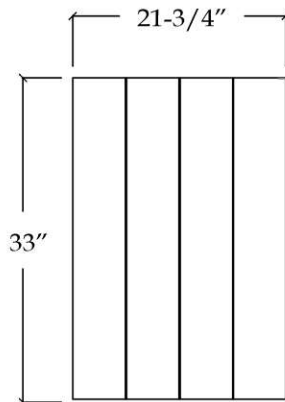

## Vanity by Randolph Morris

Item #: RMAST-36R

TOP VIEW

COUNTER-TOP

Back splash

FRONT VIEW

SIDE VIEW

BACK VIEW

All products and specifications are subject to change without notice. Randolph Morris is not responsible for typographical and/or dimensional errors. Typographical errors are subject to correction.

Note: Rough-in dimensions may vary +/- 1/2" and are subject to change. No responsibility is assumed by Randolph Morris.