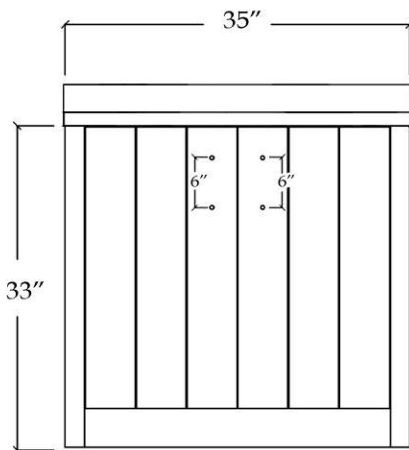

## Vanity by Randolph Morris

Item #: RMAST-36R

TOP VIEW

COUNTER-TOP

Back splash

FRONT VIEW

SIDE VIEW

BACK VIEW

All products and specifications are subject to change without notice. Randolph Morris is not responsible for typographical and/or dimensional errors. Typographical errors are subject to correction.

Note: Rough-in dimensions may vary +/- 1/2" and are subject to change. No responsibility is assumed by Randolph Morris.