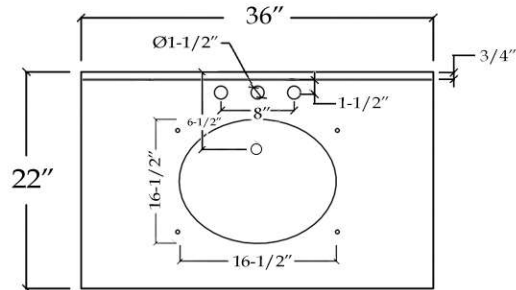

## Vanity by Randolph Morris

Item #: RMAST-36R

TOP VIEW

COUNTER-TOP

Back splash

FRONT VIEW

SIDE VIEW

BACK VIEW

All products and specifications are subject to change without notice. Randolph Morris is not responsible for typographical and/or dimensional errors. Typographical errors are subject to correction.

Note: Rough-in dimensions may vary +/- 1/2" and are subject to change. No responsibility is assumed by Randolph Morris.