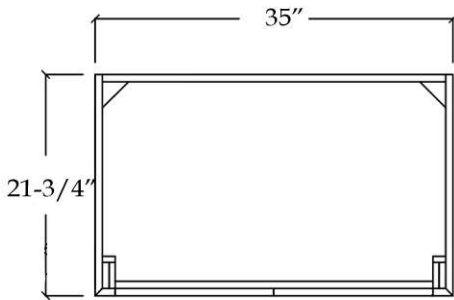

## Vanity by Randolph Morris

Item #: RMAST-36R

TOP VIEW

COUNTER-TOP

Back splash

FRONT VIEW

SIDE VIEW

BACK VIEW

All products and specifications are subject to change without notice. Randolph Morris is not responsible for typographical and/or dimensional errors. Typographical errors are subject to correction.

Note: Rough-in dimensions may vary +/- 1/2" and are subject to change. No responsibility is assumed by Randolph Morris.