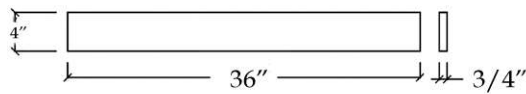

## Vanity by Randolph Morris

Item #: RMAST-36R

TOP VIEW

COUNTER-TOP

Back splash

FRONT VIEW

SIDE VIEW

BACK VIEW