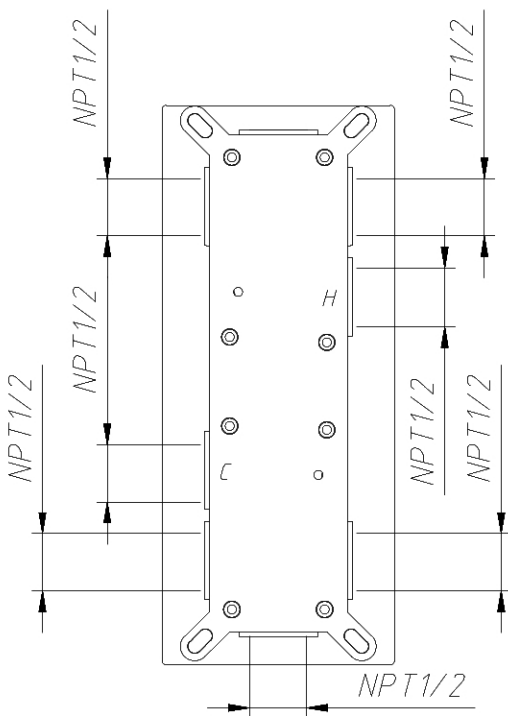

Schematic

Modern Thermostatic 3 Handle - 4 function valve with Round Handles

by Randolph Morris

Item #: RMAS-TV3R-4F-S