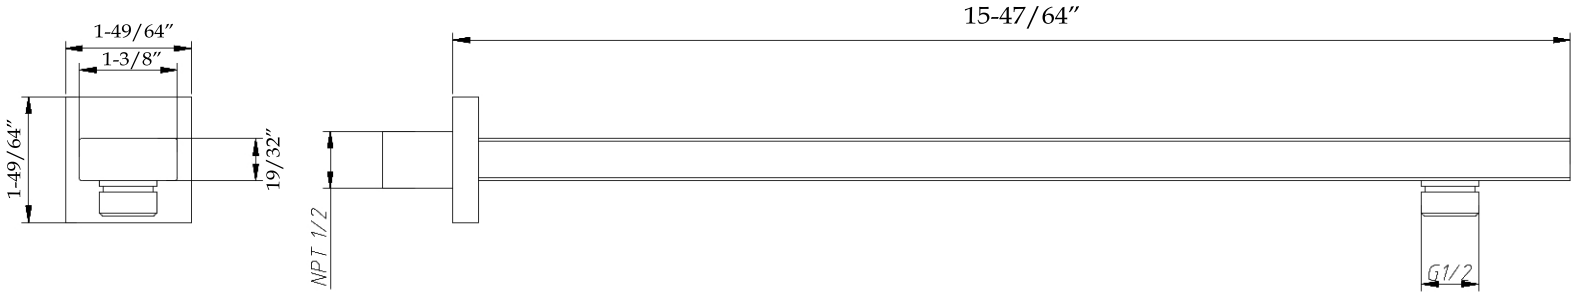

Square Thin Shower Head - 8 Inch
by Randolph Morris

Item #: RMAS-SQSH-8-S

G 1/2"

SIDE VIEW

FRONT VIEW

All products and specifications are subject to change without notice. Randolph Morris is not responsible for typographical and/or dimensional errors. Typographical errors are subject to correction.

Note: Rough-in dimensions may vary +/- 1/2" and are subject to change. No responsibility is assumed by Randolph Morris.

Stainless Steel Shower Arm - Square - 16 inch reach by Randolph Morris

Item #: RMAS-SASQ-S

Note: Rough-in dimensions may vary +/- 1/2" and are subject to change. No responsibility is assumed by Randolph Morris.

Brass Square Grab bar with Handshower Holder by Randolph Morris

Item #: RMAS-GBSQ-S