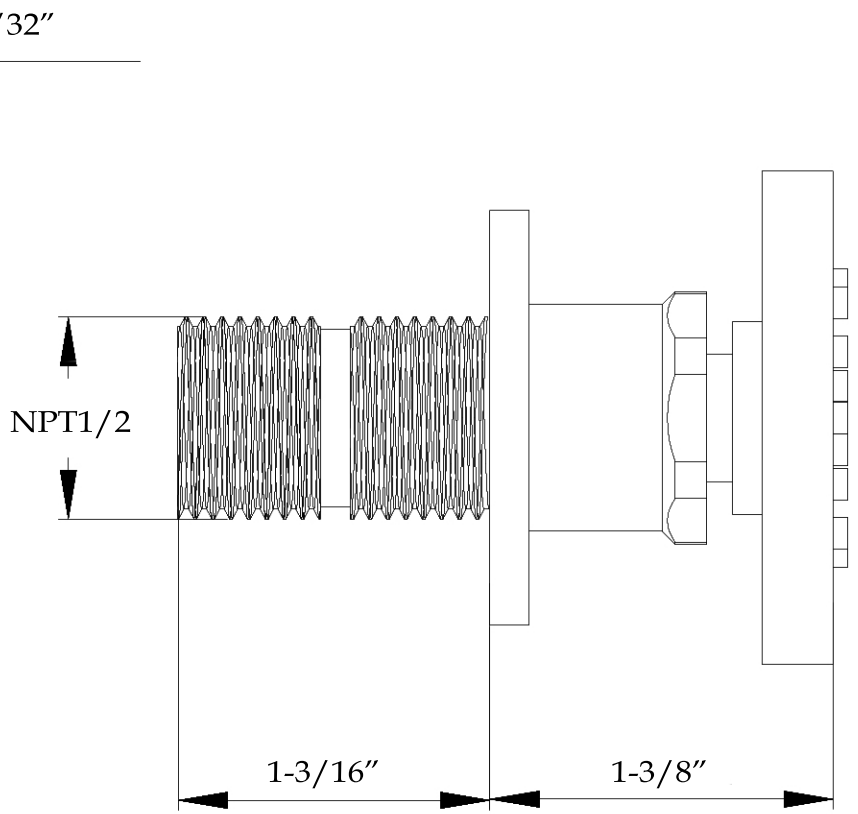

Square Thin Shower Head - 8 Inch
by Randolph Morris

Item #: RMAS-SQSH-8-S

G 1/2"

SIDE VIEW

FRONT VIEW

All products and specifications are subject to change without notice. Randolph Morris is not responsible for typographical and/or dimensional errors. Typographical errors are subject to correction.

Note: Rough-in dimensions may vary +/- 1/2" and are subject to change. No responsibility is assumed by Randolph Morris.

Stainless Steel Shower Arm - Square - 16 inch reach by Randolph Morris

Item #: RMAS-SASQ-S

Note: Rough-in dimensions may vary $\pm 1/2''$ and are subject to change. No responsibility is assumed by Randolph Morris.

Water Supply Elbow Union - Round
by Randolph Morris

Item #: RMAS-EUR02-S

SIDE VIEW

Note: Rough-in dimensions may vary $\pm 1/2''$ and are subject to change. No responsibility is assumed by Randolph Morris.

Brass Body Jet - Round 2x2 inches
by Randolph Morris

Item #: RMAS-BSR-S

FRONT VIEW