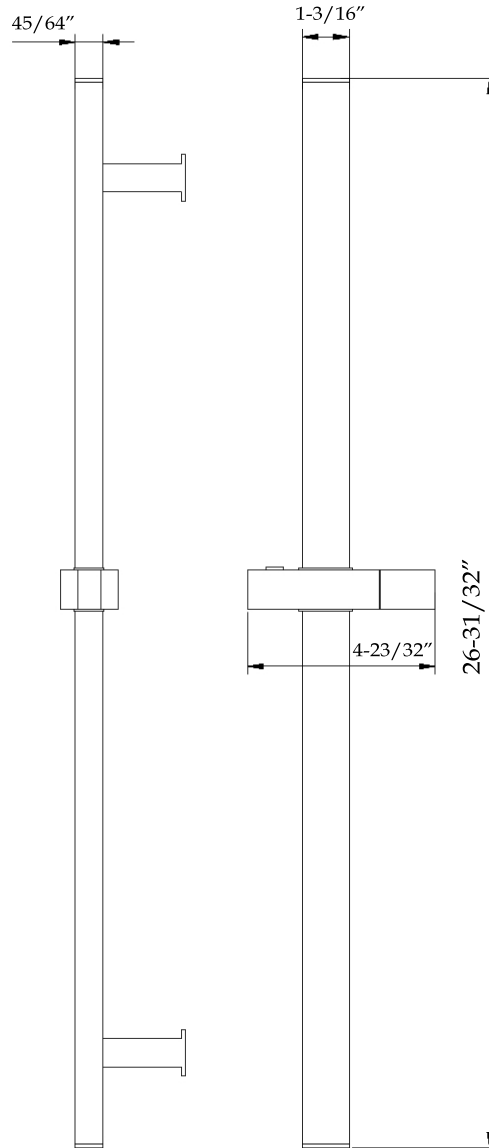

Square Thin Shower Head - 8 Inch
by Randolph Morris

Item #: RMAS-SQSH-8-S

G 1/2"

SIDE VIEW

FRONT VIEW

All products and specifications are subject to change without notice. Randolph Morris is not responsible for typographical and/or dimensional errors. Typographical errors are subject to correction.

Note: Rough-in dimensions may vary +/- 1/2" and are subject to change. No responsibility is assumed by Randolph Morris.

Stainless Steel Shower Arm - Square - 16 inch reach by Randolph Morris

Item #: RMAS-SASQ-S

Note: Rough-in dimensions may vary $\pm 1/2''$ and are subject to change. No responsibility is assumed by Randolph Morris.

Stainless Steel Shower Hose
by Randolph Morris

Item #: RMAS-HOSE-S

SIDE VIEW

All products and specifications are subject to change without notice. Randolph Morris is not responsible for typographical and/or dimensional errors. Typographical errors are subject to correction.

Note: Rough-in dimensions may vary +/- 1/2" and are subject to change. No responsibility is assumed by Randolph Morris.

Brass Square Grab bar with Handshower Holder by Randolph Morris

Item #: RMAS-GBSQ-S