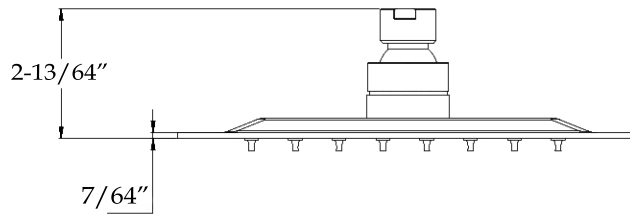

Square Thin Shower Head - 8 Inch
by Randolph Morris

Item #: RMAS-SQSH-8-S

G 1/2"

SIDE VIEW

FRONT VIEW

All products and specifications are subject to change without notice. Randolph Morris is not responsible for typographical and/or dimensional errors. Typographical errors are subject to correction.

Note: Rough-in dimensions may vary +/- 1/2" and are subject to change. No responsibility is assumed by Randolph Morris.

Stainless Steel Shower Arm - Square - 16 inch reach by Randolph Morris

Item #: RMAS-SASQ-S