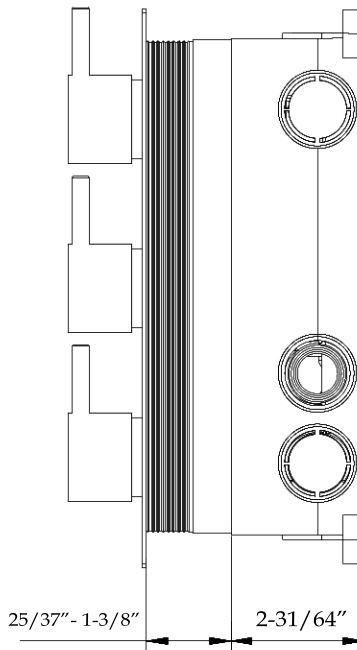

Schematic

Modern Thermostatic 3 Handle - 4 function valve with Round Handles

by Randolph Morris

Item #: RMAS-TV3R-4F-S

All products and specifications are subject to change without notice. Randolph Morris is not responsible for typographical and/or dimensional errors. Typographical errors are subject to correction.

Note: Rough-in dimensions may vary +/- 1/2" and are subject to change. No responsibility is assumed by Randolph Morris.