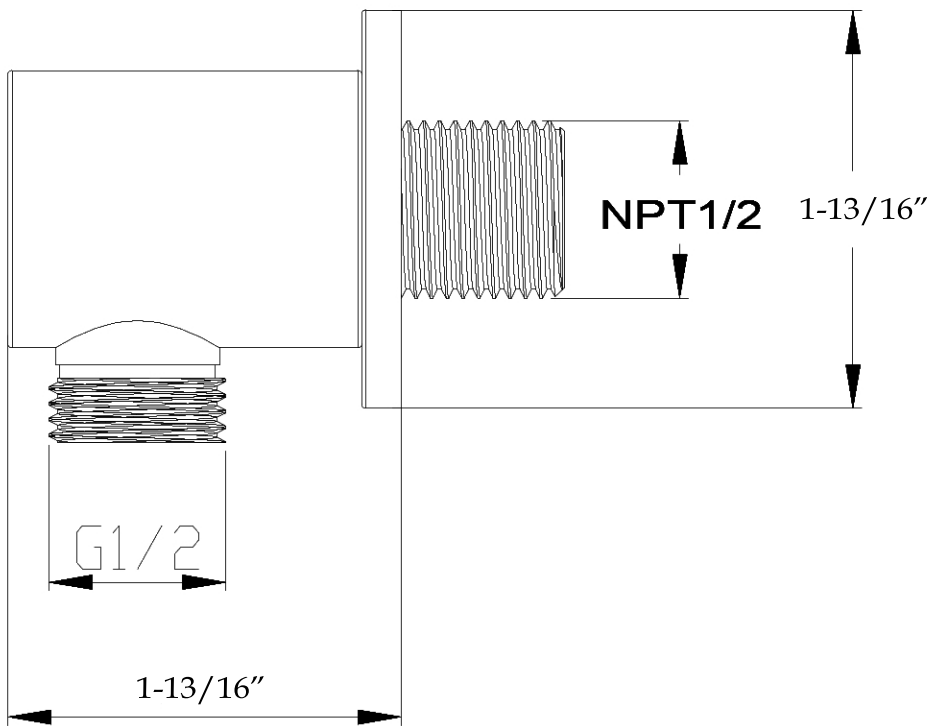

Note: Rough-in dimensions may vary +/- 1/2" and are subject to change. No responsibility is assumed by Randolph Morris.

Brass Square Grab bar with Handshower Holder by Randolph Morris

Item #: RMAS-GBSQ-S

Note: Rough-in dimensions may vary $\pm 1/2''$ and are subject to change. No responsibility is assumed by Randolph Morris.

Water Supply Elbow Union - Round
by Randolph Morris

Item #: RMAS-EUR02-S

SIDE VIEW