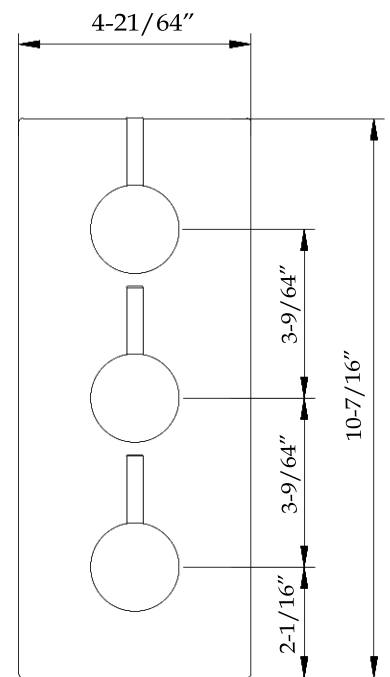

Square Thin Shower Head - 8 Inch
by Randolph Morris

Item #: RMAS-SQSH-8-S

G 1/2"

SIDE VIEW

FRONT VIEW

All products and specifications are subject to change without notice. Randolph Morris is not responsible for typographical and/or dimensional errors. Typographical errors are subject to correction.

Note: Rough-in dimensions may vary +/- 1/2" and are subject to change. No responsibility is assumed by Randolph Morris.

Stainless Steel Shower Arm - Square - 16 inch reach by Randolph Morris

Item #: RMAS-SASQ-S

Note: Rough-in dimensions may vary +/- 1/2" and are subject to change. No responsibility is assumed by Randolph Morris.

Schematic

Modern Thermostatic 3 Handle - 4 function valve with Round Handles

by Randolph Morris

Item #: RMAS-TV3R-4F-S

BACK VIEW

SIDE VIEW

FRONT VIEW

All products and specifications are subject to change without notice. Randolph Morris is not responsible for typographical and/or dimensional errors. Typographical errors are subject to correction.