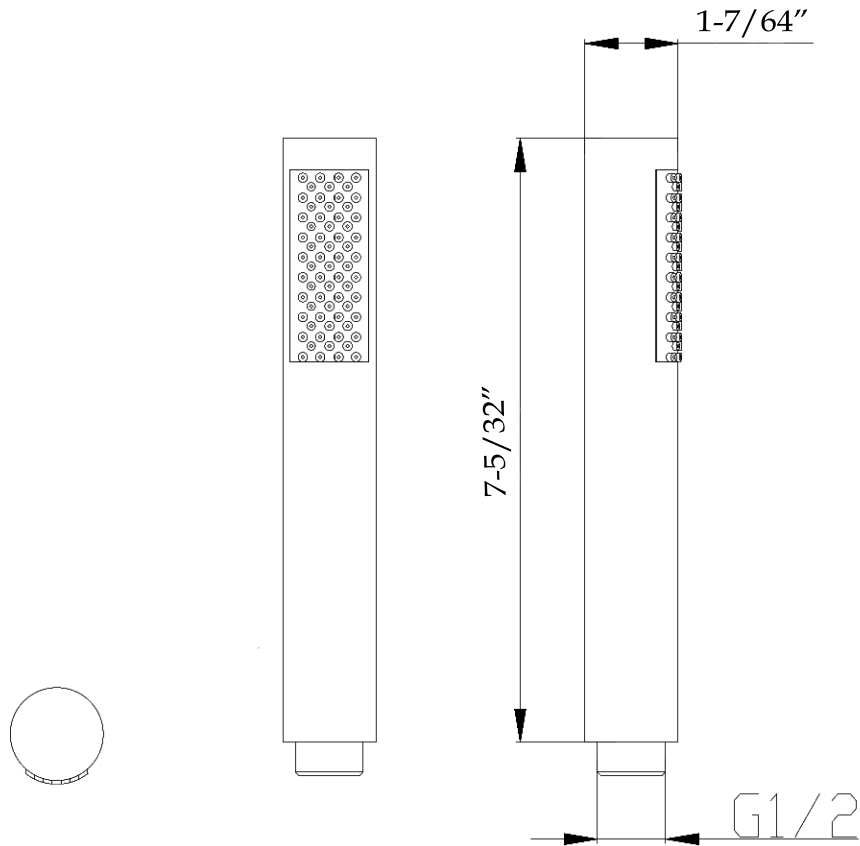

Square Thin Shower Head - 8 Inch
by Randolph Morris

Item #: RMAS-SQSH-8-S

G 1/2"

SIDE VIEW

FRONT VIEW

All products and specifications are subject to change without notice. Randolph Morris is not responsible for typographical and/or dimensional errors. Typographical errors are subject to correction.

Note: Rough-in dimensions may vary +/- 1/2" and are subject to change. No responsibility is assumed by Randolph Morris.

Stainless Steel Shower Arm - Square - 16 inch reach by Randolph Morris

Item #: RMAS-SASQ-S

Note: Rough-in dimensions may vary +/- 1/2" and are subject to change. No responsibility is assumed by Randolph Morris.

Contemporary Brass Hand Shower - Tubular
by Randolph Morris

Item #: RMAS-HSW01-S

TOP VIEW

Note: Rough-in dimensions may vary $\pm 1/2''$ and are subject to change. No responsibility is assumed by Randolph Morris.

Stainless Steel Shower Hose
by Randolph Morris

Item #: RMAS-HOSE-S

SIDE VIEW

All products and specifications are subject to change without notice. Randolph Morris is not responsible for typographical and/or dimensional errors. Typographical errors are subject to correction.