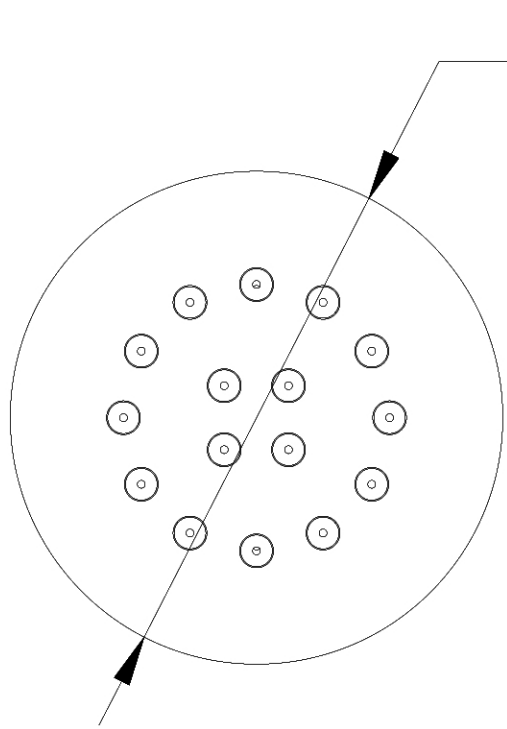

Square Thin Shower Head - 8 Inch
by Randolph Morris

Item #: RMAS-SQSH-8-S

G 1/2"

SIDE VIEW

FRONT VIEW

All products and specifications are subject to change without notice. Randolph Morris is not responsible for typographical and/or dimensional errors. Typographical errors are subject to correction.

Note: Rough-in dimensions may vary +/- 1/2" and are subject to change. No responsibility is assumed by Randolph Morris.

Stainless Steel Shower Arm - Square - 16 inch reach by Randolph Morris

Item #: RMAS-SASQ-S

Note: Rough-in dimensions may vary $\pm 1/2''$ and are subject to change. No responsibility is assumed by Randolph Morris.

Water Supply Elbow Union - Round
by Randolph Morris

Item #: RMAS-EUR02-S

SIDE VIEW

Note: Rough-in dimensions may vary $\pm 1/2''$ and are subject to change. No responsibility is assumed by Randolph Morris.

Brass Body Jet - Round 2x2 inches
by Randolph Morris

Item #: RMAS-BSR-S

FRONT VIEW