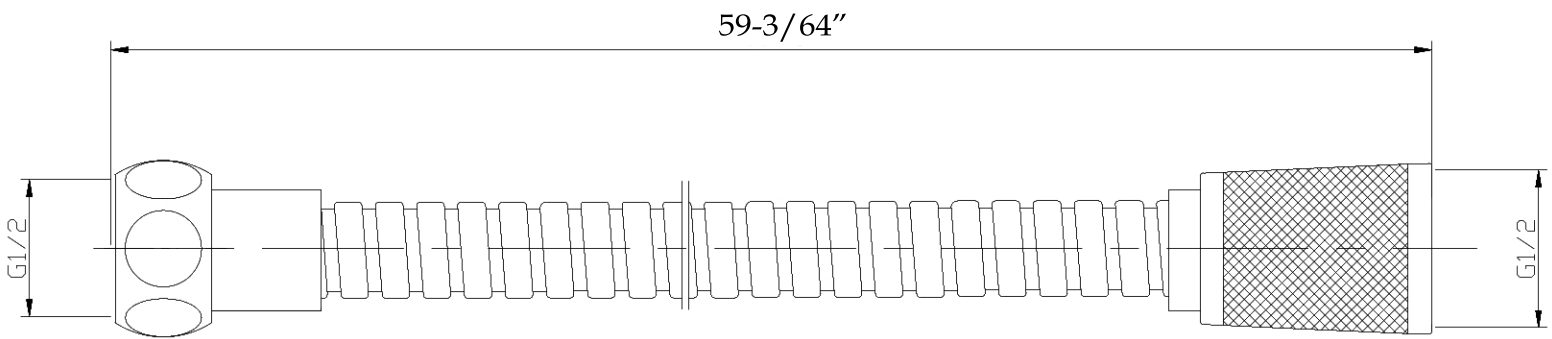

Square Thin Shower Head - 8 Inch
by Randolph Morris

Item #: RMAS-SQSH-8-S

G 1/2"

SIDE VIEW

FRONT VIEW

All products and specifications are subject to change without notice. Randolph Morris is not responsible for typographical and/or dimensional errors. Typographical errors are subject to correction.

Note: Rough-in dimensions may vary $\pm 1/2''$ and are subject to change. No responsibility is assumed by Randolph Morris.

Stainless Steel Shower Hose
by Randolph Morris

Item #: RMAS-HOSE-S

SIDE VIEW

All products and specifications are subject to change without notice. Randolph Morris is not responsible for typographical and/or dimensional errors. Typographical errors are subject to correction.