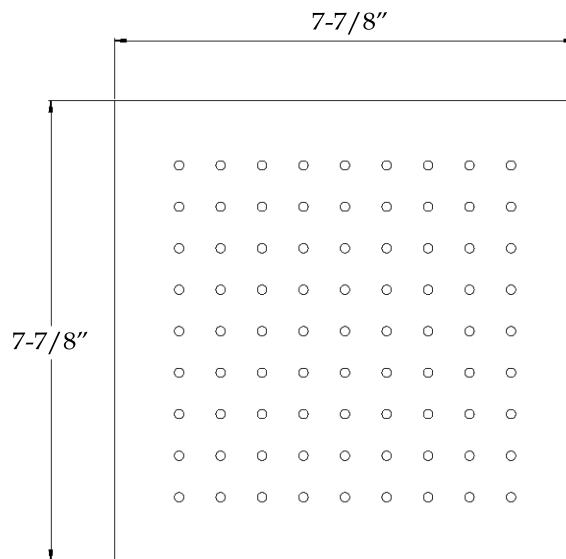

Square Thin Shower Head - 8 Inch
by Randolph Morris

Item #: RMAS-SQSH-8-S

G 1/2"

SIDE VIEW

FRONT VIEW

All products and specifications are subject to change without notice. Randolph Morris is not responsible for typographical and/or dimensional errors. Typographical errors are subject to correction.

Note: Rough-in dimensions may vary +/- 1/2" and are subject to change. No responsibility is assumed by Randolph Morris.

Stainless Steel Shower Arm - Square - 16 inch reach by Randolph Morris

Item #: RMAS-SASQ-S