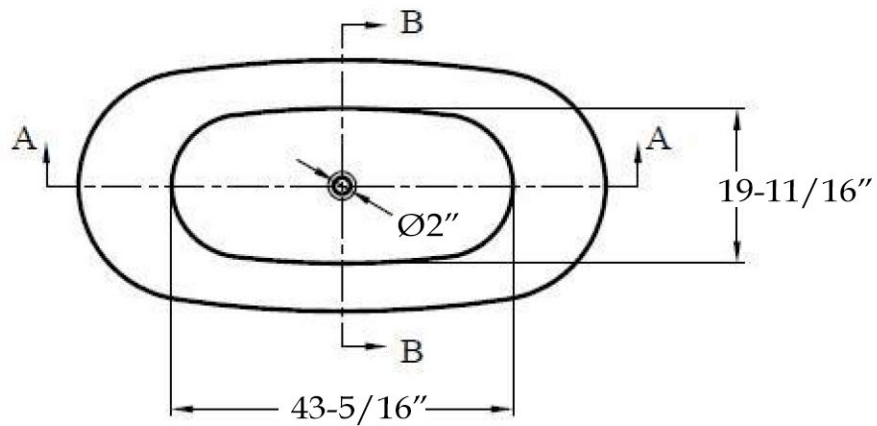

## Acrylic Contemporary Tub by Randolph Morris

Item #: RMA98

All products and specifications are subject to change without notice. Randolph Morris is not responsible for typographical and/or dimensional errors. Typographical errors are subject to correction.

Note: Rough-in dimensions may vary  $\pm 1/2$ " and are subject to change. No responsibility is assumed by Randolph Morris.