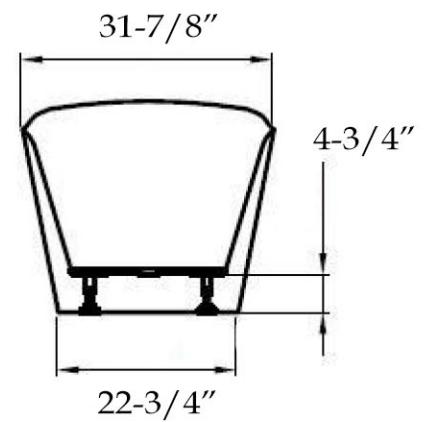

## Acrylic Contemporary Tub by Randolph Morris

Item #: RMA98

All products and specifications are subject to change without notice. Randolph Morris is not responsible for typographical and/or dimensional errors. Typographical errors are subject to correction.

Note: Rough-in dimensions may vary  $\pm 1/2$ " and are subject to change. No responsibility is assumed by Randolph Morris.