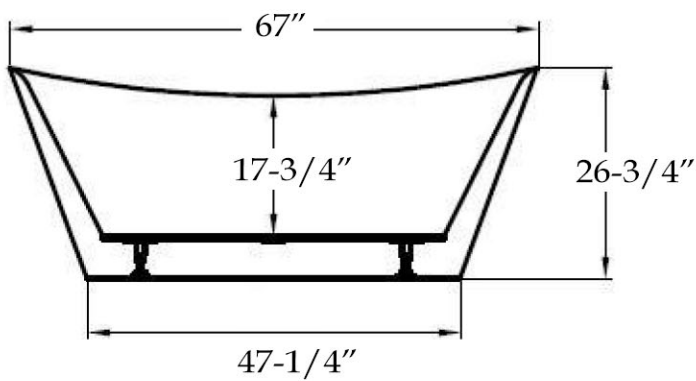

## Acrylic Contemporary Tub by Randolph Morris

Item #: RMA98

All products and specifications are subject to change without notice. Randolph Morris is not responsible for typographical and/or dimensional errors. Typographical errors are subject to correction.

Note: Rough-in dimensions may vary  $\pm 1/2$ " and are subject to change. No responsibility is assumed by Randolph Morris.