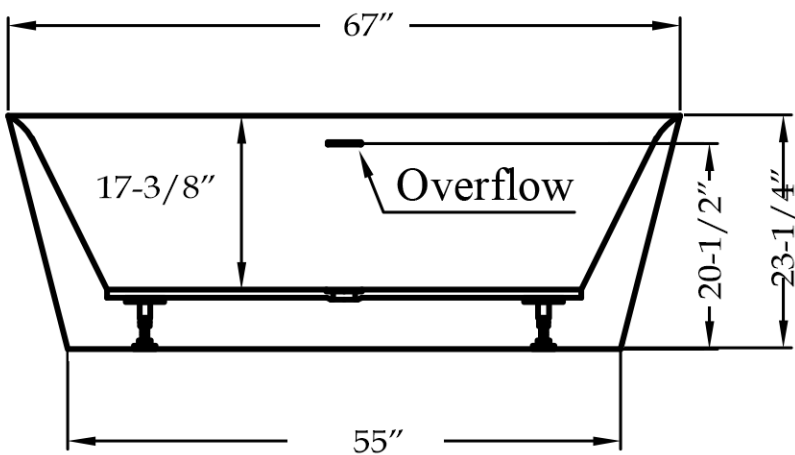

Acrylic Contemporary Tub by Randolph Morris

Item #: RMA93-67

All products and specifications are subject to change without notice. Randolph Morris is not responsible for typographical and/or dimensional errors. Typographical errors are subject to correction.

Note: Rough-in dimensions may vary +/- 1/2" and are subject to change. No responsibility is assumed by Randolph Morris.