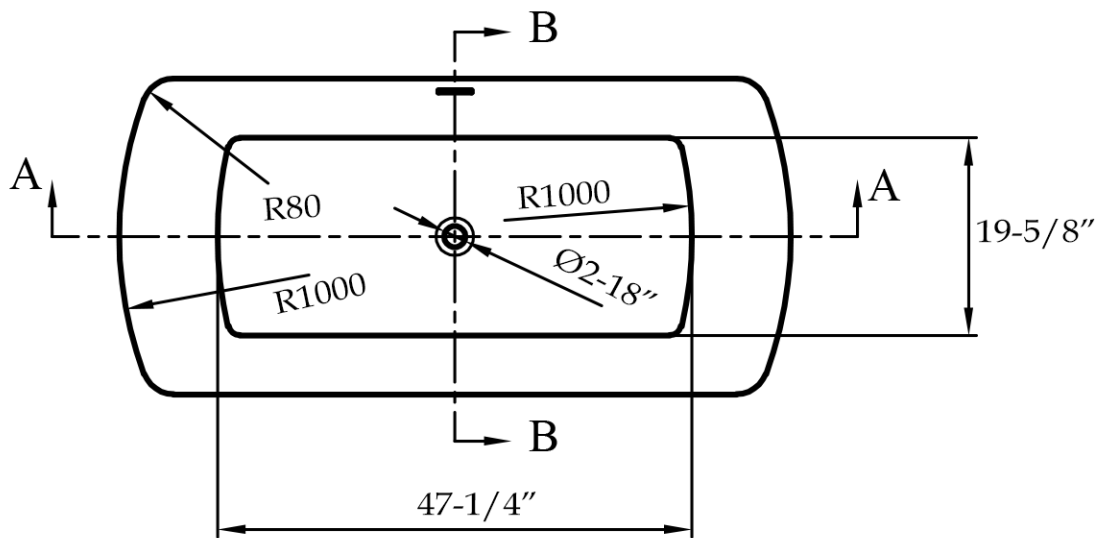

Acrylic Contemporary Tub by Randolph Morris

Item #: RMA93-67

All products and specifications are subject to change without notice. Randolph Morris is not responsible for typographical and/or dimensional errors. Typographical errors are subject to correction.

Note: Rough-in dimensions may vary +/- 1/2" and are subject to change. No responsibility is assumed by Randolph Morris.