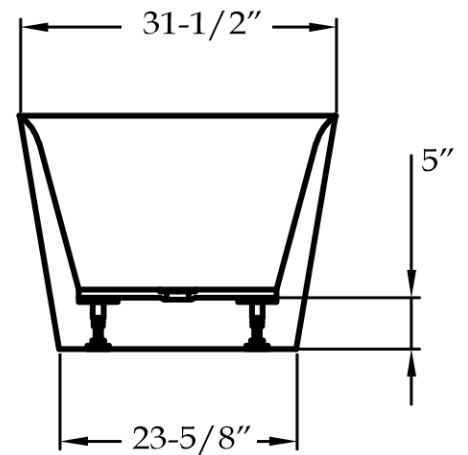

Acrylic Contemporary Tub by Randolph Morris

Item #: RMA93-67

All products and specifications are subject to change without notice. Randolph Morris is not responsible for typographical and/or dimensional errors. Typographical errors are subject to correction.

Note: Rough-in dimensions may vary +/- 1/2" and are subject to change. No responsibility is assumed by Randolph Morris.