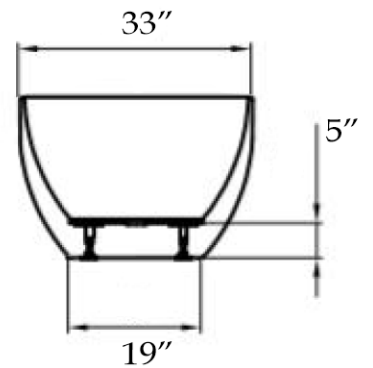

Acrylic Contemporary Tub by Randolph Morris

Item #: RMA92

Volume: 76 gal Weight: 88 lbs

All products and specifications are subject to change without notice. Randolph Morris is not responsible for typographical and/or dimensional errors. Typographical errors are subject to correction.

Note: Rough-in dimensions may vary +/- 1/2" and are subject to change. No responsibility is assumed by Randolph Morris.