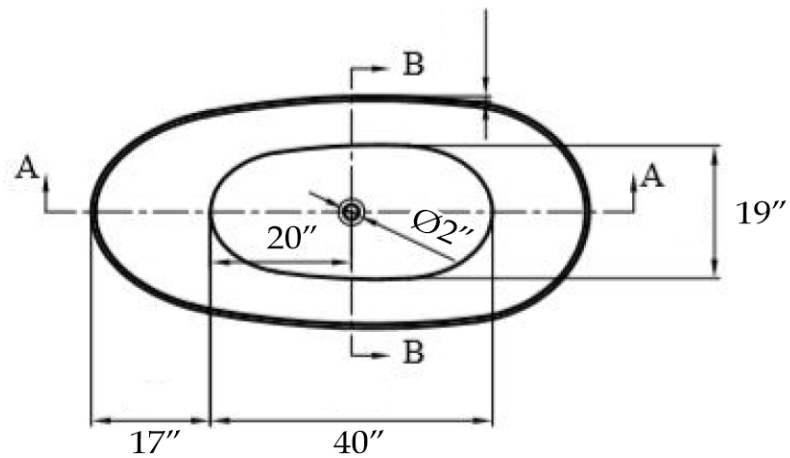

Acrylic Contemporary Tub by Randolph Morris

Item #: RMA92

Volume: 76 gal Weight: 88 lbs

All products and specifications are subject to change without notice. Randolph Morris is not responsible for typographical and/or dimensional errors. Typographical errors are subject to correction.

Note: Rough-in dimensions may vary +/- 1/2" and are subject to change. No responsibility is assumed by Randolph Morris.