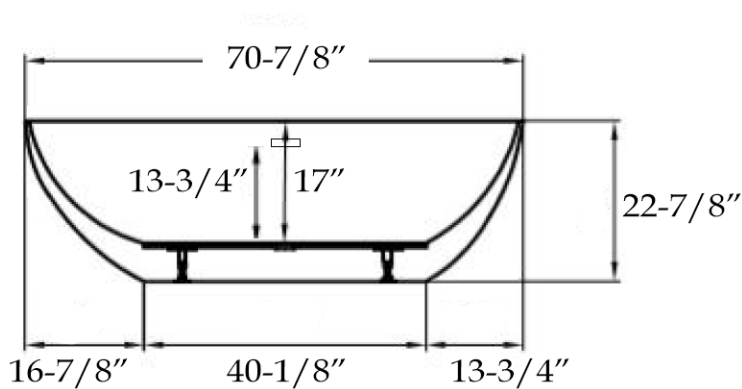

Acrylic Contemporary Tub by Randolph Morris

Item #: RMA92

Volume: 76 gal Weight: 88 lbs

All products and specifications are subject to change without notice. Randolph Morris is not responsible for typographical and/or dimensional errors. Typographical errors are subject to correction.

Note: Rough-in dimensions may vary +/- 1/2" and are subject to change. No responsibility is assumed by Randolph Morris.