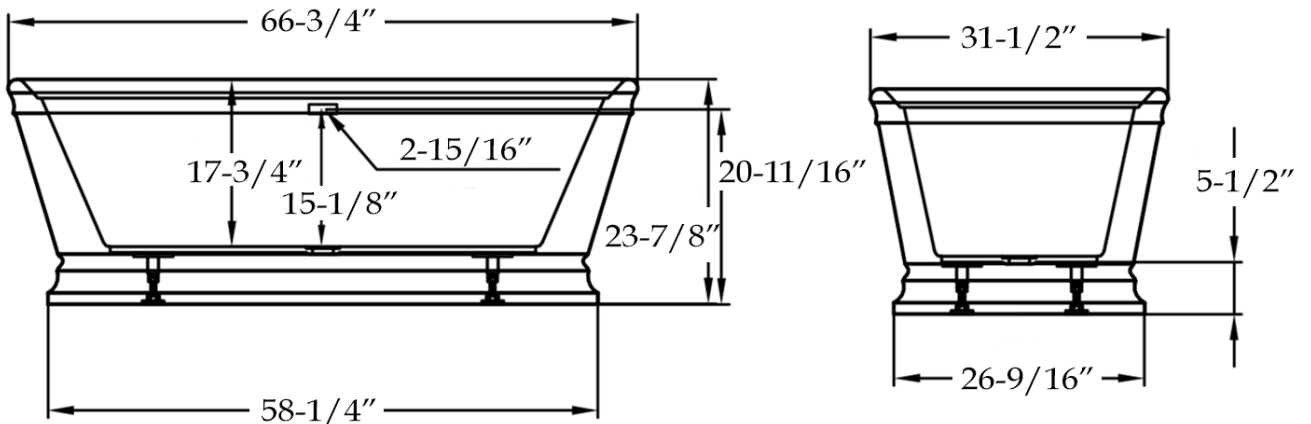

Acrylic Contemporary Tub by Randolph Morris

Item #: RMA7

Volume: 63 gal Weight: 85 lbs

All products and specifications are subject to change without notice. Randolph Morris is not responsible for typographical and/or dimensional errors. Typographical errors are subject to correction.

Note: Rough-in dimensions may vary +/- 1/2" and are subject to change. No responsibility is assumed by Randolph Morris.