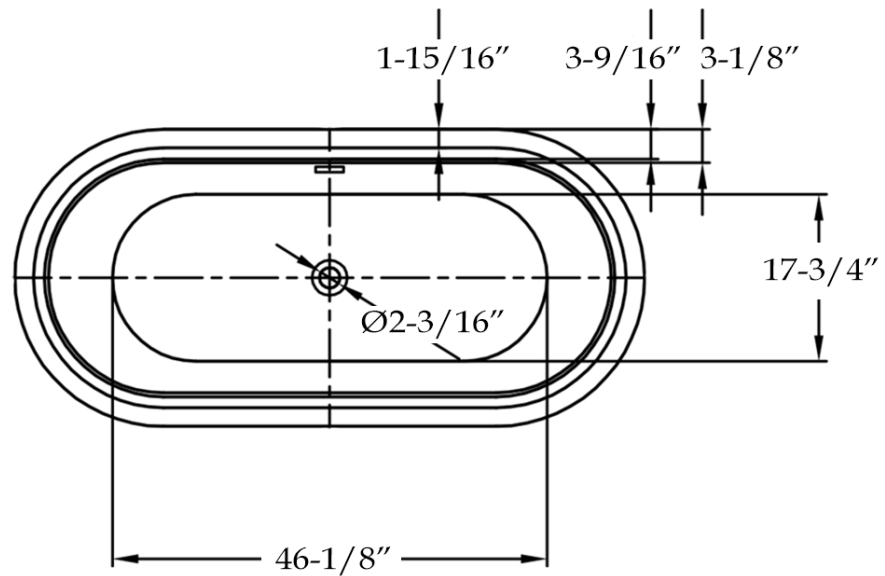

Acrylic Contemporary Tub by Randolph Morris

Item #: RMA7

Volume: 63 gal Weight: 85 lbs

All products and specifications are subject to change without notice. Randolph Morris is not responsible for typographical and/or dimensional errors. Typographical errors are subject to correction.

Note: Rough-in dimensions may vary +/- 1/2" and are subject to change. No responsibility is assumed by Randolph Morris.