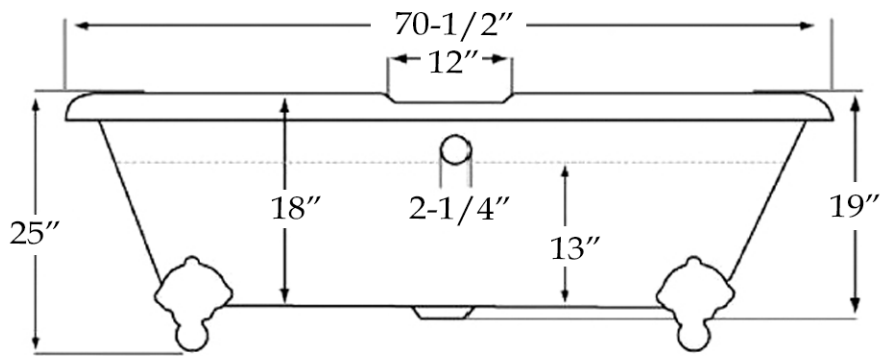

Schematic

Double Ended Clawfoot Tub by Randolph Morris

Acrylic

Item #: RMA71DE7WDI

Volume: 49 gal Weight: 79 lbs Water Depth: 13"

All products and specifications are subject to change without notice. Randolph Morris is not responsible for typographical and/or dimensional errors. Typographical errors are subject to correction.

Note: Rough-in dimensions may vary +/- 1/2" and are subject to change. No responsibility is assumed by Randolph Morris.