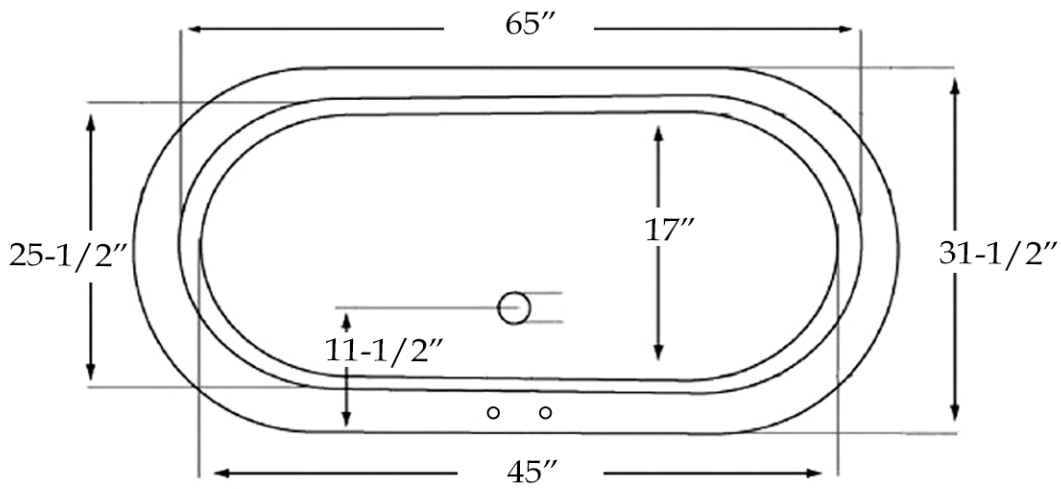

Schematic

Double Ended Clawfoot Tub by Randolph Morris

Acrylic

Item #: RMA71DE7WDI

Volume: 49 gal Weight: 79 lbs Water Depth: 13"

All products and specifications are subject to change without notice. Randolph Morris is not responsible for typographical and/or dimensional errors. Typographical errors are subject to correction.

Note: Rough-in dimensions may vary +/- 1/2" and are subject to change. No responsibility is assumed by Randolph Morris.