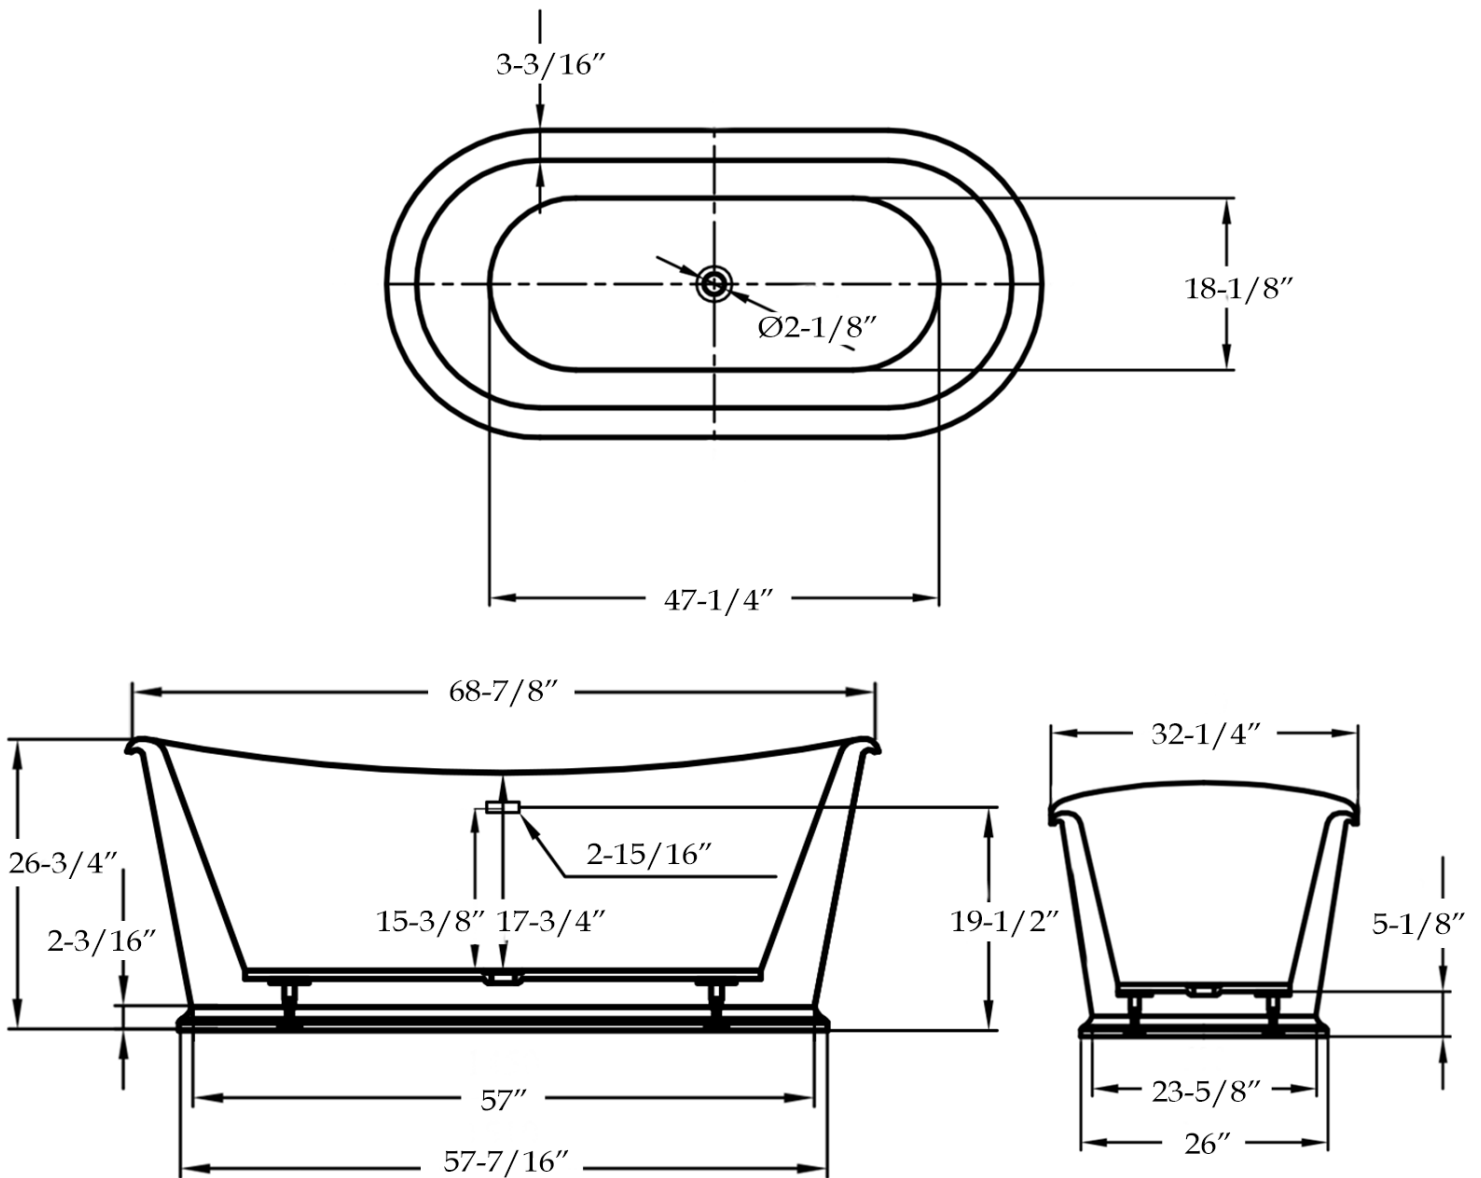

## Acrylic Contemporary Tub by Randolph Morris

Item #: RMA6

Volume: 63 gal      Weight: 88 lbs

All products and specifications are subject to change without notice. Randolph Morris is not responsible for typographical and/or dimensional errors. Typographical errors are subject to correction.

Note: Rough-in dimensions may vary  $\pm 1/2"$  and are subject to change. No responsibility is assumed by Randolph Morris.