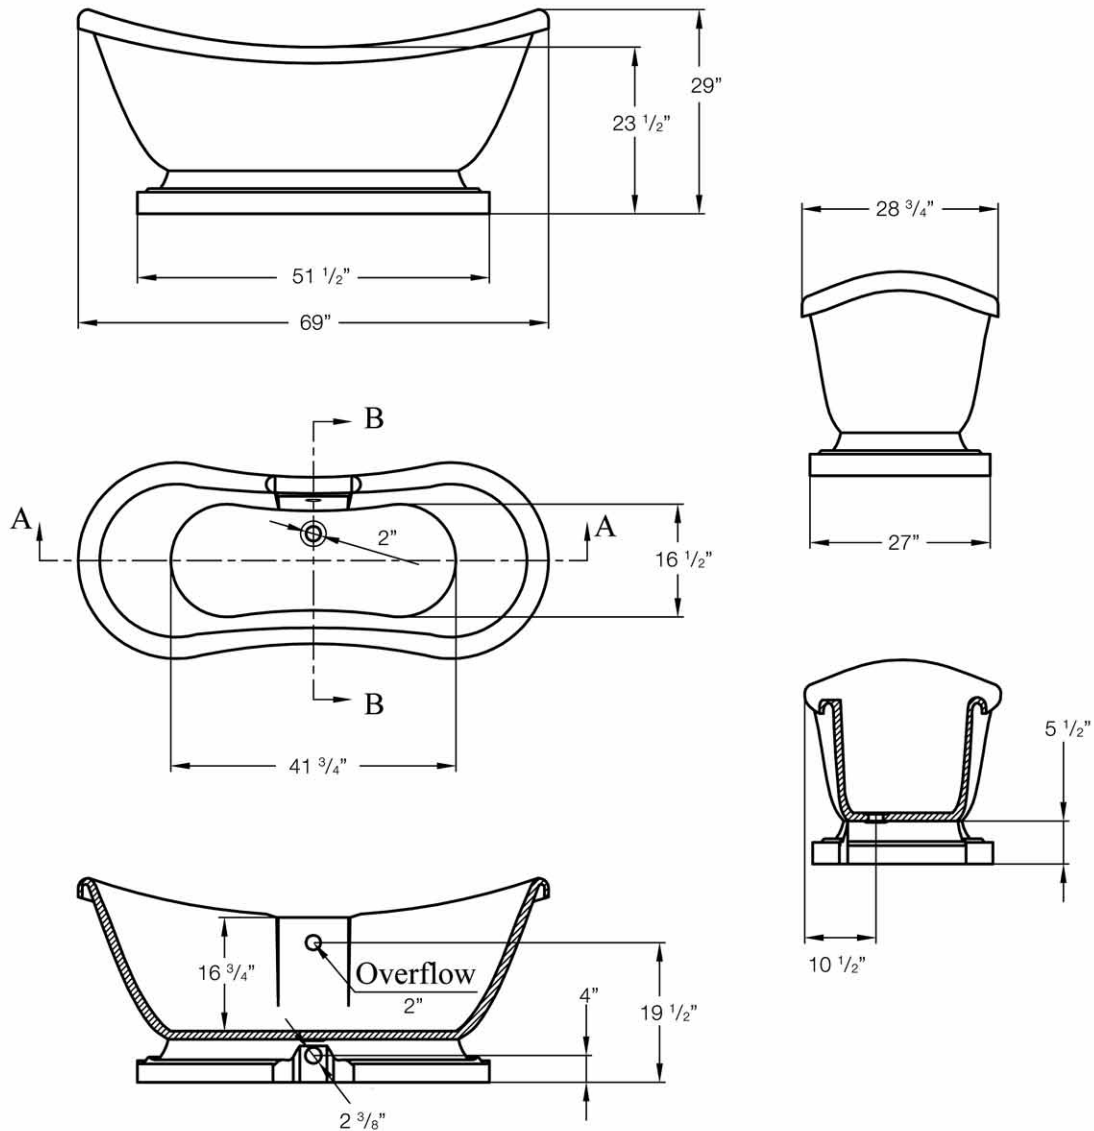

## Double Slipper Pedestal Bathtub by Randolph Morris

Acrylic

Item #: RMA69DS0PW

All products and specifications are subject to change without notice. Randolph Morris is not responsible for typographical and/or dimensional errors. Typographical errors are subject to correction.

Note: Rough-in dimensions may vary +/- 1/2" and are subject to change. No responsibility is assumed by Randolph Morris.