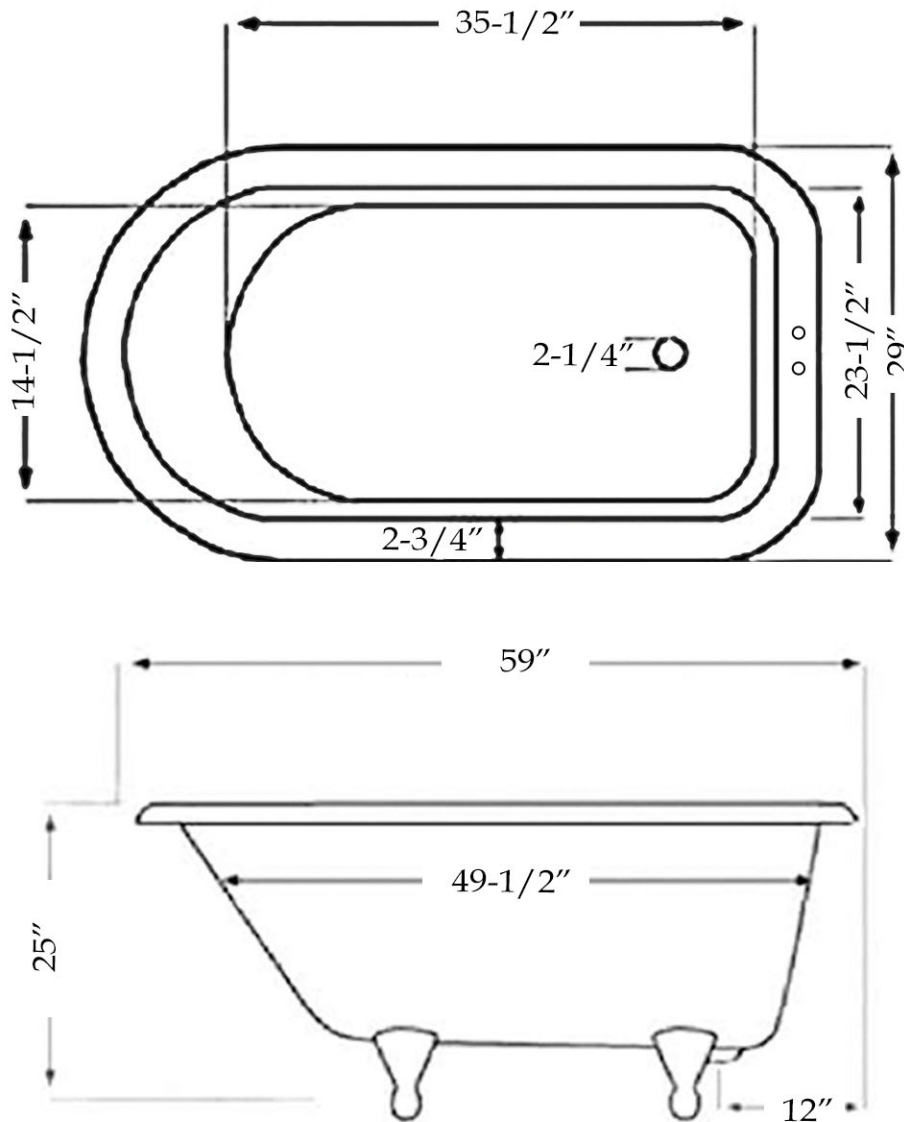

# Schematic

Roll Top Clawfoot Tub  
by Randolph Morris

Acrylic

Item #: RMA60RT3WRB

Volume: 43 gal      Weight: 73 lbs      Water Depth: 13"

All products and specifications are subject to change without notice. Randolph Morris is not responsible for typographical and/or dimensional errors. Typographical errors are subject to correction.

Note: Rough-in dimensions may vary +/- 1/2" and are subject to change. No responsibility is assumed by Randolph Morris.