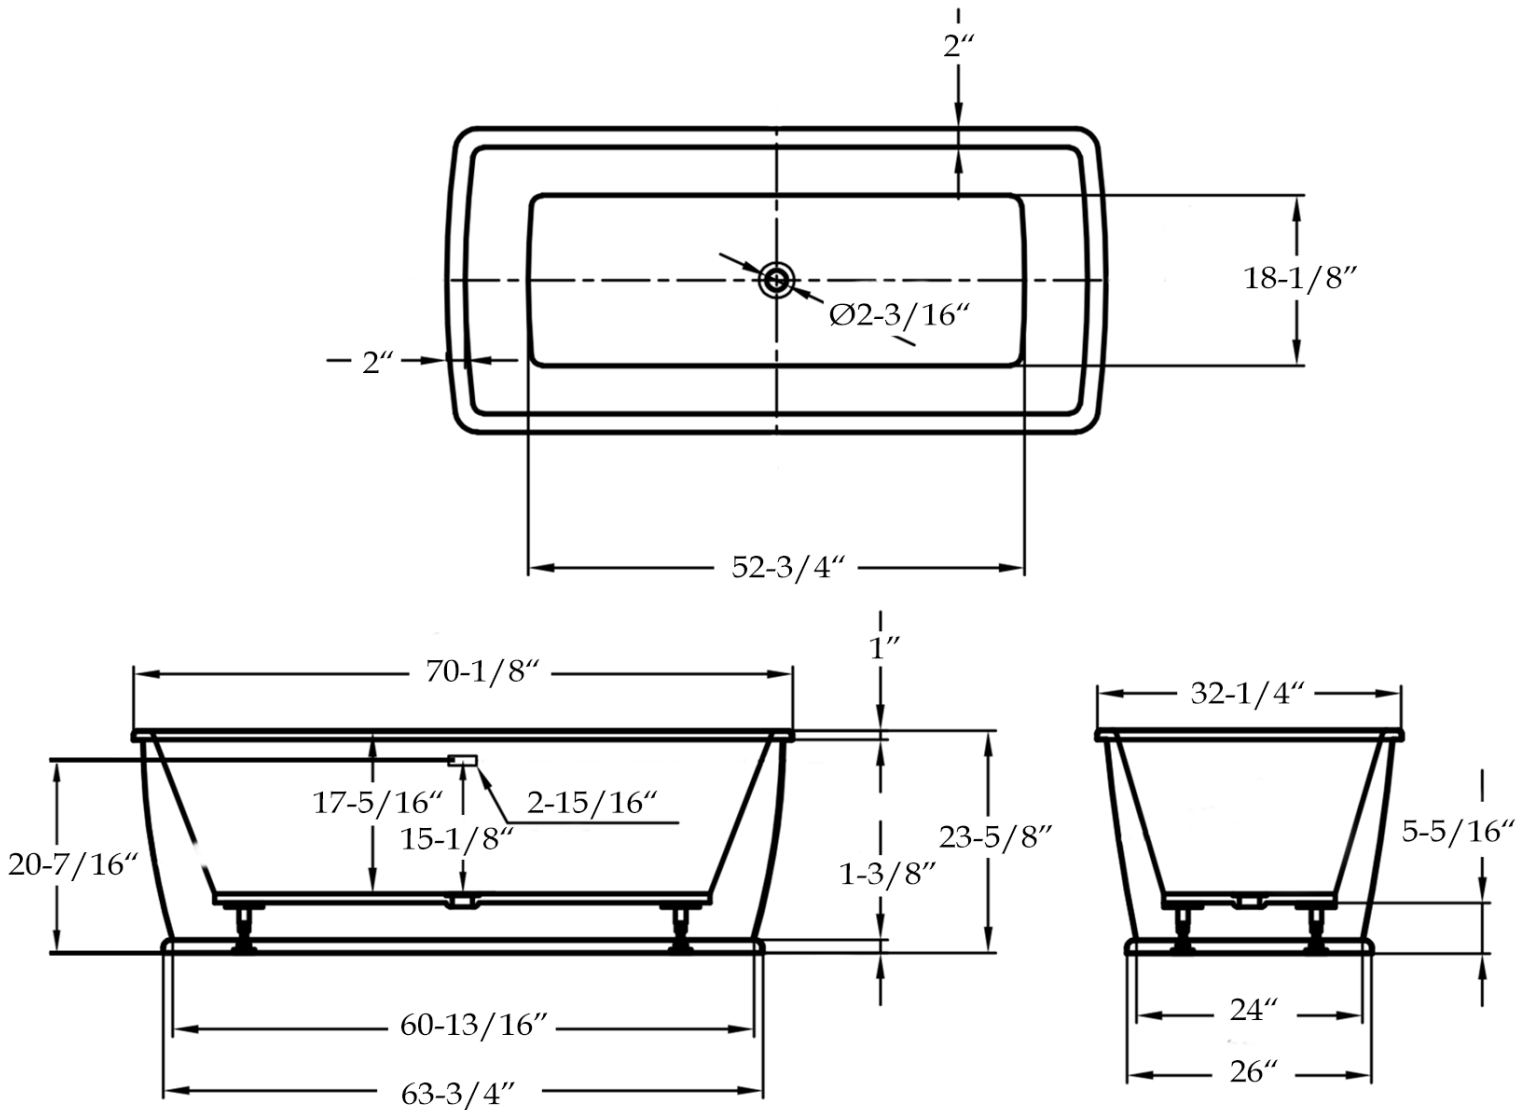

Acrylic Contemporary Tub by Randolph Morris

Item #: RMA5

Volume: 66

Weight: 90 lbs

All products and specifications are subject to change without notice. Randolph Morris is not responsible for typographical and/or dimensional errors. Typographical errors are subject to correction.

Note: Rough-in dimensions may vary +/- 1/2" and are subject to change. No responsibility is assumed by Randolph Morris.