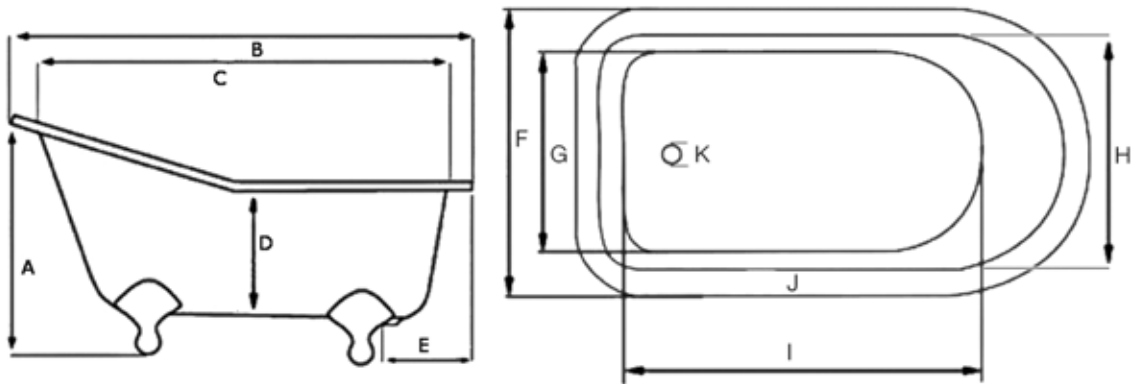

Slipper Clawfoot Bathtub with Round Rim

by Randolph Morris

Schematic

Acrylic

TECHNICAL INFORMATION

DIMENSIONS (INCHES)

	A	B	C	D	E	F	G	H	I	J	K
54	30 ¹ / ₂	54 ¹ / ₂	49	19	12 ¹ / ₂	28	16 ¹ / ₂	22 ¹ / ₂	34 ¹ / ₂	2 ³ / ₄	2 ¹ / ₅
57	30 ⁵ / ₈	57	51	19	12 ¹ / ₂	28	16 ¹ / ₂	22 ¹ / ₂	36	2 ³ / ₄	2 ¹ / ₅

	54	57
EMPTY (LB)	57	60
FILLED (LB)	350	361
CAPACITY (GAL)	42	43
WATER DEPTH (IN)	13	13

Approximate Measurements

All products and specifications are subject to change without notice. Randolph Morris is not responsible for typographical and/or dimensional errors. Typographical errors are subject to correction.

Note: Rough-in dimensions may vary +/- 1/2" and are subject to change. No responsibility is assumed by Randolph Morris.