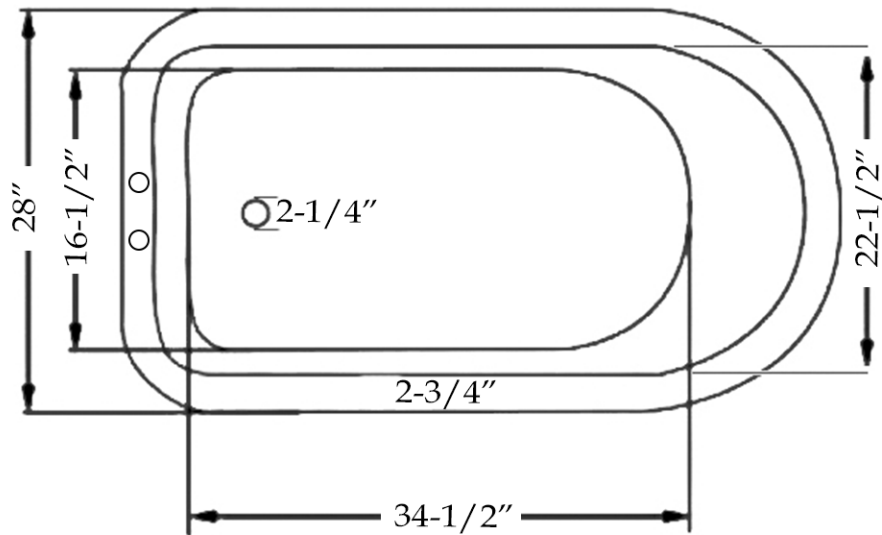

# Schematic

## Slipper Clawfoot Tub with Round Rim by Randolph Morris

Acrylic

Item #: RMA54SL7WSI

Volume: 42 gal      Weight: 57 lbs      Water Depth: 13"

All products and specifications are subject to change without notice. Randolph Morris is not responsible for typographical and/or dimensional errors. Typographical errors are subject to correction.

Note: Rough-in dimensions may vary +/- 1/2" and are subject to change. No responsibility is assumed by Randolph Morris.