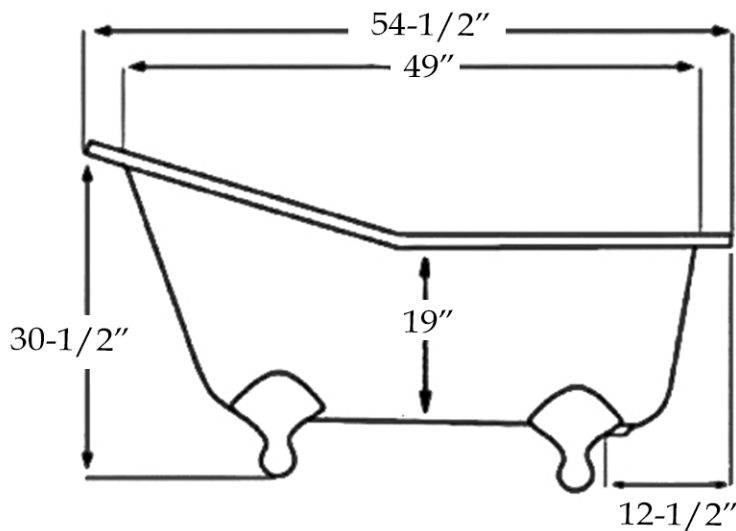

# Schematic

## Slipper Clawfoot Tub with Round Rim by Randolph Morris

Acrylic

Item #: RMA54SL7WSI

Volume: 42 gal      Weight: 57 lbs      Water Depth: 13"

All products and specifications are subject to change without notice. Randolph Morris is not responsible for typographical and/or dimensional errors. Typographical errors are subject to correction.

Note: Rough-in dimensions may vary +/- 1/2" and are subject to change. No responsibility is assumed by Randolph Morris.