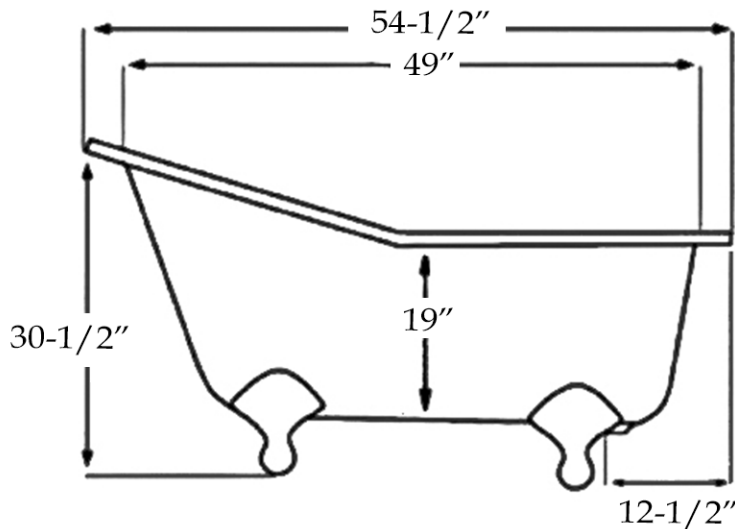

Schematic

Slipper Clawfoot Tub with Round Rim by Randolph Morris

Acrylic

Item #: RMA54SL0WSI

Volume: 42 gal Weight: 57 lbs Water Depth: 13"

All products and specifications are subject to change without notice. Randolph Morris is not responsible for typographical and/or dimensional errors. Typographical errors are subject to correction.

Note: Rough-in dimensions may vary +/- 1/2" and are subject to change. No responsibility is assumed by Randolph Morris.