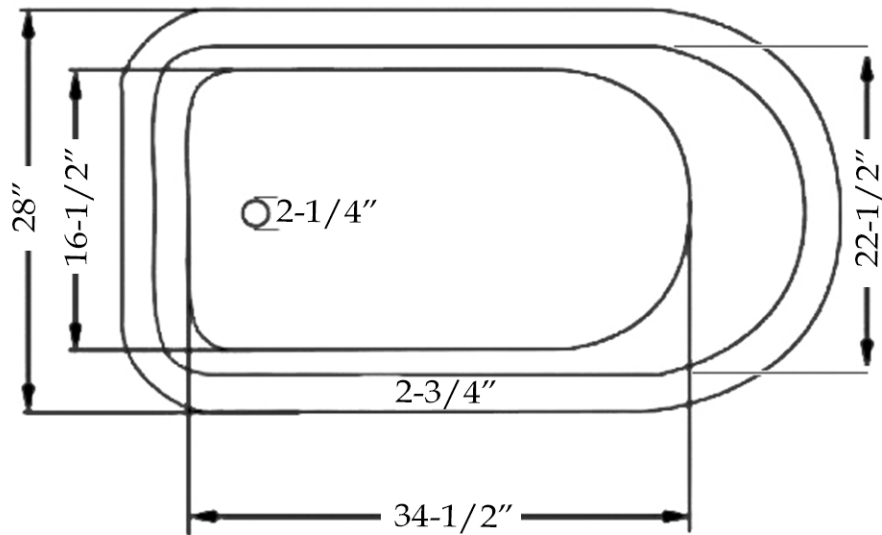

Schematic

Slipper Clawfoot Tub with Round Rim by Randolph Morris

Acrylic

Item #: RMA54SL0WSI

Volume: 42 gal Weight: 57 lbs Water Depth: 13"

All products and specifications are subject to change without notice. Randolph Morris is not responsible for typographical and/or dimensional errors. Typographical errors are subject to correction.

Note: Rough-in dimensions may vary +/- 1/2" and are subject to change. No responsibility is assumed by Randolph Morris.