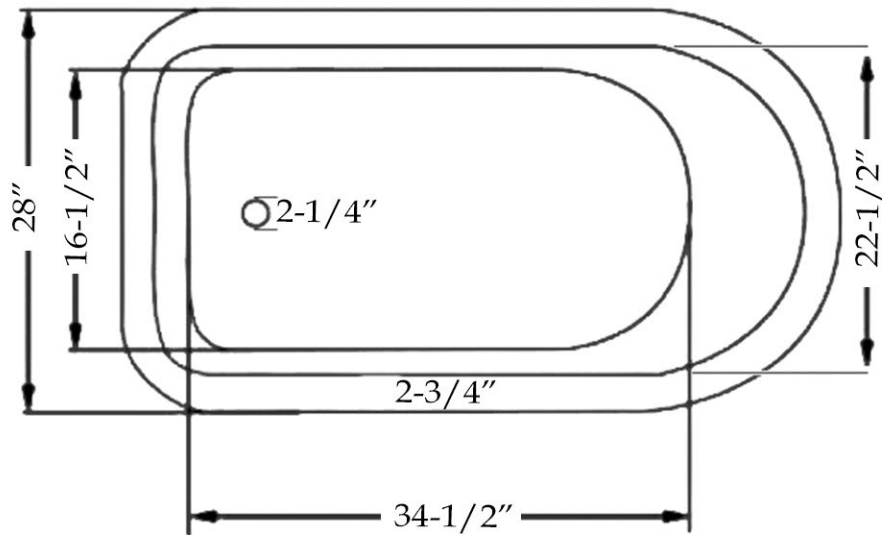

# Schematic

## Slipper Clawfoot Tub with Round Rim by Randolph Morris

Acrylic

Item #: RMA54SL0WLP

Volume: 42 gal      Weight: 57 lbs      Water Depth: 13"

All products and specifications are subject to change without notice. Randolph Morris is not responsible for typographical and/or dimensional errors. Typographical errors are subject to correction.

Note: Rough-in dimensions may vary +/- 1/2" and are subject to change. No responsibility is assumed by Randolph Morris.