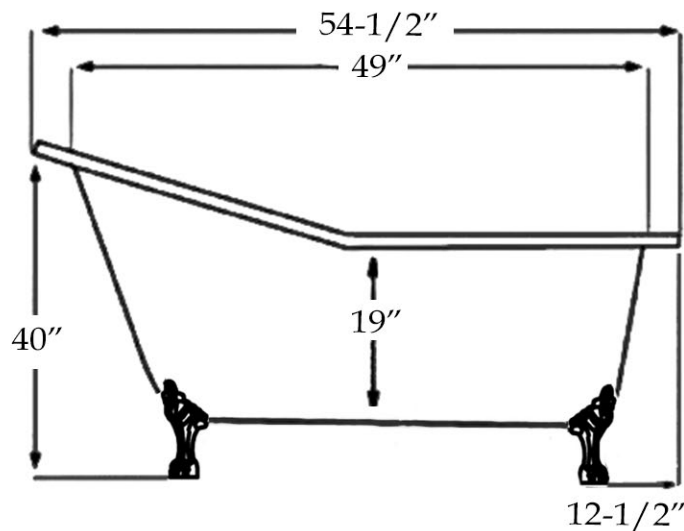

# Schematic

## Slipper Clawfoot Tub with Round Rim by Randolph Morris

Acrylic

Item #: RMA54SL0WLP

Volume: 42 gal      Weight: 57 lbs      Water Depth: 13"

All products and specifications are subject to change without notice. Randolph Morris is not responsible for typographical and/or dimensional errors. Typographical errors are subject to correction.

Note: Rough-in dimensions may vary +/- 1/2" and are subject to change. No responsibility is assumed by Randolph Morris.