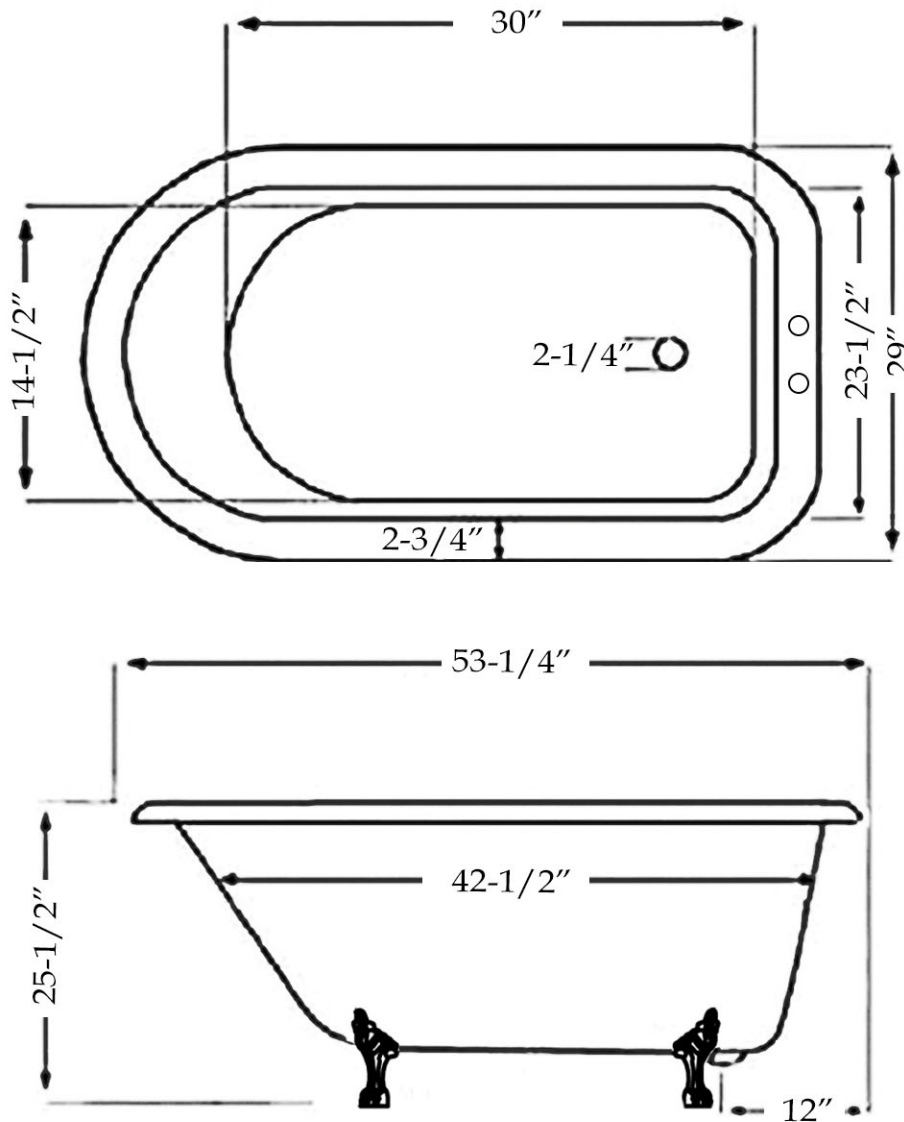

Schematic

Roll Top Clawfoot Tub
by Randolph Morris

Acrylic

Item #: RMA54RT7WLP

Volume: 42 gal Weight: 71 lbs Water Depth: 13"

All products and specifications are subject to change without notice. Randolph Morris is not responsible for typographical and/or dimensional errors. Typographical errors are subject to correction.

Note: Rough-in dimensions may vary +/- 1/2" and are subject to change. No responsibility is assumed by Randolph Morris.