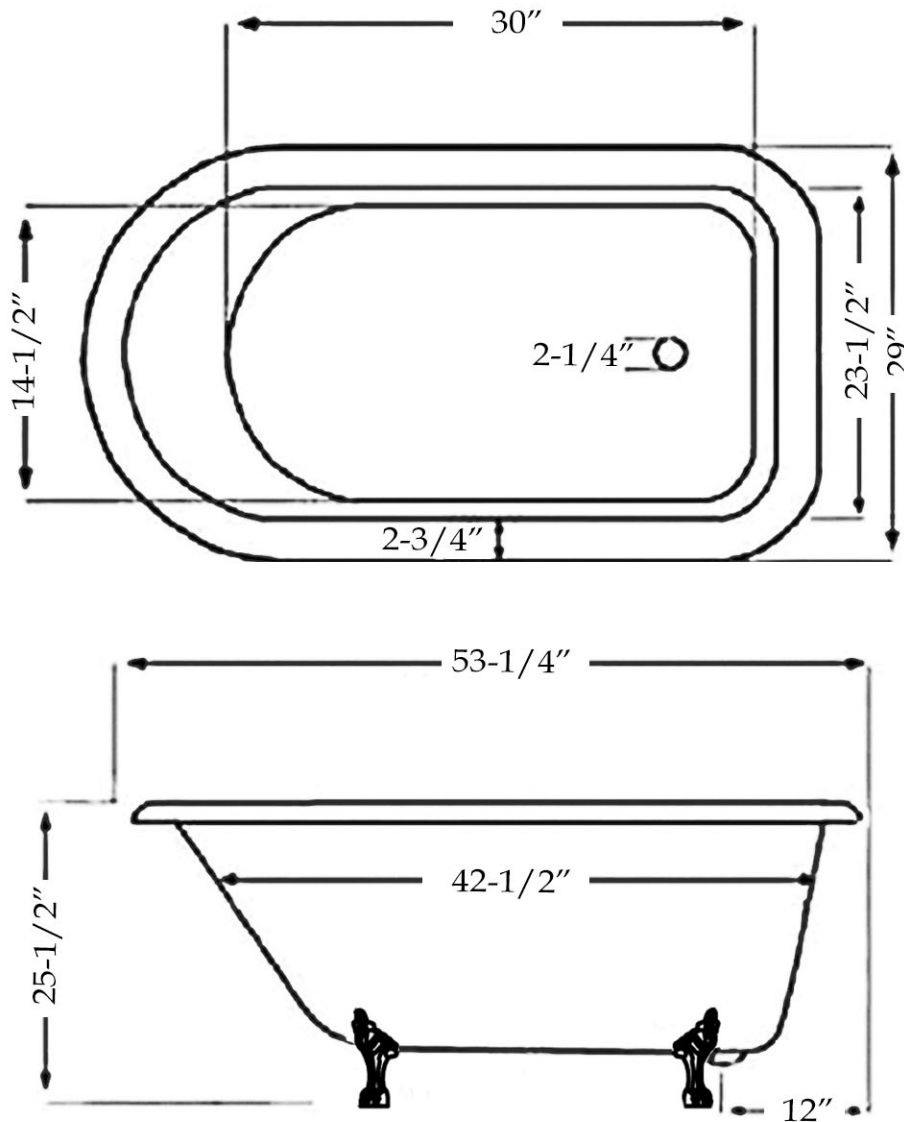

Roll Top Clawfoot Tub by Randolph Morris

Acrylic

Item #: RMA54RT0WLP

Volume: 42 gal Weight: 71 lbs Water Depth: 13"

All products and specifications are subject to change without notice. Randolph Morris is not responsible for typographical and/or dimensional errors. Typographical errors are subject to correction.

Note: Rough-in dimensions may vary +/- 1/2" and are subject to change. No responsibility is assumed by Randolph Morris.