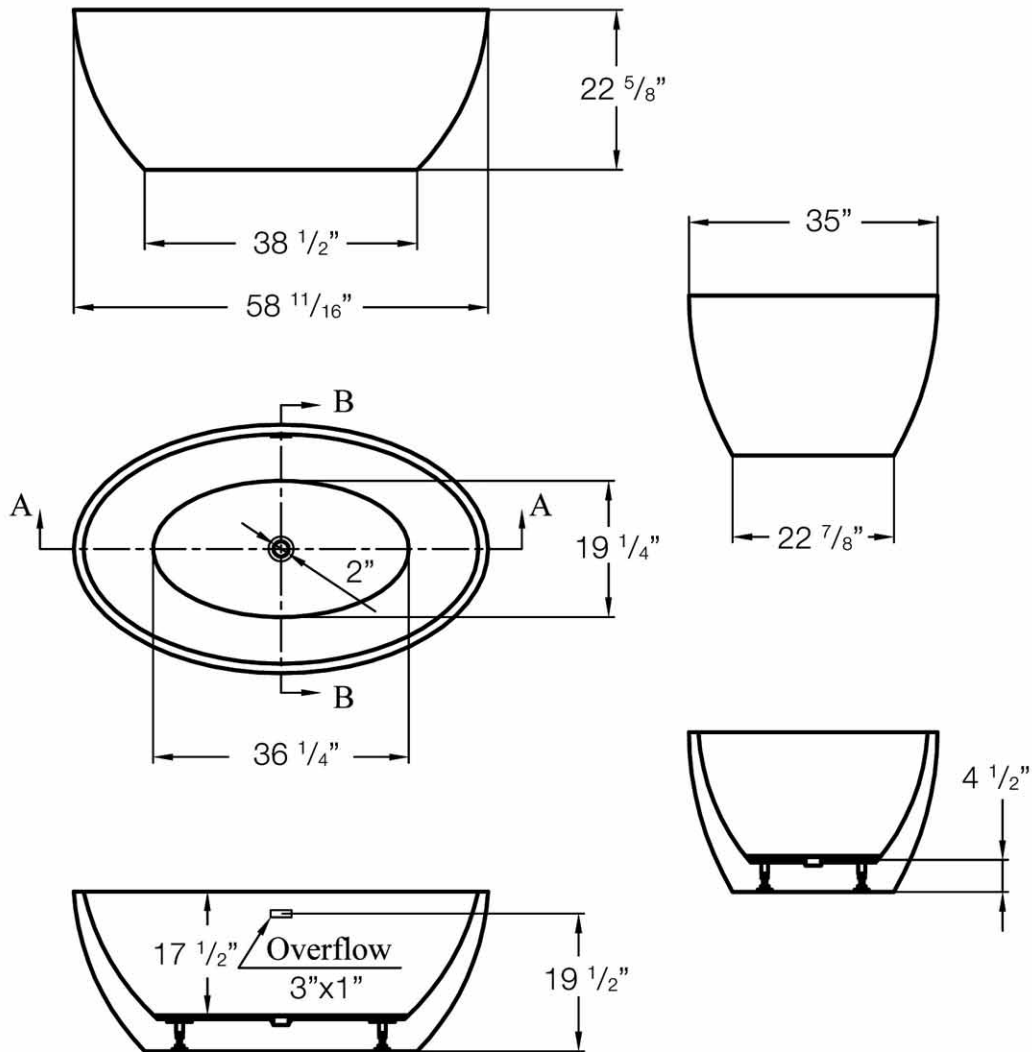

Contemporary Freestanding Bathtub by Randolph Morris

Acrylic

Item #: RMA370

All products and specifications are subject to change without notice. Randolph Morris is not responsible for typographical and/or dimensional errors. Typographical errors are subject to correction.

Note: Rough-in dimensions may vary +/- 1/2" and are subject to change. No responsibility is assumed by Randolph Morris.