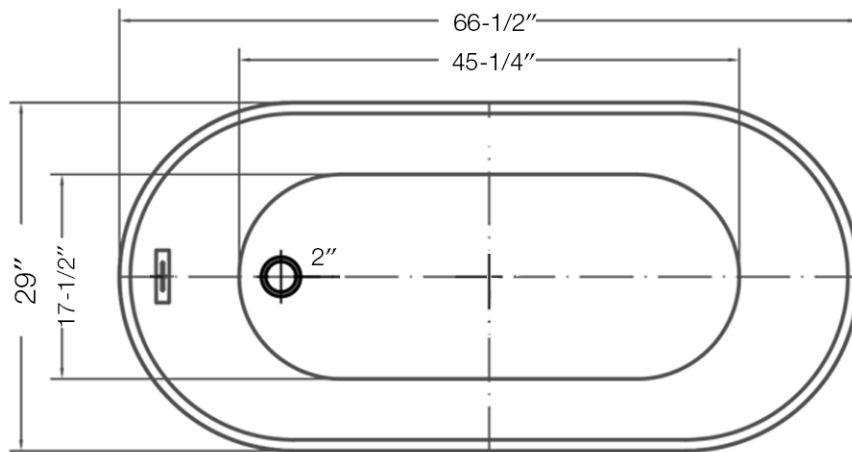

## Double End Freestanding Tub by Randolph Morris

Item #: RMA170

Volume: 60 gal

Weight: 93 lbs

All products and specifications are subject to change without notice. Randolph Morris is not responsible for typographical and/or dimensional errors. Typographical errors are subject to correction.

Note: Rough-in dimensions may vary +/- 1/2" and are subject to change. No responsibility is assumed by Randolph Morris.