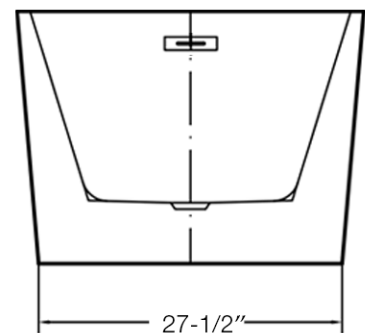

## Double End Freestanding Tub by Randolph Morris

Item #: RMA170

Volume: 60 gal

Weight: 93 lbs

All products and specifications are subject to change without notice. Randolph Morris is not responsible for typographical and/or dimensional errors. Typographical errors are subject to correction.

Note: Rough-in dimensions may vary +/- 1/2" and are subject to change. No responsibility is assumed by Randolph Morris.