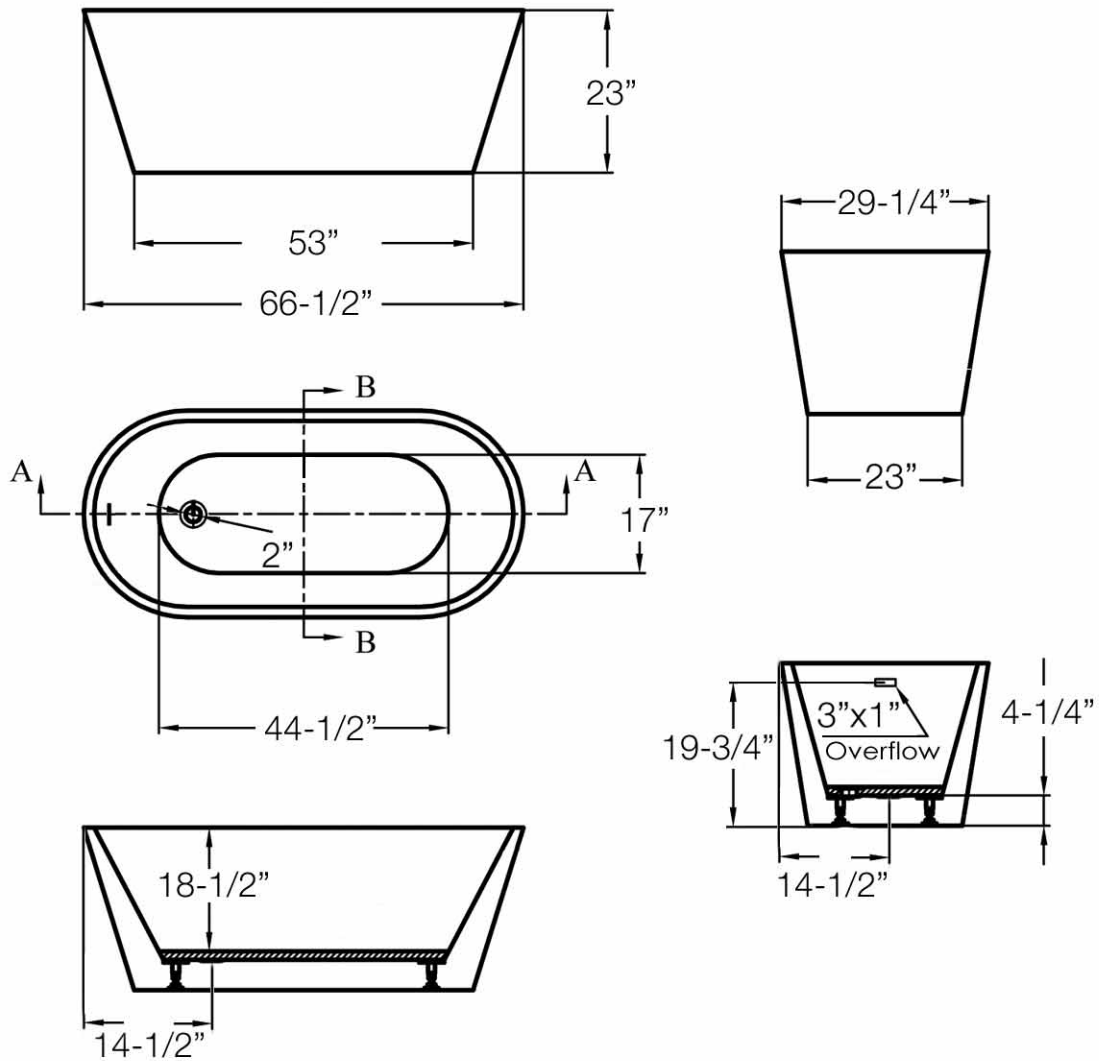

Double Ended Freestanding Bathtub by Randolph Morris

Acrylic

Item #: RMA170

All products and specifications are subject to change without notice. Randolph Morris is not responsible for typographical and/or dimensional errors. Typographical errors are subject to correction.

Note: Rough-in dimensions may vary +/- 1/2" and are subject to change. No responsibility is assumed by Randolph Morris.