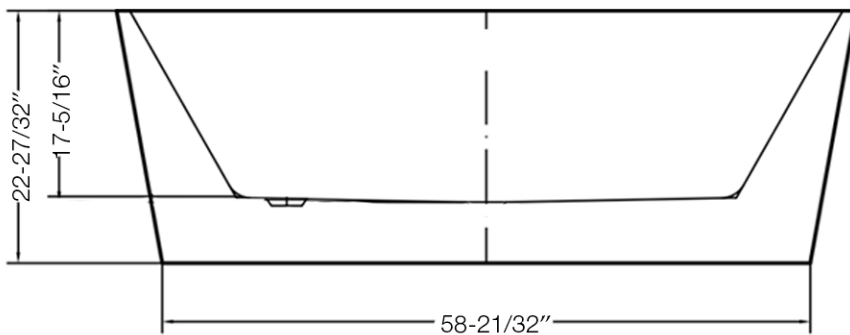

## Double End Freestanding Tub by Randolph Morris

Item #: RMA170

Volume: 60 gal

Weight: 93 lbs

All products and specifications are subject to change without notice. Randolph Morris is not responsible for typographical and/or dimensional errors. Typographical errors are subject to correction.

Note: Rough-in dimensions may vary +/- 1/2" and are subject to change. No responsibility is assumed by Randolph Morris.