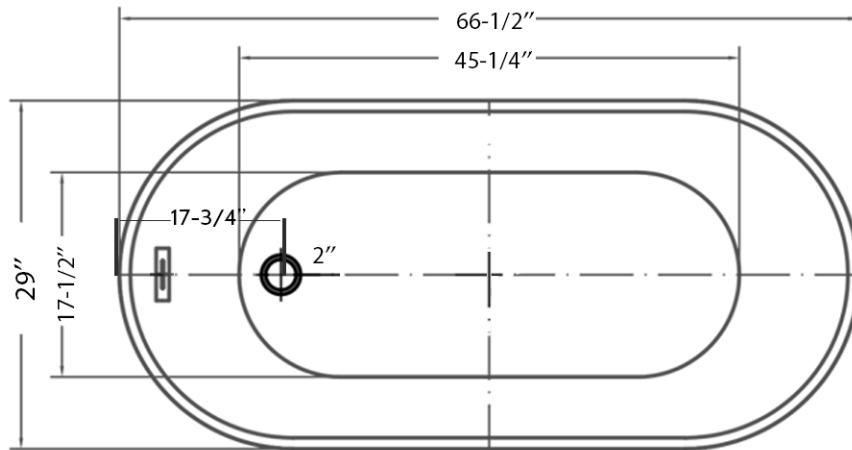

Double End Freestanding Tub  
by Randolph Morris

Item #: RMA170

Volume: 60 gal

Weight: 93 lbs

All products and specifications are subject to change without notice. Randolph Morris is not responsible for typographical and/or dimensional errors. Typographical errors are subject to correction.

Note: Rough-in dimensions may vary +/- 1/2" and are subject to change. No responsibility is assumed by Randolph Morris.