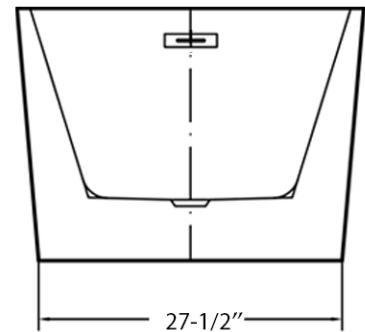

Double End Freestanding Tub  
by Randolph Morris

Item #: RMA170

Volume: 60 gal

Weight: 93 lbs

All products and specifications are subject to change without notice. Randolph Morris is not responsible for typographical and/or dimensional errors. Typographical errors are subject to correction.

Note: Rough-in dimensions may vary +/- 1/2" and are subject to change. No responsibility is assumed by Randolph Morris.