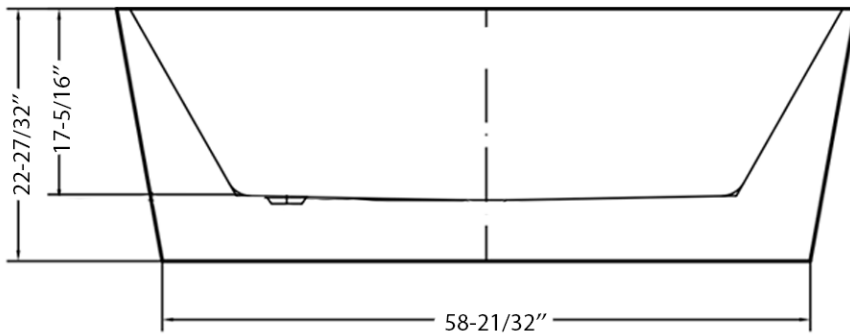

Double End Freestanding Tub  
by Randolph Morris

Item #: RMA170

Volume: 60 gal

Weight: 93 lbs

All products and specifications are subject to change without notice. Randolph Morris is not responsible for typographical and/or dimensional errors. Typographical errors are subject to correction.

Note: Rough-in dimensions may vary +/- 1/2" and are subject to change. No responsibility is assumed by Randolph Morris.