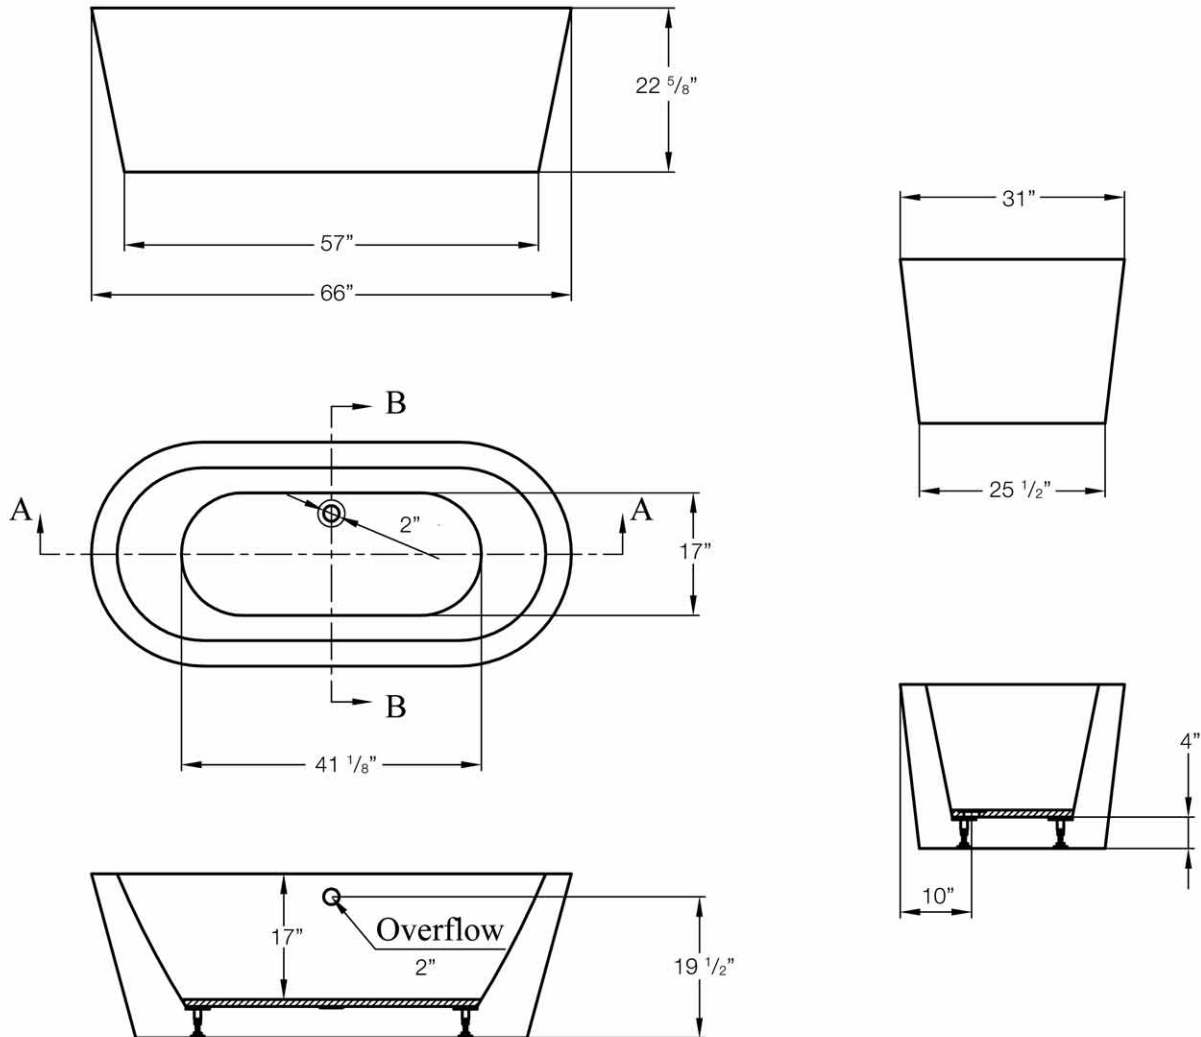

Double Ended Freestanding Bathtub by Randolph Morris

Acrylic

Item #: RMA120

All products and specifications are subject to change without notice. Randolph Morris is not responsible for typographical and/or dimensional errors. Typographical errors are subject to correction.

Note: Rough-in dimensions may vary +/- 1/2" and are subject to change. No responsibility is assumed by Randolph Morris.