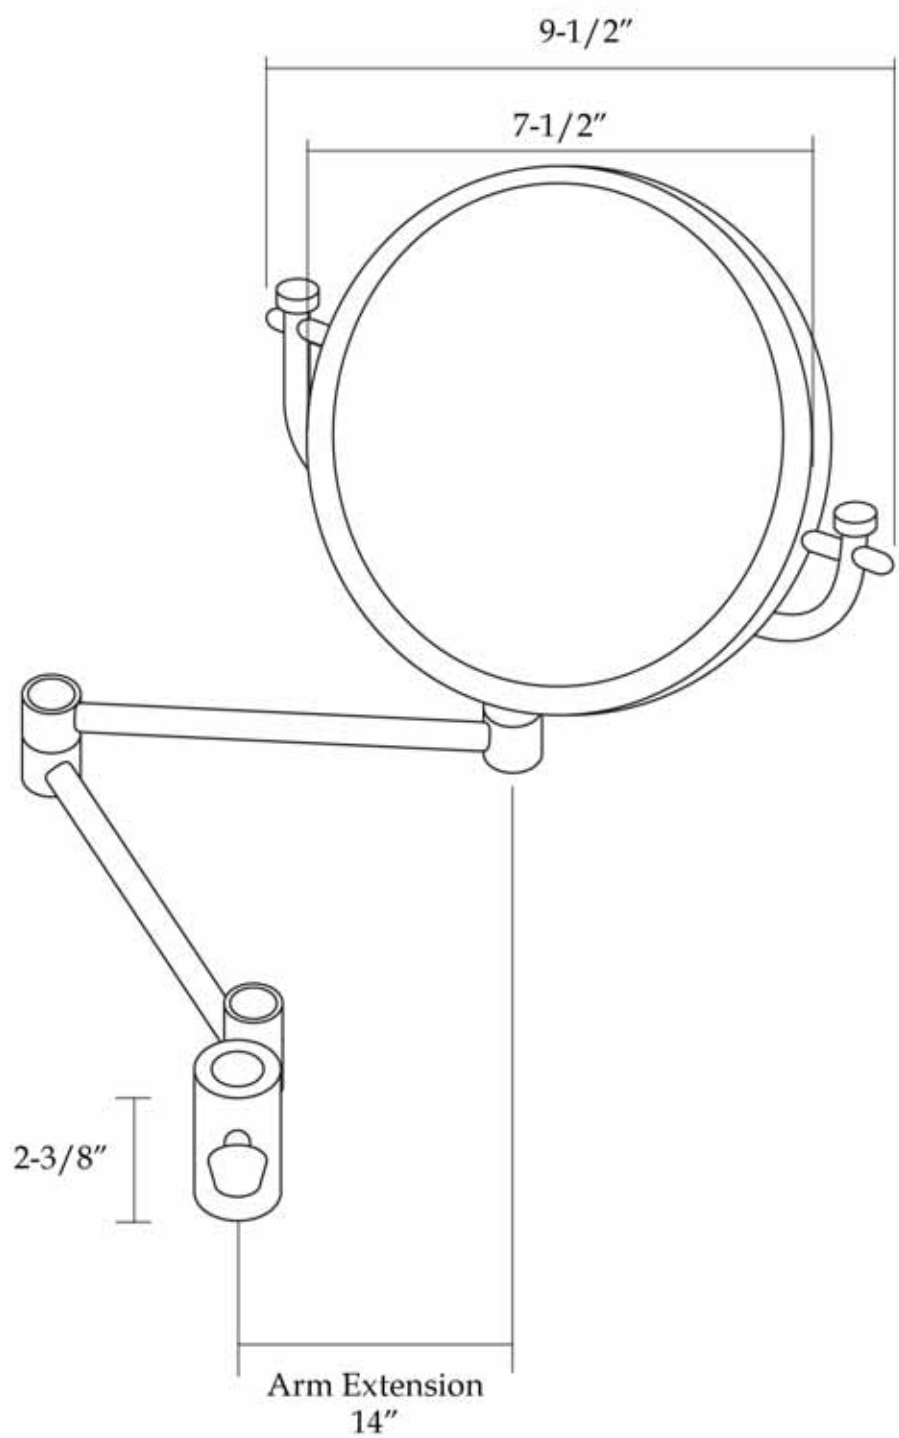

Riser Mirror
Sku #: RM985

Approximate Measurements

All products and specifications are subject to change without notice. Randolph Morris is not responsible for typographical and/or dimensional errors. Typographical errors are subject to correction.

Note: Rough-in dimensions may vary +/- 1/2" and are subject to change. No responsibility is assumed by Randolph Morris.