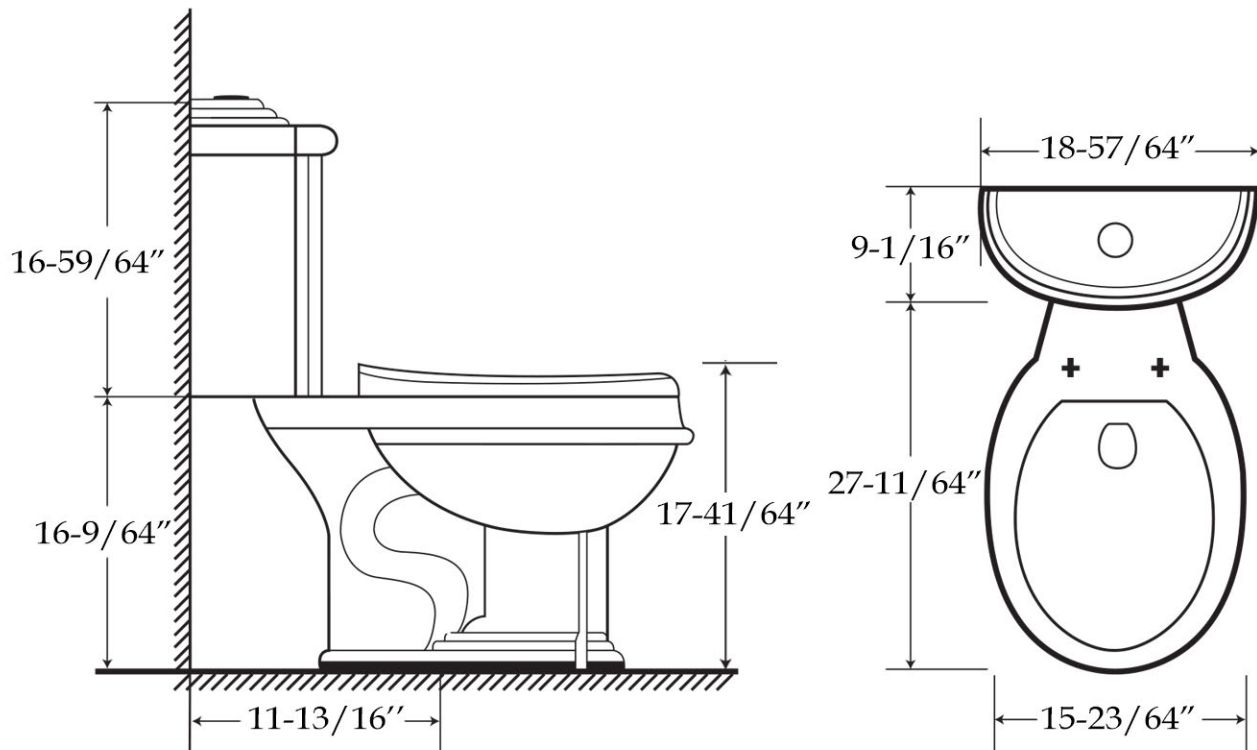

Toilet by Randolph Morris

Item #: RM939

All products and specifications are subject to change without notice. Randolph Morris is not responsible for typographical and/or dimensional errors. Typographical errors are subject to correction.

Note: Rough-in dimensions may vary +/- 1/2" and are subject to change. No responsibility is assumed by Randolph Morris.