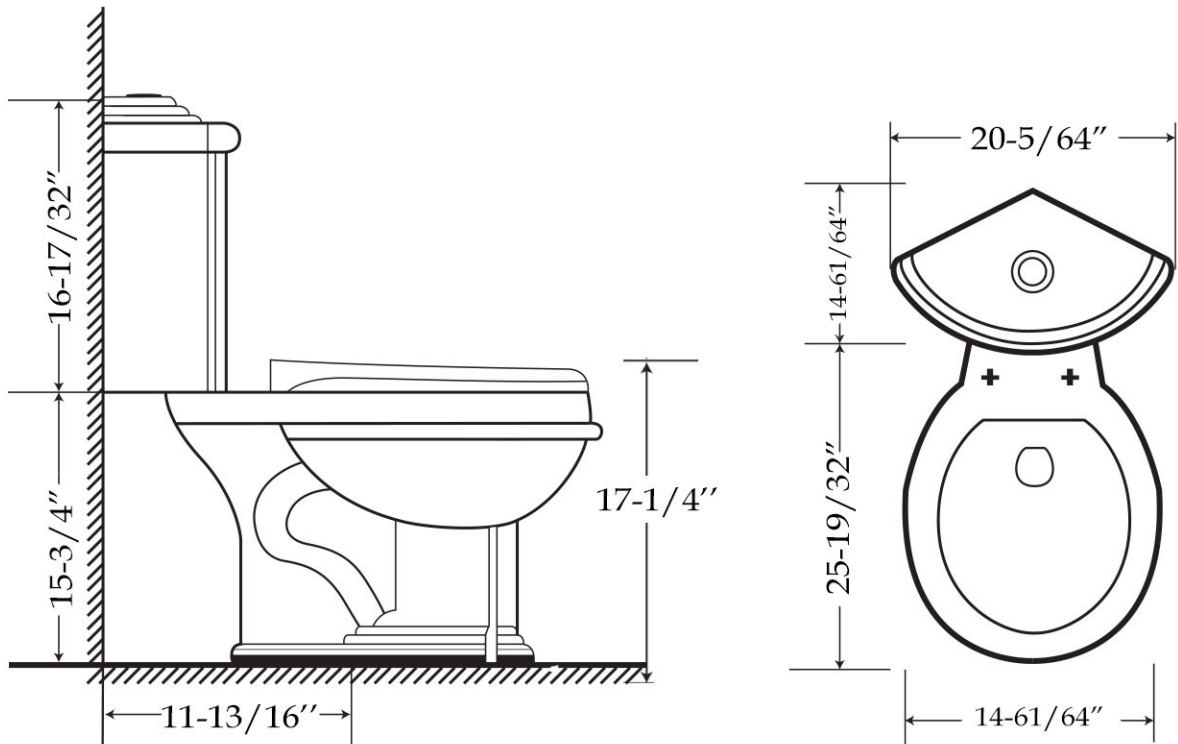

Toilet by Randolph Morris

Item #: RM939-CORNER

All products and specifications are subject to change without notice. Randolph Morris is not responsible for typographical and/or dimensional errors. Typographical errors are subject to correction.

Note: Rough-in dimensions may vary +/- 1/2" and are subject to change. No responsibility is assumed by Randolph Morris.