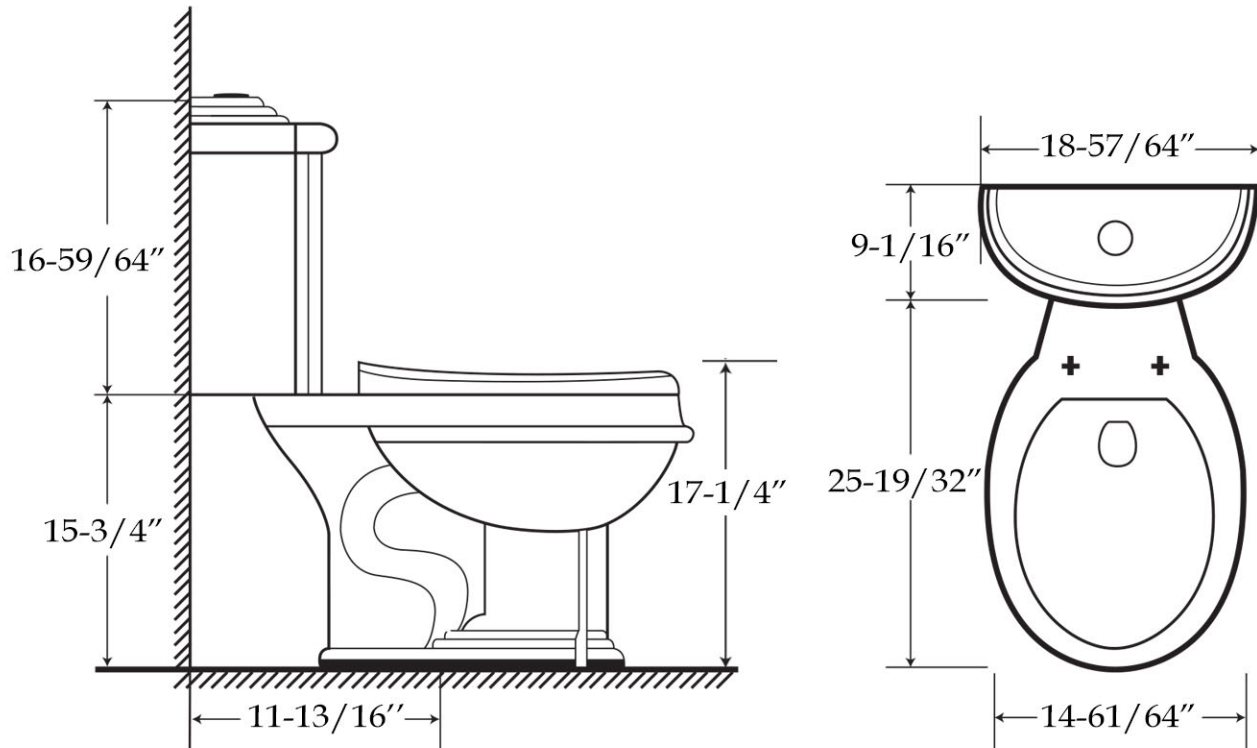

Toilet by Randolph Morris

Item #: RM937

All products and specifications are subject to change without notice. Randolph Morris is not responsible for typographical and/or dimensional errors. Typographical errors are subject to correction.

Note: Rough-in dimensions may vary +/- 1/2" and are subject to change. No responsibility is assumed by Randolph Morris.