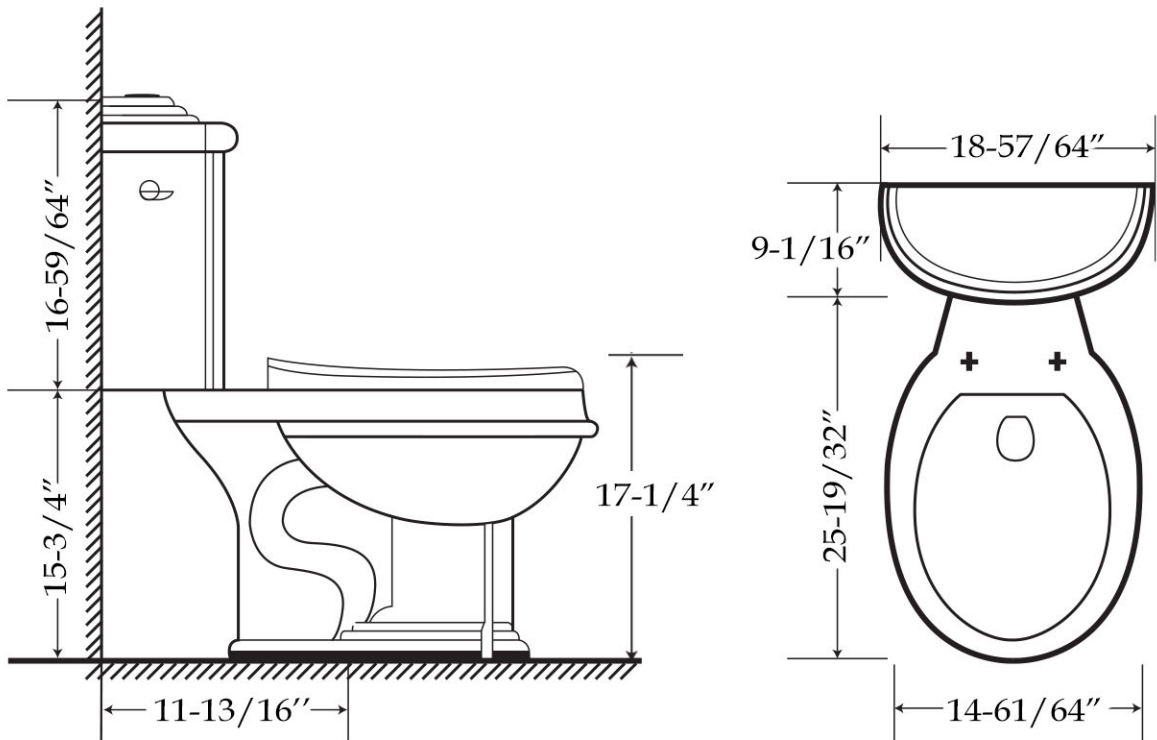

Toilet by Randolph Morris

Item #: RM937-SIDE

All products and specifications are subject to change without notice. Randolph Morris is not responsible for typographical and/or dimensional errors. Typographical errors are subject to correction.

Note: Rough-in dimensions may vary $\pm 1/2\text{'}$ and are subject to change. No responsibility is assumed by Randolph Morris.