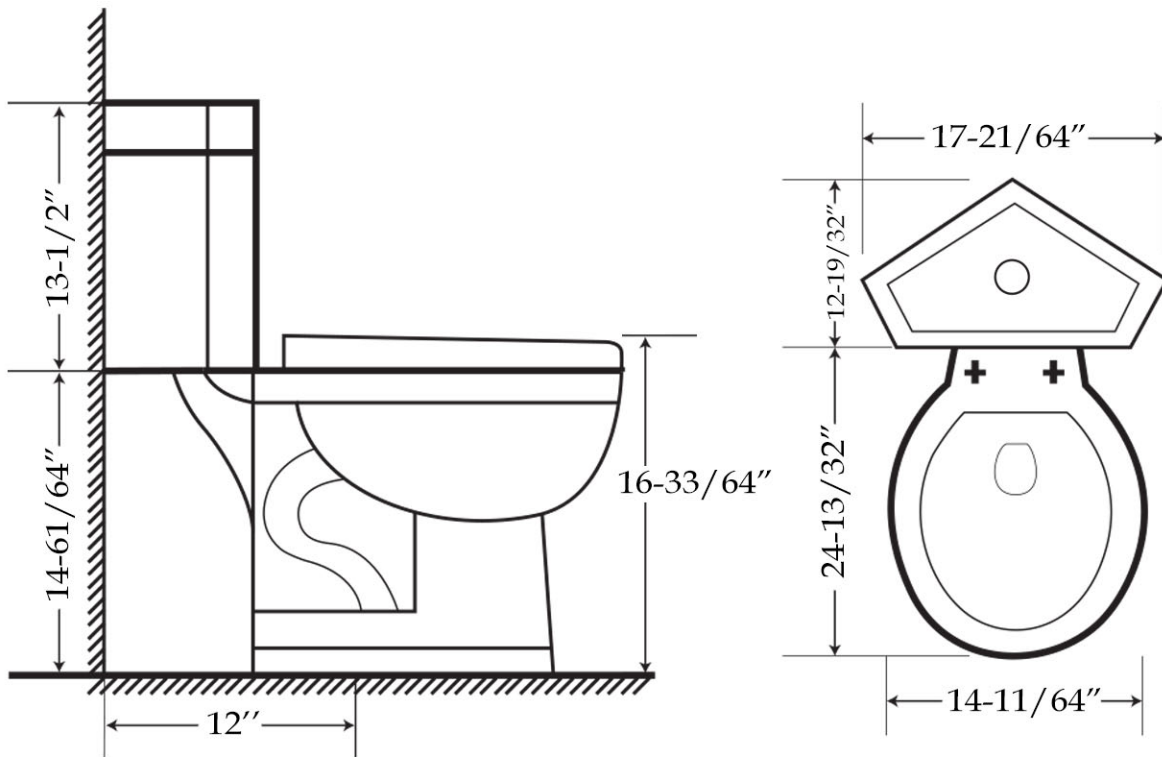

Toilet by Randolph Morris

Item #: RM918-CORNER

All products and specifications are subject to change without notice. Randolph Morris is not responsible for typographical and/or dimensional errors. Typographical errors are subject to correction.

Note: Rough-in dimensions may vary +/- 1/2" and are subject to change. No responsibility is assumed by Randolph Morris.