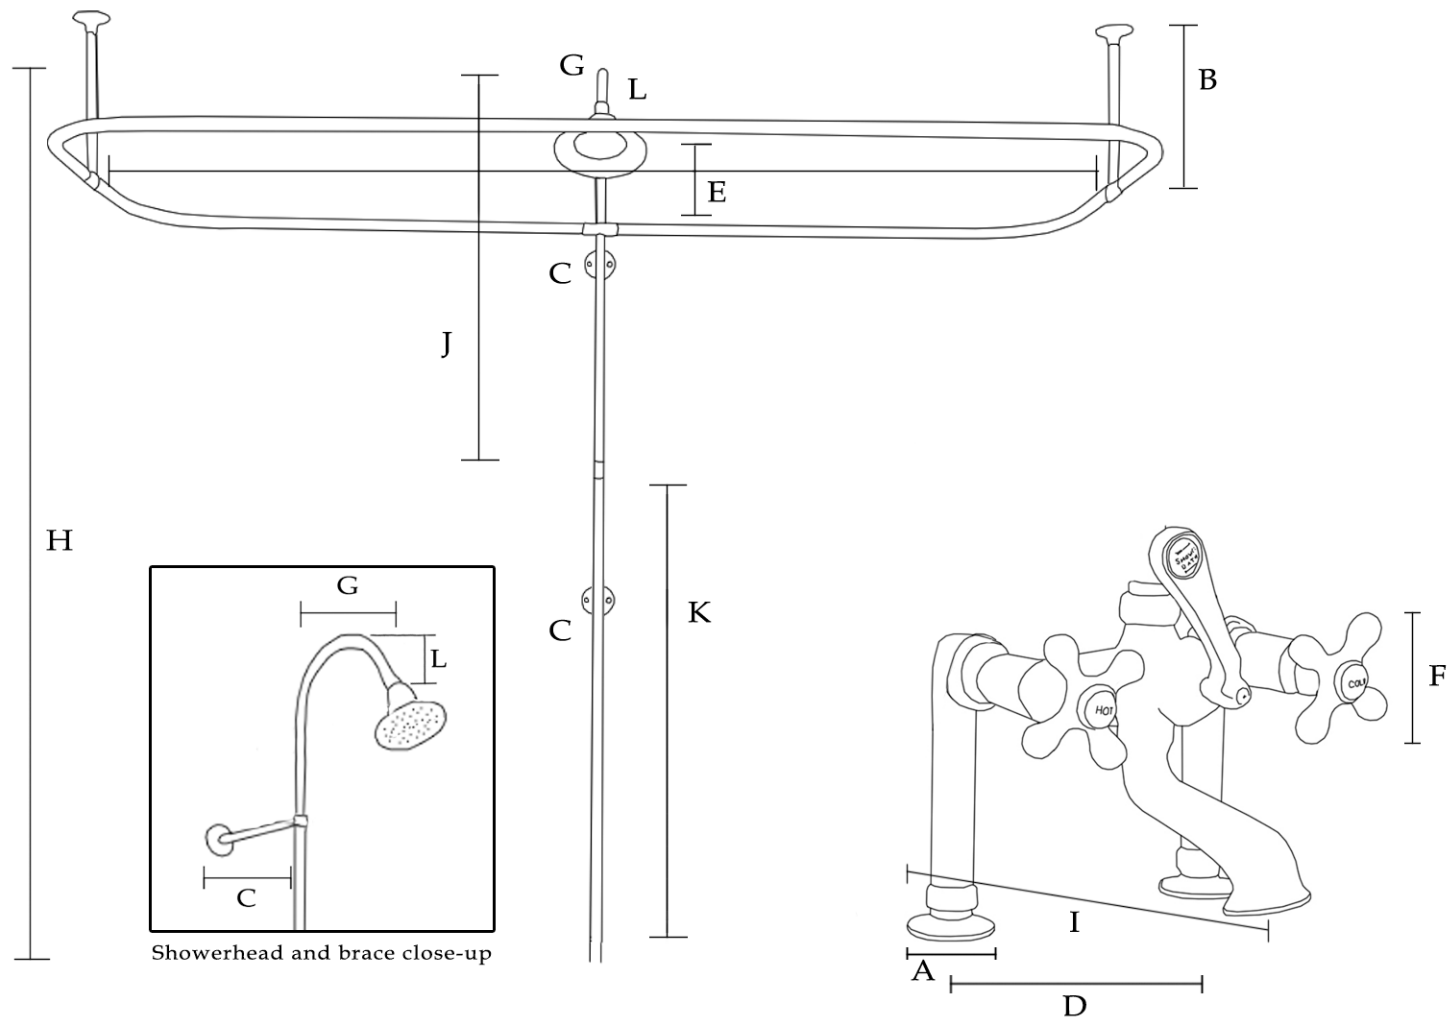

Side Deck Mount Shower Enclosure with English Telephone Faucet and Showerhead

Item #: RM740

- | | | |
|----------------------------|-----------------------------------|-----------------------------|
| (A) Base: 2" OD | (E) Frame: 28" W x 60" L; 3/4" OD | (I) Spout: 7" Reach |
| (B) Brace - Ceiling: 30" L | (F) Handle: 3-1/2" L | (J) Upper Pipe Riser: 28" L |
| (C) Brace - Wall: 10" L | (G) Projection: 9" Reach | (K) Lower Riser Pipe: 48" L |
| (D) Centers: 7" W | (H) Riser: 76" H; 5/8" OD | (L) Riser Curve Drop: 5" L |
- Flow Rate: 7 gal/min

All products and specifications are subject to change without notice. Randolph Morris is not responsible for typographical and/or dimensional errors. Typographical errors are subject to correction.

Note: Rough-in dimensions may vary +/- 1/2" and are subject to change. No responsibility is assumed by Randolph Morris.