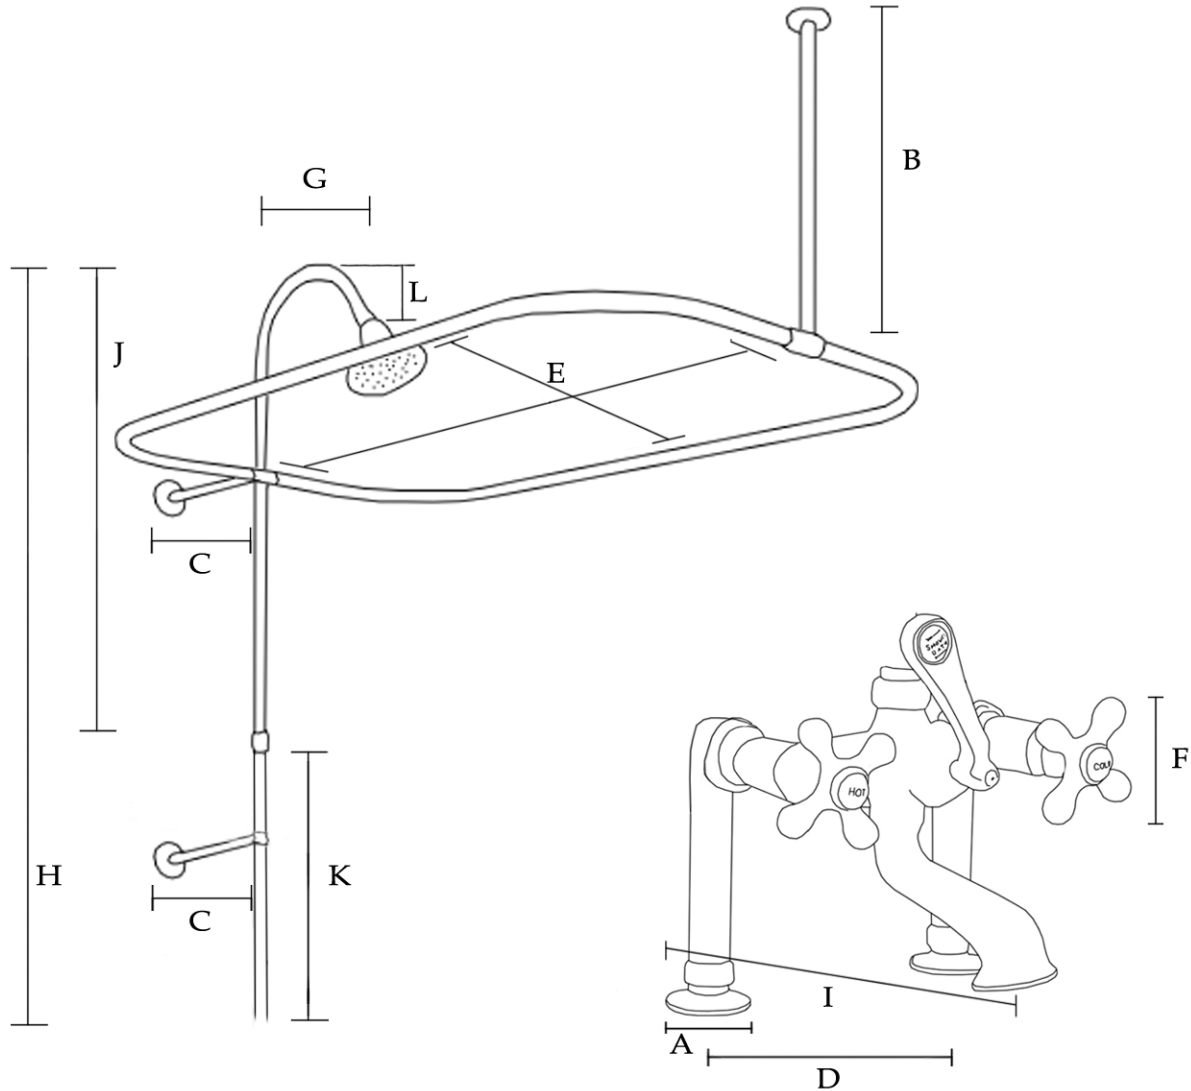

Deck Mount Shower Enclosure with English Telephone Faucet and Showerhead by Randolph Morris Item #: RM739

- | | | |
|----------------------------|--|-----------------------------|
| (A) Base: 2" OD | (E) 48" Frame:* 28" W x 48" L; 3/4" OD | (H) Riser: 76" H; 5/8" OD |
| (B) Brace - Ceiling: 30" L | 54" Frame: 28" W x 54" L; 3/4" OD | (I) Spout: 7" Reach |
| (C) Brace - Wall: 10" L | 60" Frame:* 28" W x 60" L; 3/4" OD | (J) Upper Pipe Riser: 28" L |
| (D) Centers: 7" W | (F) Handle: 3-1/4" L | (K) Lower Riser Pipe: 48" L |
| | (G) Projection: 9" Reach | (L) Riser Curve Drop: 5" L |

*Chrome Only

Flow Rate: 7 gal/min

All products and specifications are subject to change without notice. Randolph Morris is not responsible for typographical and/or dimensional errors. Typographical errors are subject to correction.

Note: Rough-in dimensions may vary +/- 1/2" and are subject to change. No responsibility is assumed by Randolph Morris.