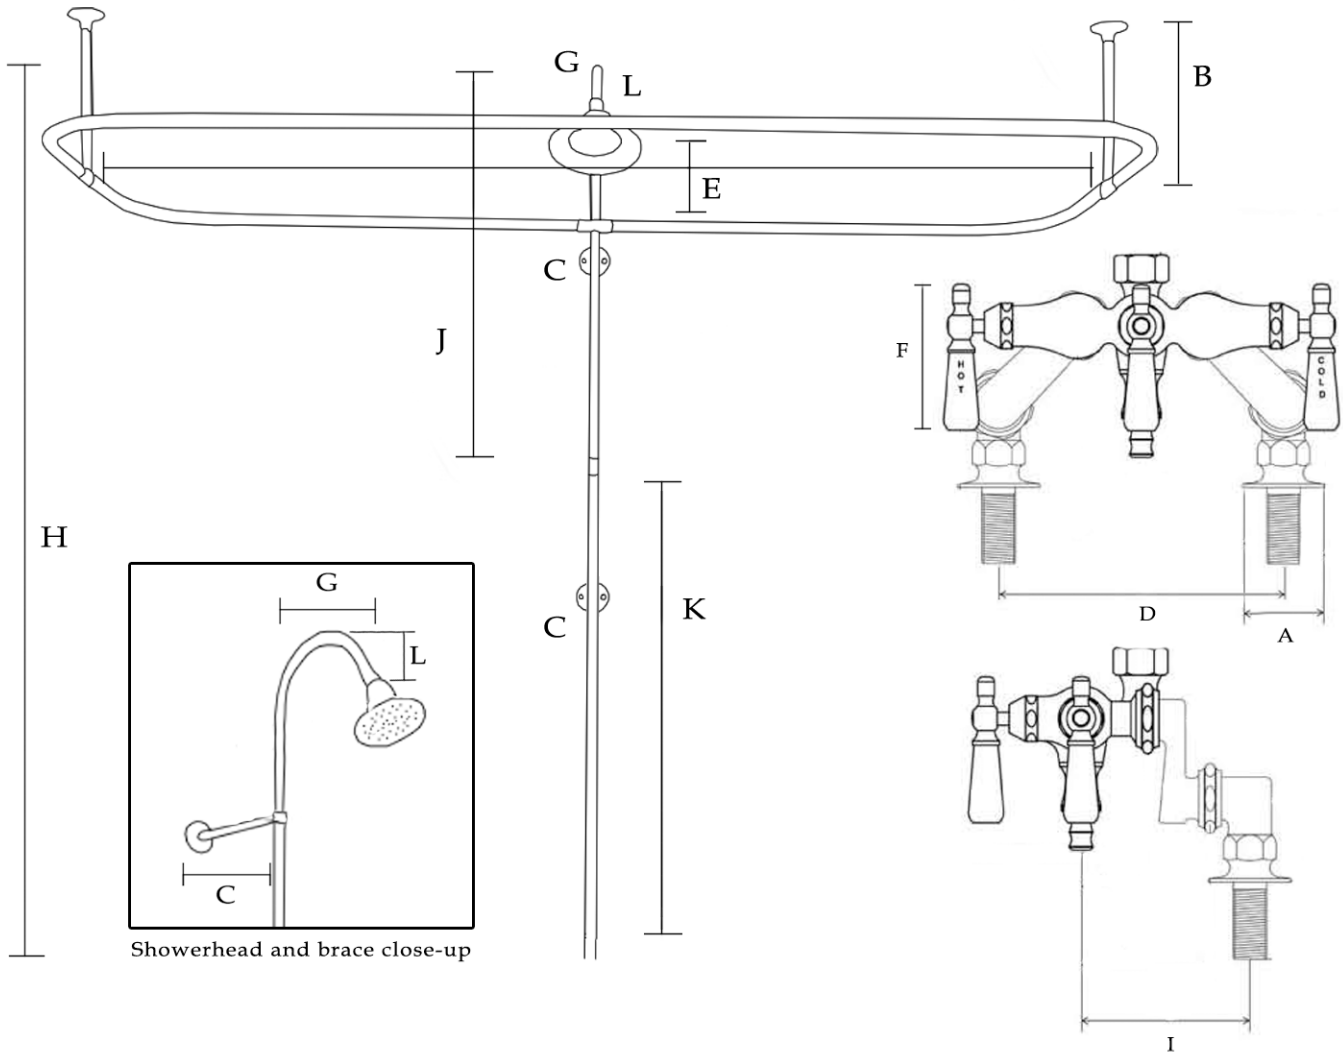

Side Deck Mount Clawfoot Tub Shower Enclosure with Downspout Faucet and Showerhead

by Randolph Morris

Item #: RM738

- | | | |
|----------------------------|-----------------------------------|-----------------------------|
| (A) Base: 2" OD | (E) Frame: 28" W x 60" L; 3/4" OD | (I) Spout: 4-1/8" Reach |
| (B) Brace - Ceiling: 30" L | (F) Handle: 3-9/16" L | (J) Upper Pipe Riser: 28" L |
| (C) Brace - Wall: 10" L | (G) Projection: 9" Reach | (K) Lower Riser Pipe: 48" L |
| (D) Centers: 3" - 8-1/2" W | (H) Riser: 76" H; 5/8" OD | (L) Riser Curve Drop: 5" L |
- Flow Rate: 7 gal/min

All products and specifications are subject to change without notice. Randolph Morris is not responsible for typographical and/or dimensional errors. Typographical errors are subject to correction.

Note: Rough-in dimensions may vary +/- 1/2" and are subject to change. No responsibility is assumed by Randolph Morris.