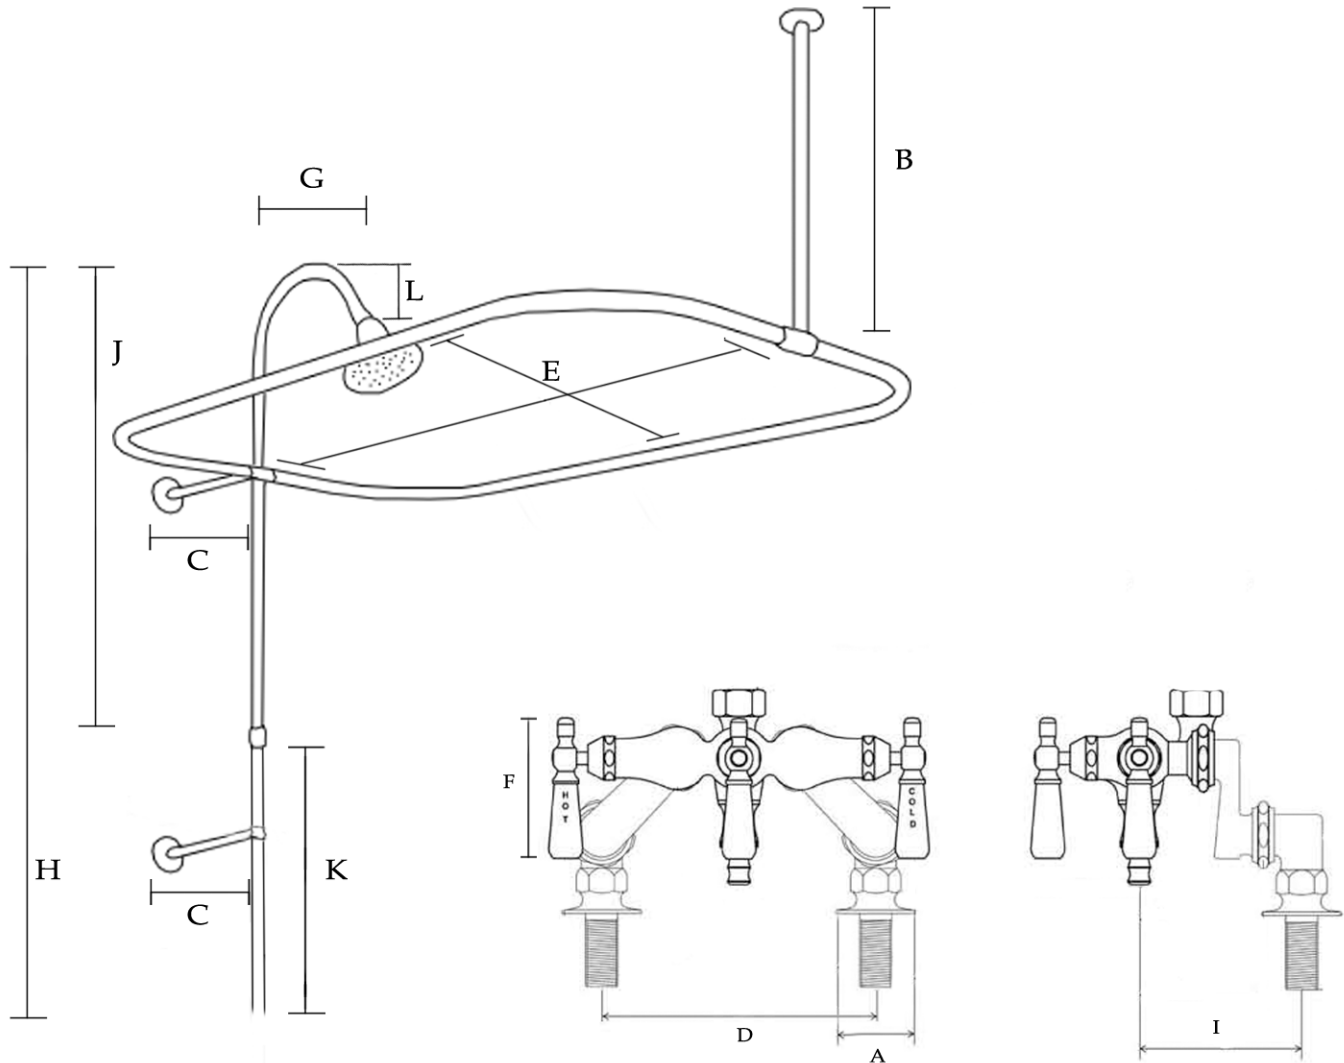

## Deck Mount Clawfoot Tub Shower Enclosure with Downspout Faucet and Showerhead

by Randolph Morris

Item #: RM737

- |                            |  |                             |
|----------------------------|--|-----------------------------|
| (A) Base: 2" OD            | (E) 48" Frame:* 28" W x 48" L; 3/4" OD | (H) Riser: 76" H; 5/8" OD   |
| (B) Brace - Ceiling: 30" L | 54" Frame: 28" W x 54" L; 3/4" OD      | (I) Spout: 4-1/8" Reach     |
| (C) Brace - Wall: 10" L    | 60" Frame:* 28" W x 60" L; 3/4" OD     | (J) Upper Pipe Riser: 28" L |
| (D) Centers: 3" - 8-1/2" W | (F) Handle: 3-9/16" L                  | (K) Lower Riser Pipe: 48" L |
|                            | (G) Projection: 9" Reach               | (L) Riser Curve Drop: 5" L  |

\*Chrome Only

Flow Rate: 7 gal/min

All products and specifications are subject to change without notice. Randolph Morris is not responsible for typographical and/or dimensional errors. Typographical errors are subject to correction.

Note: Rough-in dimensions may vary +/- 1/2" and are subject to change. No responsibility is assumed by Randolph Morris.