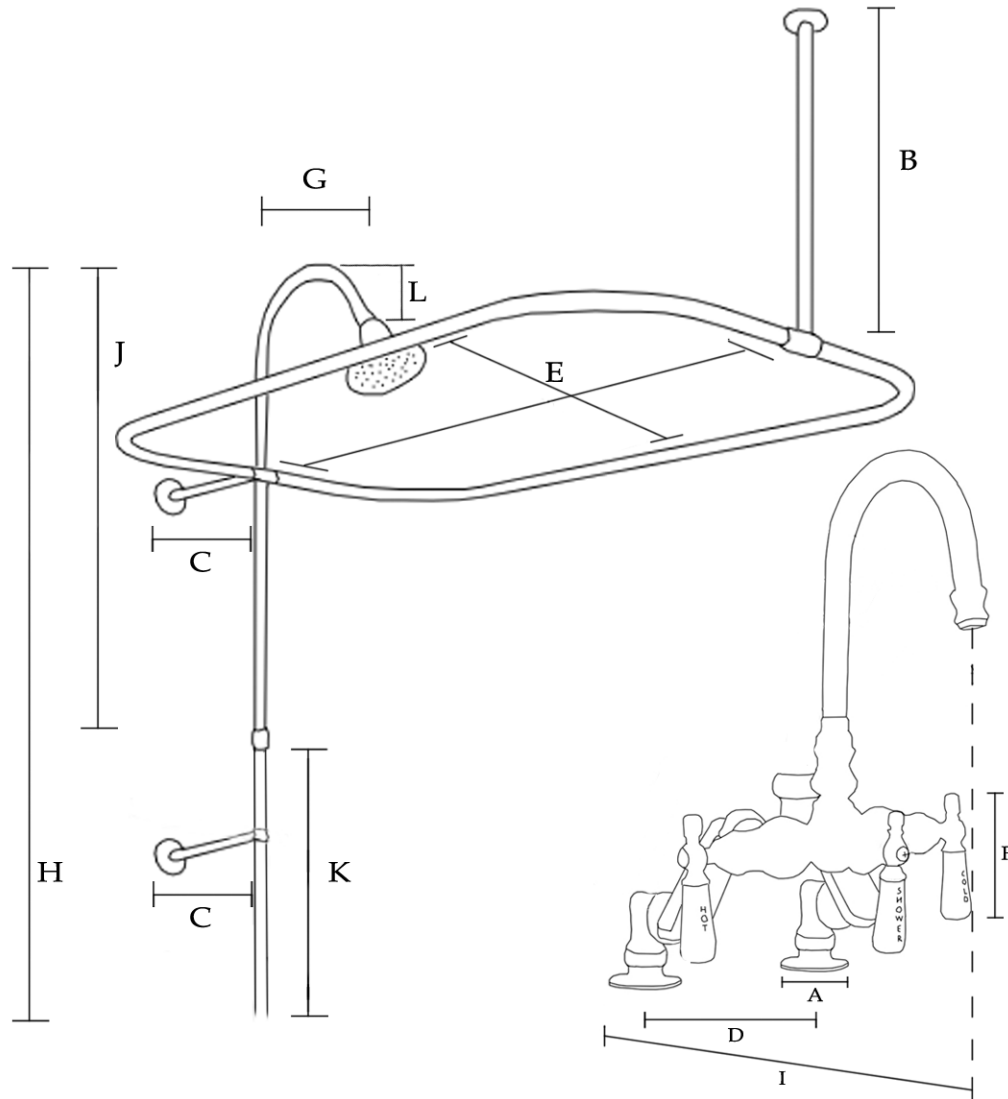

Deck Mount Clawfoot Tub Shower Enclosure with Gooseneck by Randolph Morris

Item #: RM735

- | | | |
|----------------------------|--|-----------------------------|
| (A) Base: 2" OD | (E) 48" Frame:* 28" W x 48" L; 3/4" OD | (H) Riser: 76" H; 5/8" OD |
| (B) Brace - Ceiling: 30" L | 54" Frame: 28" W x 54" L; 3/4" OD | (I) Spout: 9" Reach |
| (C) Brace - Wall: 10" L | 60" Frame:* 28" W x 60" L; 3/4" OD | (J) Upper Pipe Riser: 28" L |
| (D) Centers: 3" - 8-1/2" W | (F) Handle: 3-1/2" L | (K) Lower Riser Pipe: 48" L |
| | (G) Projection: 9" Reach | (L) Riser Curve Drop: 5" L |

*Chrome Only

Flow Rate: 7 gal/min

All products and specifications are subject to change without notice. Randolph Morris is not responsible for typographical and/or dimensional errors. Typographical errors are subject to correction.

Note: Rough-in dimensions may vary +/- 1/2" and are subject to change. No responsibility is assumed by Randolph Morris.