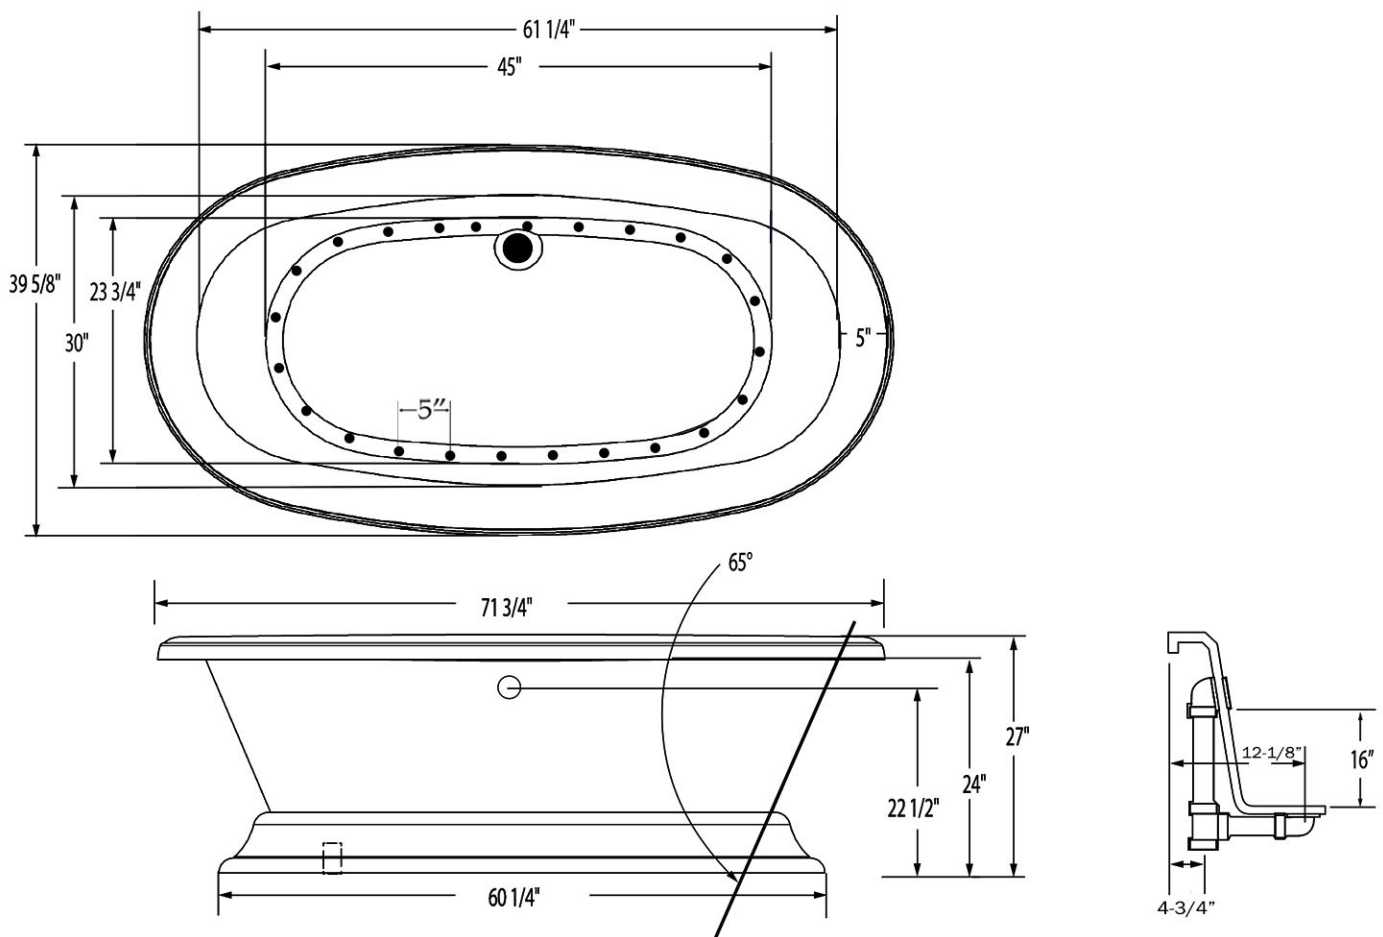

Double Ended Free Standing Tub by Randolph Morris

Item #: RM72DE0AIR-PED

Volume: 78 gal Weight: 549 lbs Water Depth: 16"

All products and specifications are subject to change without notice. Randolph Morris is not responsible for typographical and/or dimensional errors. Typographical errors are subject to correction.

Note: Rough-in dimensions may vary +/- 1/2" and are subject to change. No responsibility is assumed by Randolph Morris.