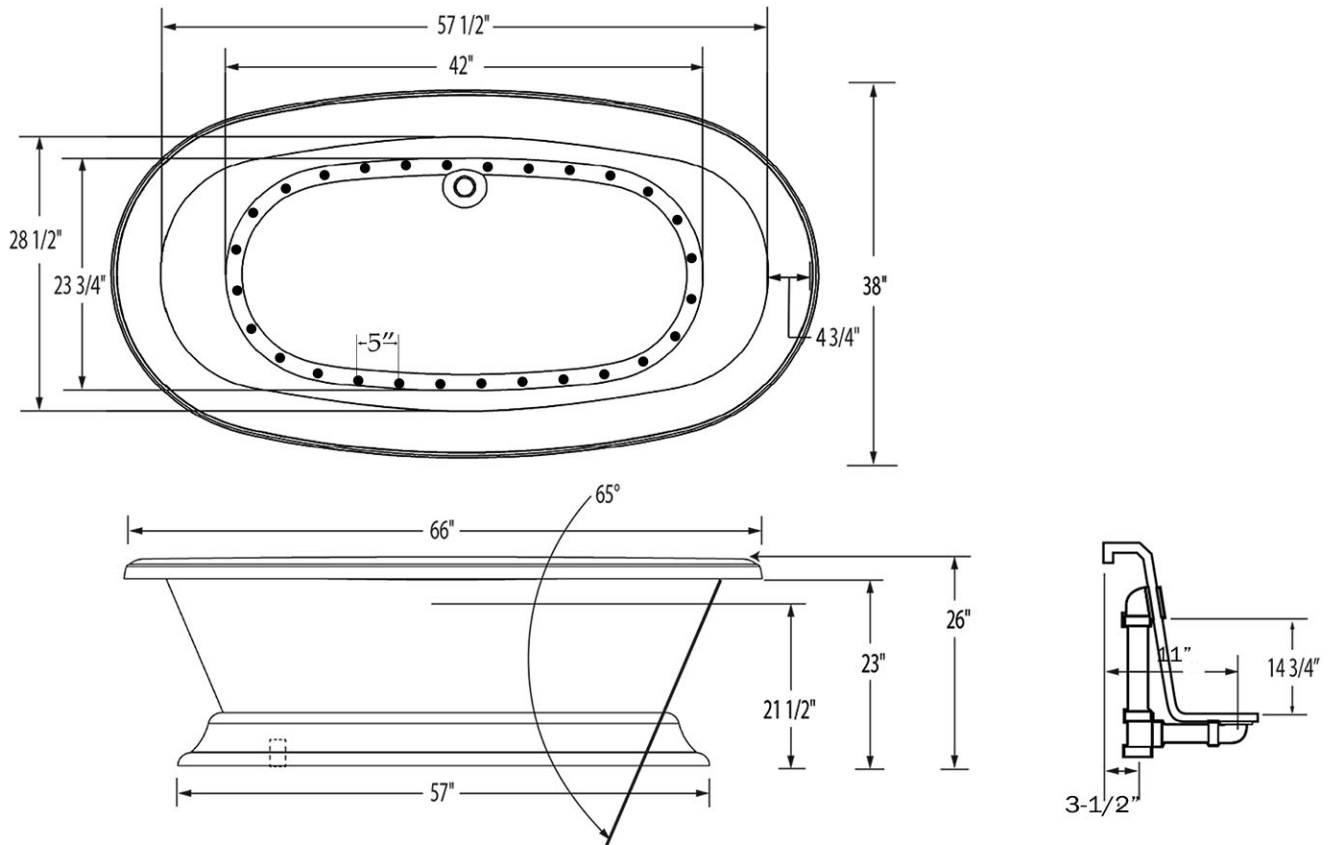

Double Ended Freestanding Tub by Randolph Morris

Item #: RM66DE0AIR-PED

Volume: 61 gal Weight: 339 lbs Water Depth: 14-3/4"

All products and specifications are subject to change without notice. Randolph Morris is not responsible for typographical and/or dimensional errors. Typographical errors are subject to correction.

Note: Rough-in dimensions may vary +/- 1/2" and are subject to change. No responsibility is assumed by Randolph Morris.