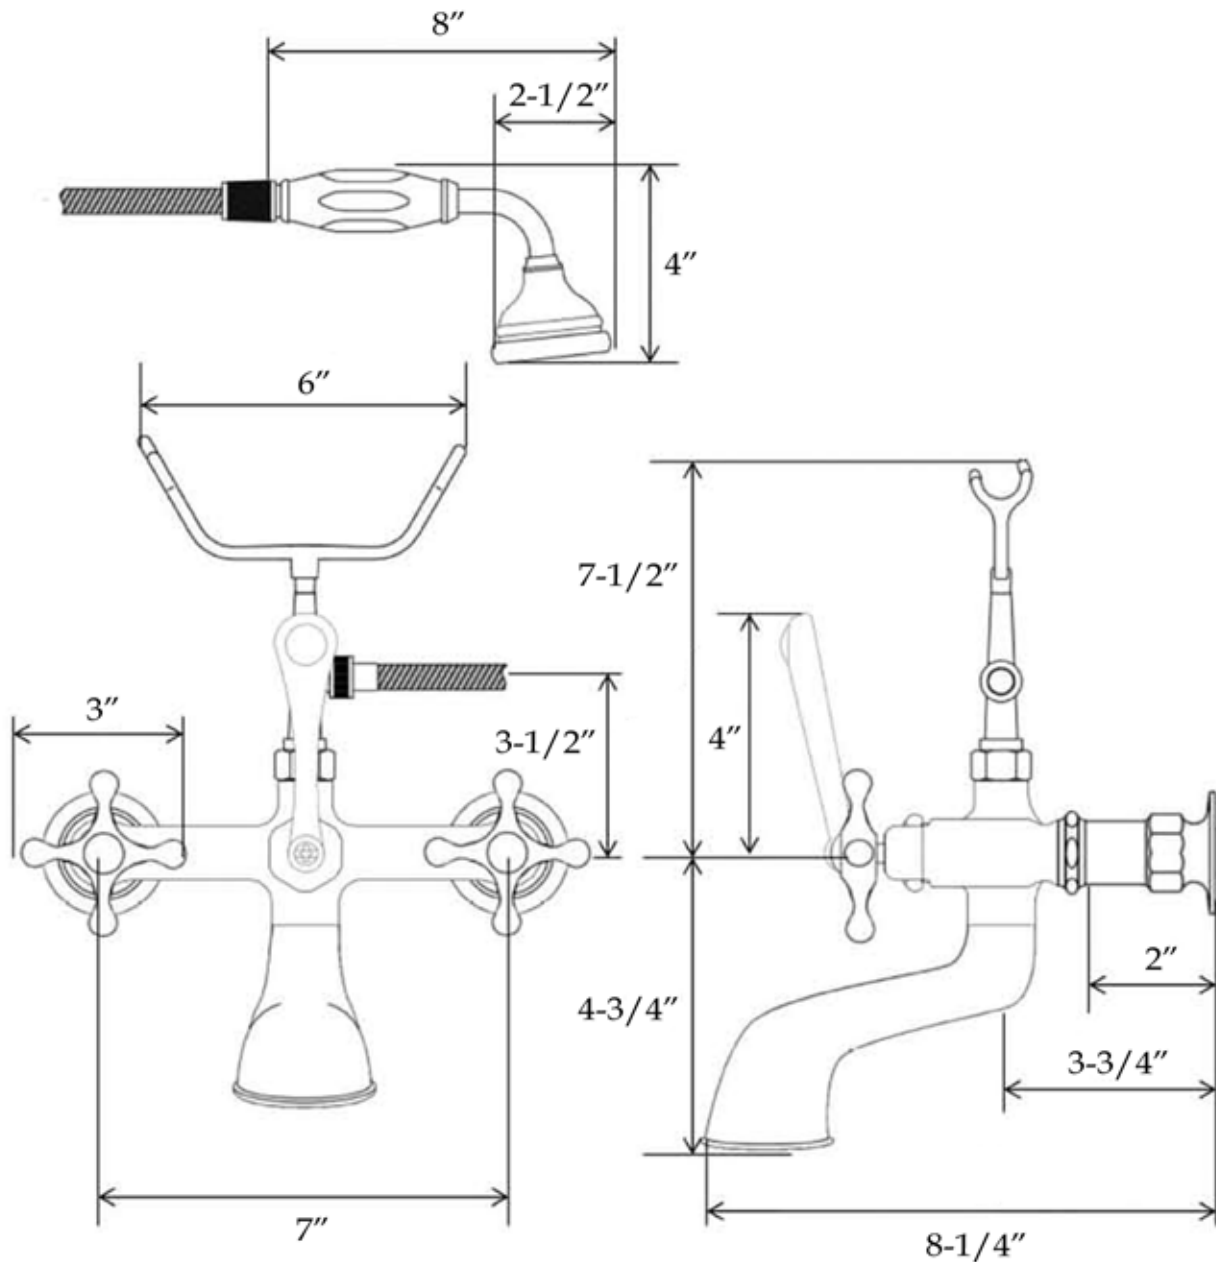

## Low Spout British Telephone Clawfoot Faucet with Handshower

by Randolph Morris

Item #: RM623

All products and specifications are subject to change without notice. Randolph Morris is not responsible for typographical and/or dimensional errors. Typographical errors are subject to correction.

Note: Rough-in dimensions may vary +/- 1/2" and are subject to change. No responsibility is assumed by Randolph Morris.