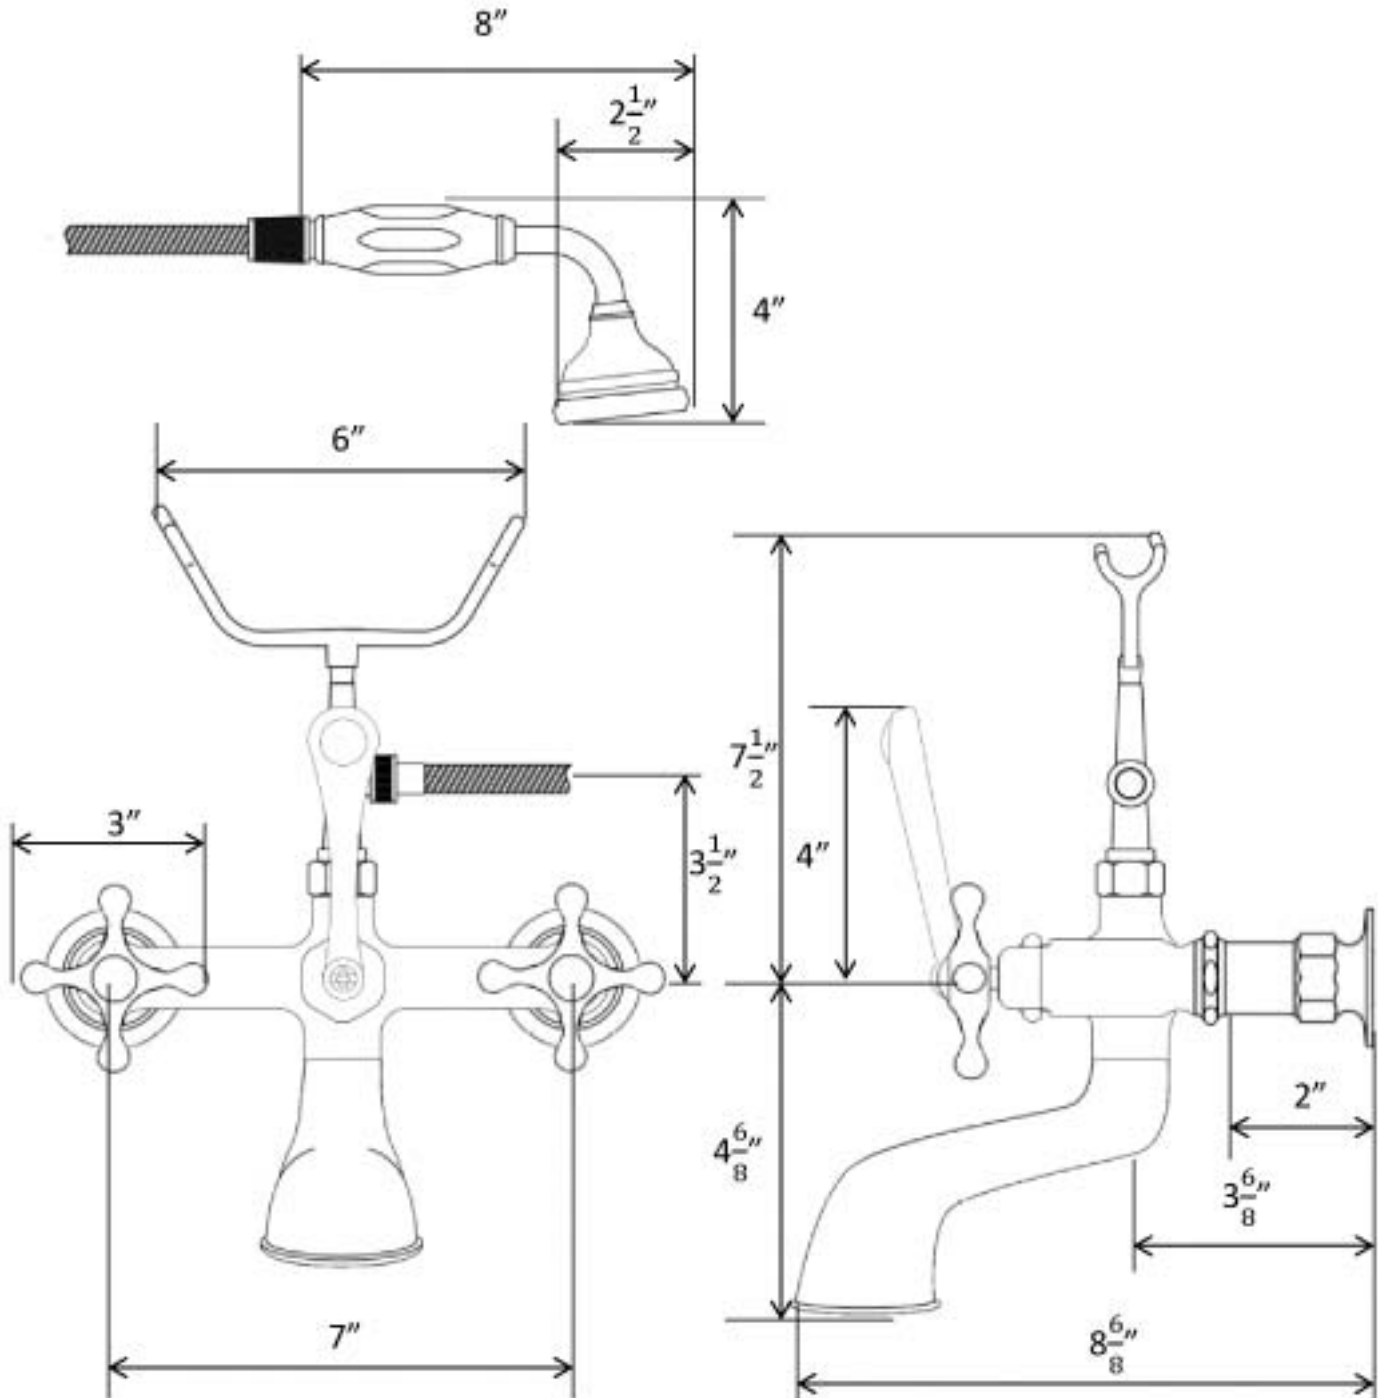

Item #: RM622

All products and specifications are subject to change without notice. Randolph Morris is not responsible for typographical and/or dimensional errors. Typographical errors are subject to correction.

Note: Rough-in dimensions may vary +/- 1/2" and are subject to change. No responsibility is assumed by Randolph Morris.