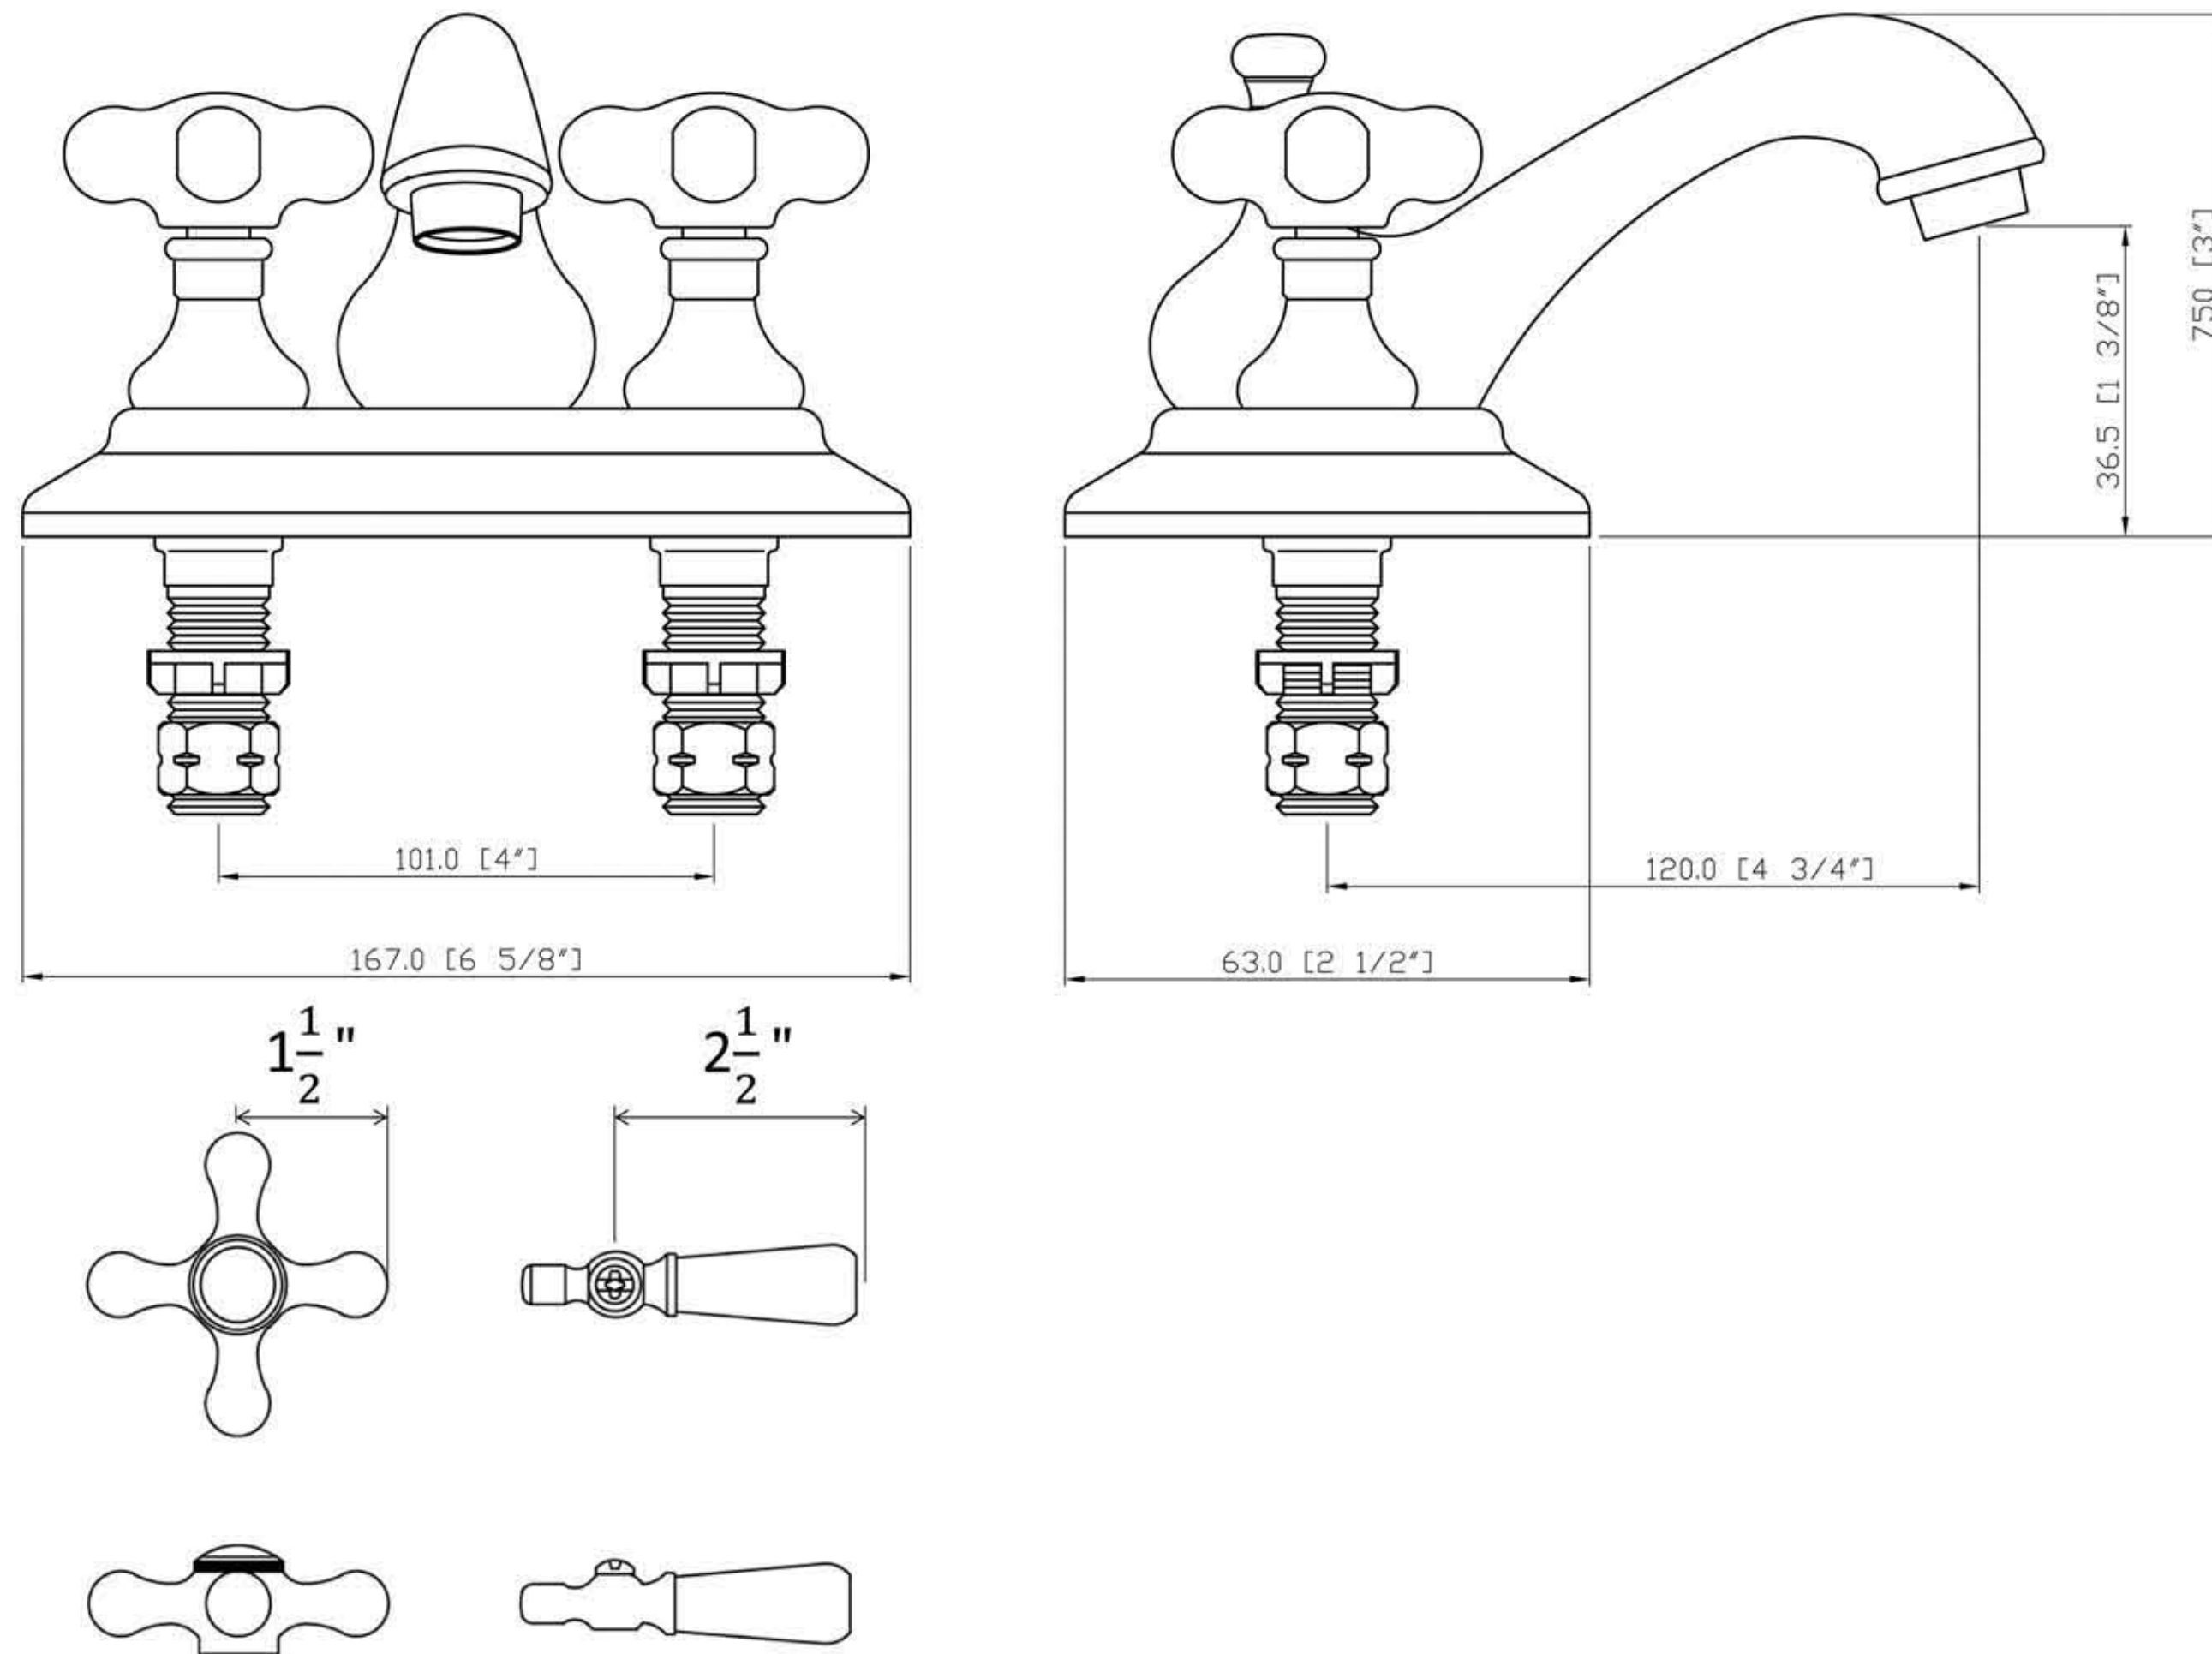

Centerset Bathroom Sink Faucet

by Randolph Morris

Item #:RM614

Unpack and check all the parts, and read the instructions

All products and specifications are subject to change without notice. Randolph Morris is not responsible for typographical and/or dimensional errors. Typographical errors are subject to correction.

Note: Rough-in dimensions may vary +/- 1/2" and are subject to change. No responsibility is assumed by Randolph Morris.