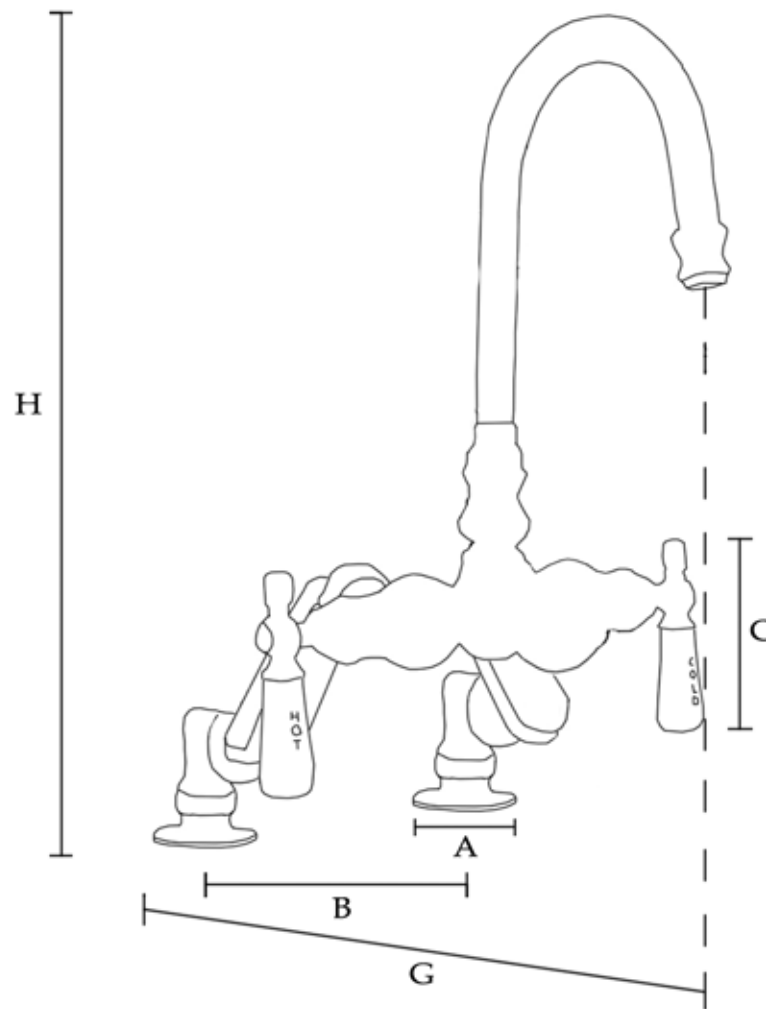

Deck Mounted Gooseneck Clawfoot Tub Faucet by Randolph Morris

Item #: RM49

(A) Base: 2" OD	(C) Handle: 3 1/2" L	(H) Total Height: N/A
(B) Centers: 3" - 9" W	(G) Spout: 9" Reach	Flow Rate: 7 gal/min

All products and specifications are subject to change without notice. Randolph Morris is not responsible for typographical and/or dimensional errors. Typographical errors are subject to correction.

Note: Rough-in dimensions may vary +/- 1/2" and are subject to change. No responsibility is assumed by Randolph Morris.